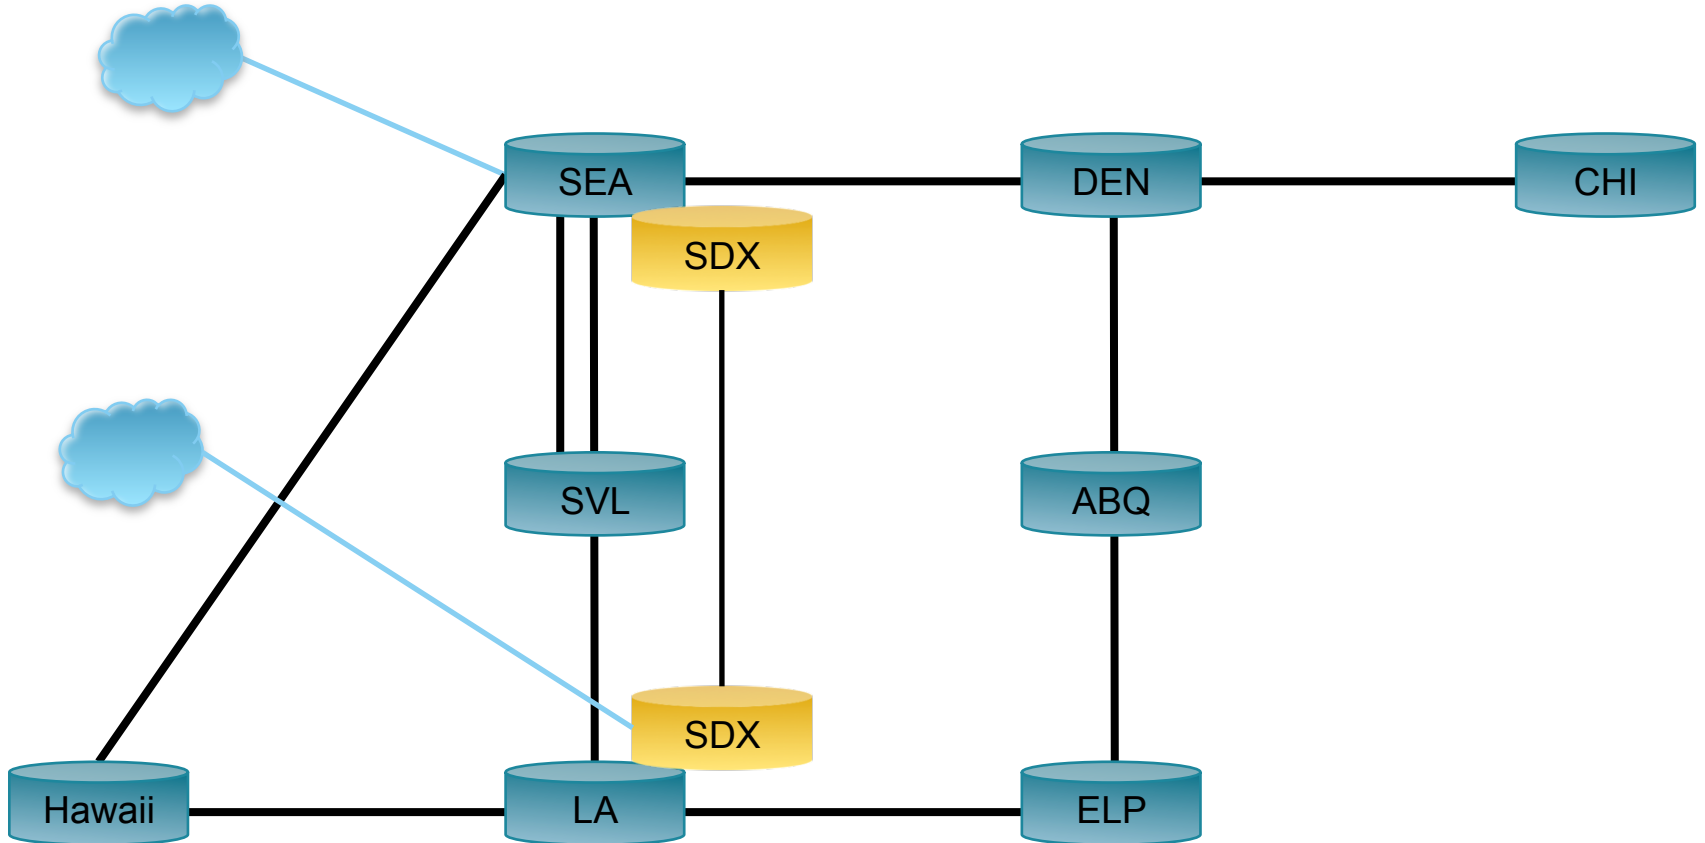

■ 22 major R&E networks directly connect to the Pacific Wave fabric

CENIC/Pacific Wave NSF Award

- Pacific Wave Expansion Supporting SDX & Experimentation (ACI-1451050, September 2015)
 - Continued enhancement, upgrade and evolution of Pacific Wave to support more 100G connections
 - Additional 100G capacity between exchanges points along West Coast
 - SDN/SDX deployment on parallel infrastructure to enable experimentation while maintaining production use of the Pacific Wave exchange
 - Collaboration with other IRNC awardees on SDX development, measurement and monitoring.

perfSONAR

■ 100G perfSONAR

- Seattle, Los Angeles in year 1
- Sunnyvale, Denver, Chicago in year ?

■ 10G perfSONAR

- Seattle, Sunnyvale, Los Angeles in year 1
- Denver, Chicago, El Paso in year ?
- May be allocated to private VLANs
- Considering availability on SDX platform

Traditional Peerings between all Pacific Wave participants can remain on the Pacific Wave Exchange Switches.

SDX Services can be accessed via direct connection to Enhanced SDXchange Switches *OR* via connections to the Pacific Wave Exchange Switches.

Mixed connections can also take place between participants where one is connected to the Pacific Wave Exchange Switch and the other to an Enhanced SDXchange Switch.

Pacific Wave SDX – Year One

Pacific Wave SDX – Year Two