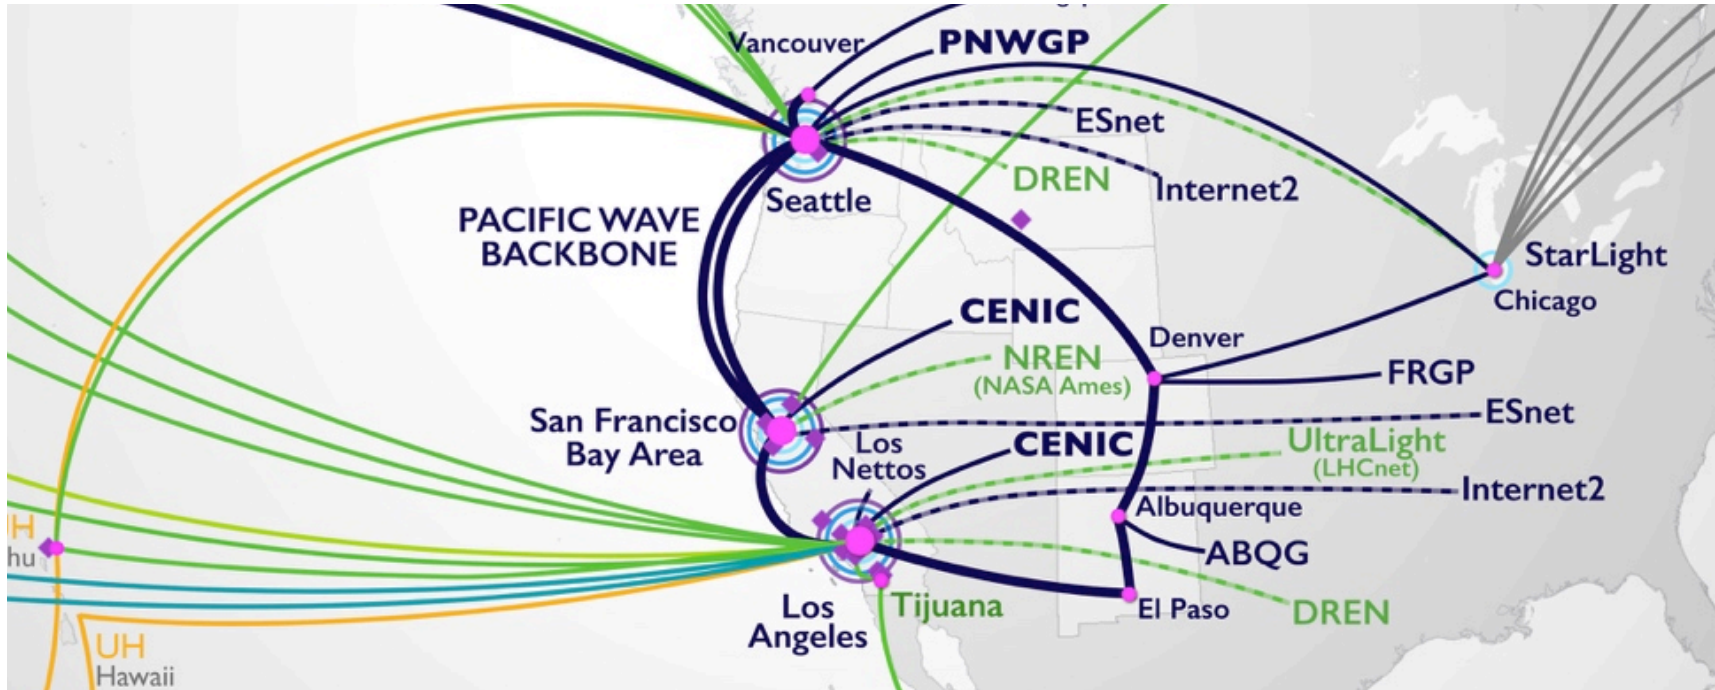

GOLE Update

29 September 2015

15th Annual GLIF

Prague, Czech Republic

Dave Reese (dave@cenic.org)
Managing Director

CENIC

Pacific Wave is more than a GOLE

- It is/was 3 GOLE's
 - Los Angeles, Sunnyvale, Seattle
- A “Distributed Exchange”
 - Interconnections and GOLEs operated under a single domain/operations
- Collaboration of CENIC and PNWGP

■ Western Region R&E Exchange Points

- PW has exchange points in the Western United States at Seattle, SF Bay Area (Sunnyvale), Los Angeles, Denver, Albuquerque and El Paso
- Includes a diverse ring fabric to allow participating networks to peer across that fabric with any other participant

■ 22 major R&E networks directly connect to the Pacific Wave fabric

CENIC/Pacific Wave NSF Award

- Pacific Wave Expansion Supporting SDX & Experimentation (ACI-1451050, September 2015)
 - Continued enhancement, upgrade and evolution of Pacific Wave to support more 100G connections
 - Additional 100G capacity between exchanges points along West Coast
 - SDN/SDX deployment on parallel infrastructure to enable experimentation while maintaining production use of the Pacific Wave exchange
 - Collaboration with other IRNC awardees on SDX development, measurement and monitoring.

Traditional Peerings between all Pacific Wave participants can remain on the Pacific Wave Exchange Switches.

SDX Services can be accessed via direct connection to Enhanced SDXchange Switches *OR* via connections to the Pacific Wave Exchange Switches.