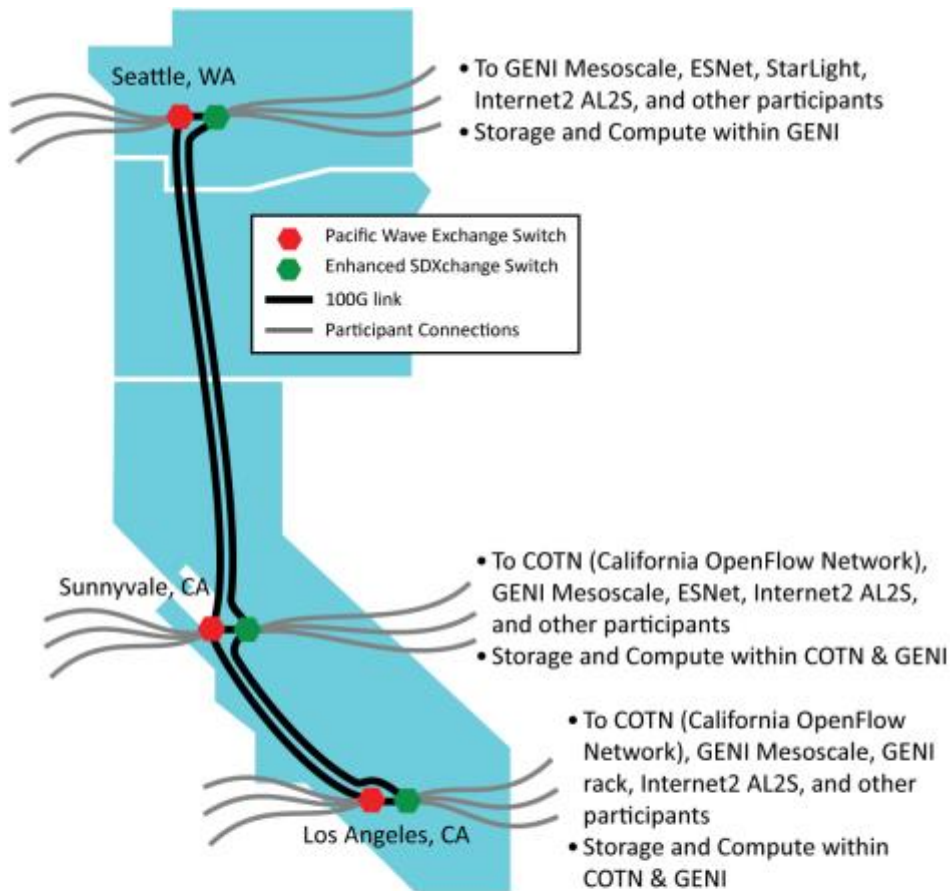

GOLE Update

29 September 2015

15th Annual GLIF

Prague, Czech Republic

Dave Reese (dave@cenic.org)
Managing Director

CENIC

Pacific Wave is more than a GOLE

- It is/was 3 GOLE's
 - Los Angeles, Sunnyvale, Seattle
- A “Distributed Exchange”
 - Interconnections and GOLEs operated under a single domain/operations
- Collaboration of CENIC and PNWGP

■ Western Region R&E Exchange Points

- PW has exchange points in the Western United States at Seattle, SF Bay Area (Sunnyvale), Los Angeles, Denver, Albuquerque and El Paso
- Includes a diverse ring fabric to allow participating networks to peer across that fabric with any other participant

■ 22 major R&E networks directly connect to the Pacific Wave fabric

CENIC/Pacific Wave NSF Award

- Pacific Wave Expansion Supporting SDX & Experimentation (ACI-1451050, September 2015)
 - Continued enhancement, upgrade and evolution of Pacific Wave to support more 100G connections
 - Additional 100G capacity between exchanges points along West Coast
 - SDN/SDX deployment on parallel infrastructure to enable experimentation while maintaining production use of the Pacific Wave exchange
 - Collaboration with other IRNC awardees on SDX development, measurement and monitoring.

Traditional Peerings between all Pacific Wave participants can remain on the Pacific Wave Exchange Switches.

SDX Services can be accessed via direct connection to Enhanced SDXchange Switches *OR* via connections to the Pacific Wave Exchange Switches.