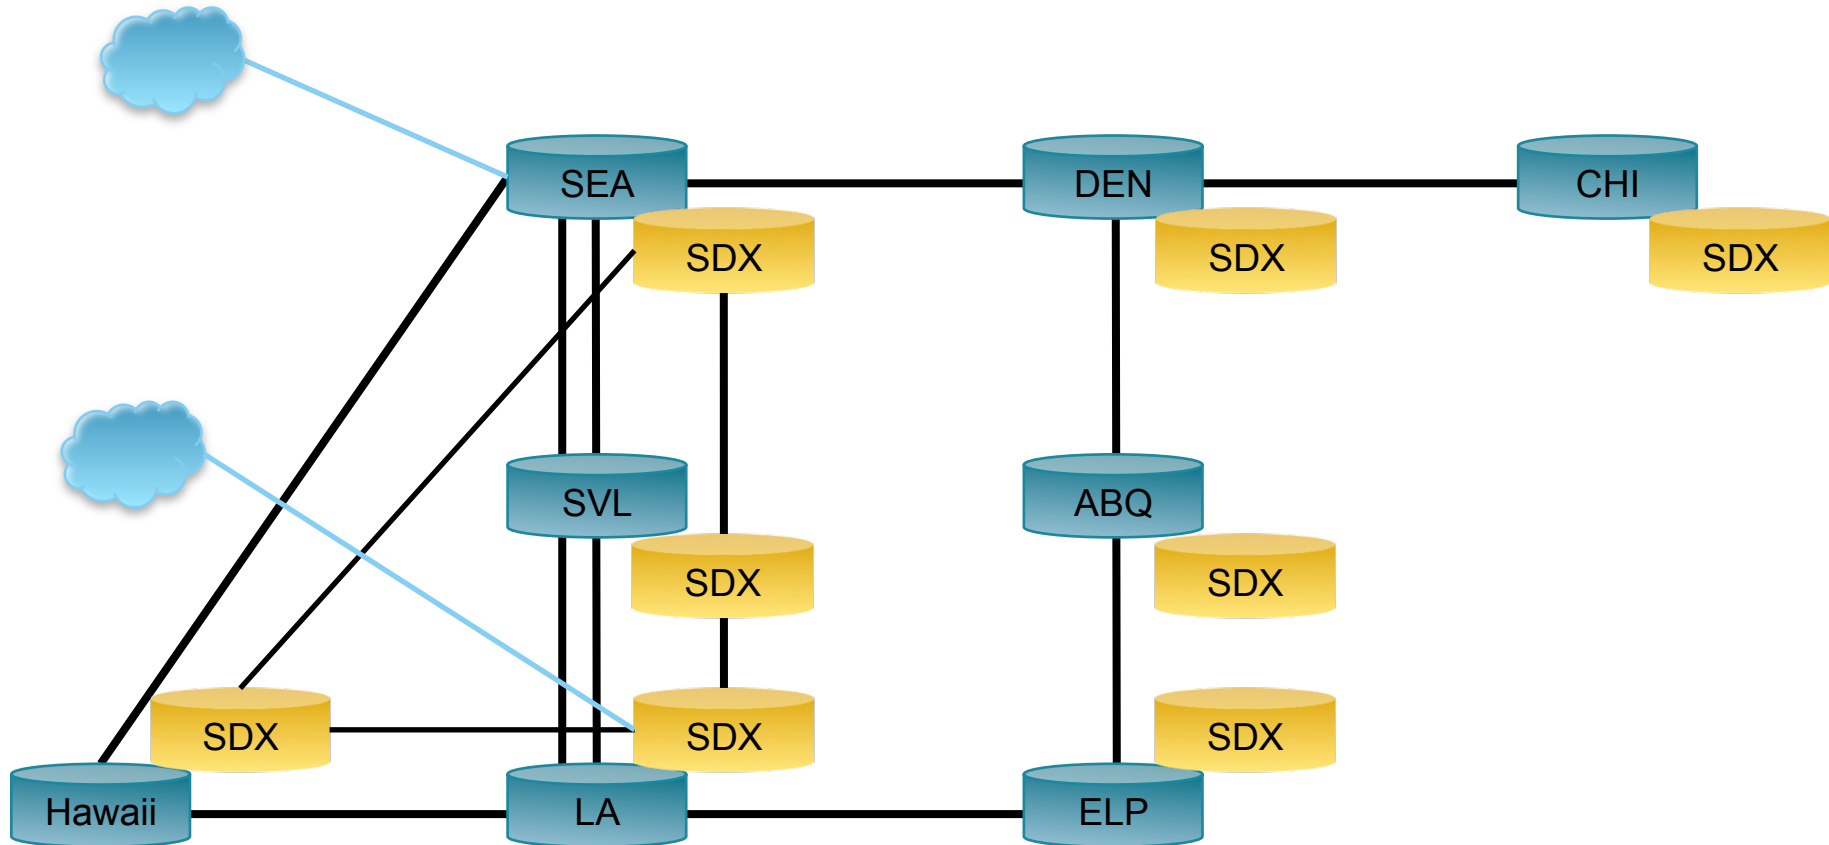

■ Western Region R&E Exchange Points

- PW has exchange points in the Western United States at Seattle, SF Bay Area (Sunnyvale), Los Angeles, Denver, Albuquerque and El Paso
- Includes a diverse ring fabric to allow participating networks to peer across that fabric with any other participant

Traditional Peerings between all Pacific Wave participants can remain on the Pacific Wave Exchange Switches.

SDX Services can be accessed via direct connection to Enhanced SDXchange Switches *OR* via connections to the Pacific Wave Exchange Switches.

Mixed connections can also take place between participants where one is connected to the Pacific Wave Exchange Switch and the other to an Enhanced SDXchange Switch.

Pacific Wave SDX – Year One

Pacific Wave SDX – Year Two

Pacific Wave SDX – Year ??

CENIC/Pacific Wave Network supporting PRP prototype demo

PACIFIC WAVE

Thank you!

CENIC