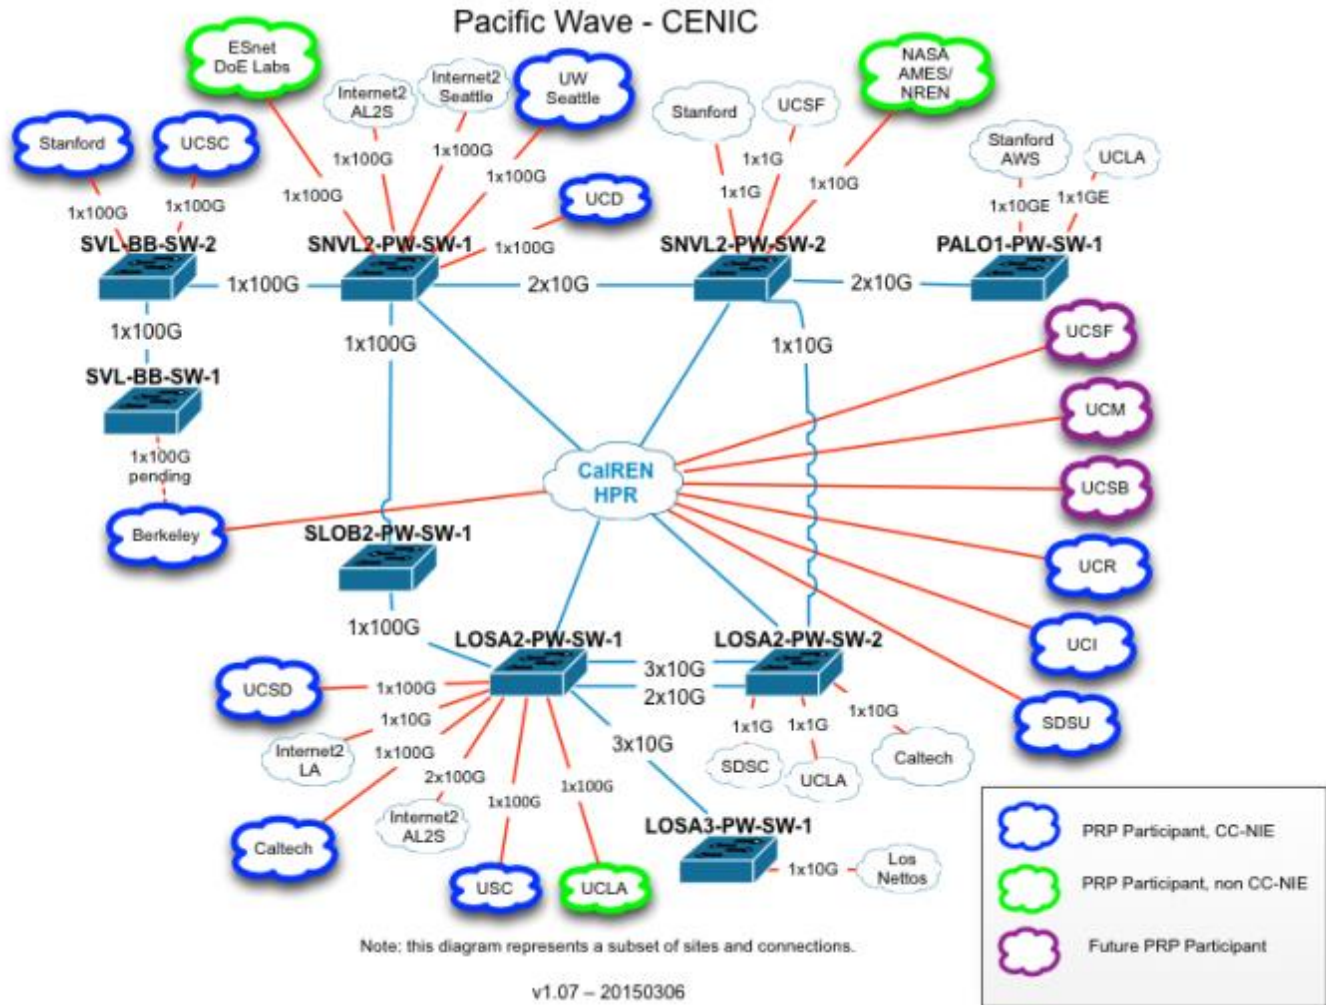

CENIC/Pacific Wave Network supporting PRP prototype demo