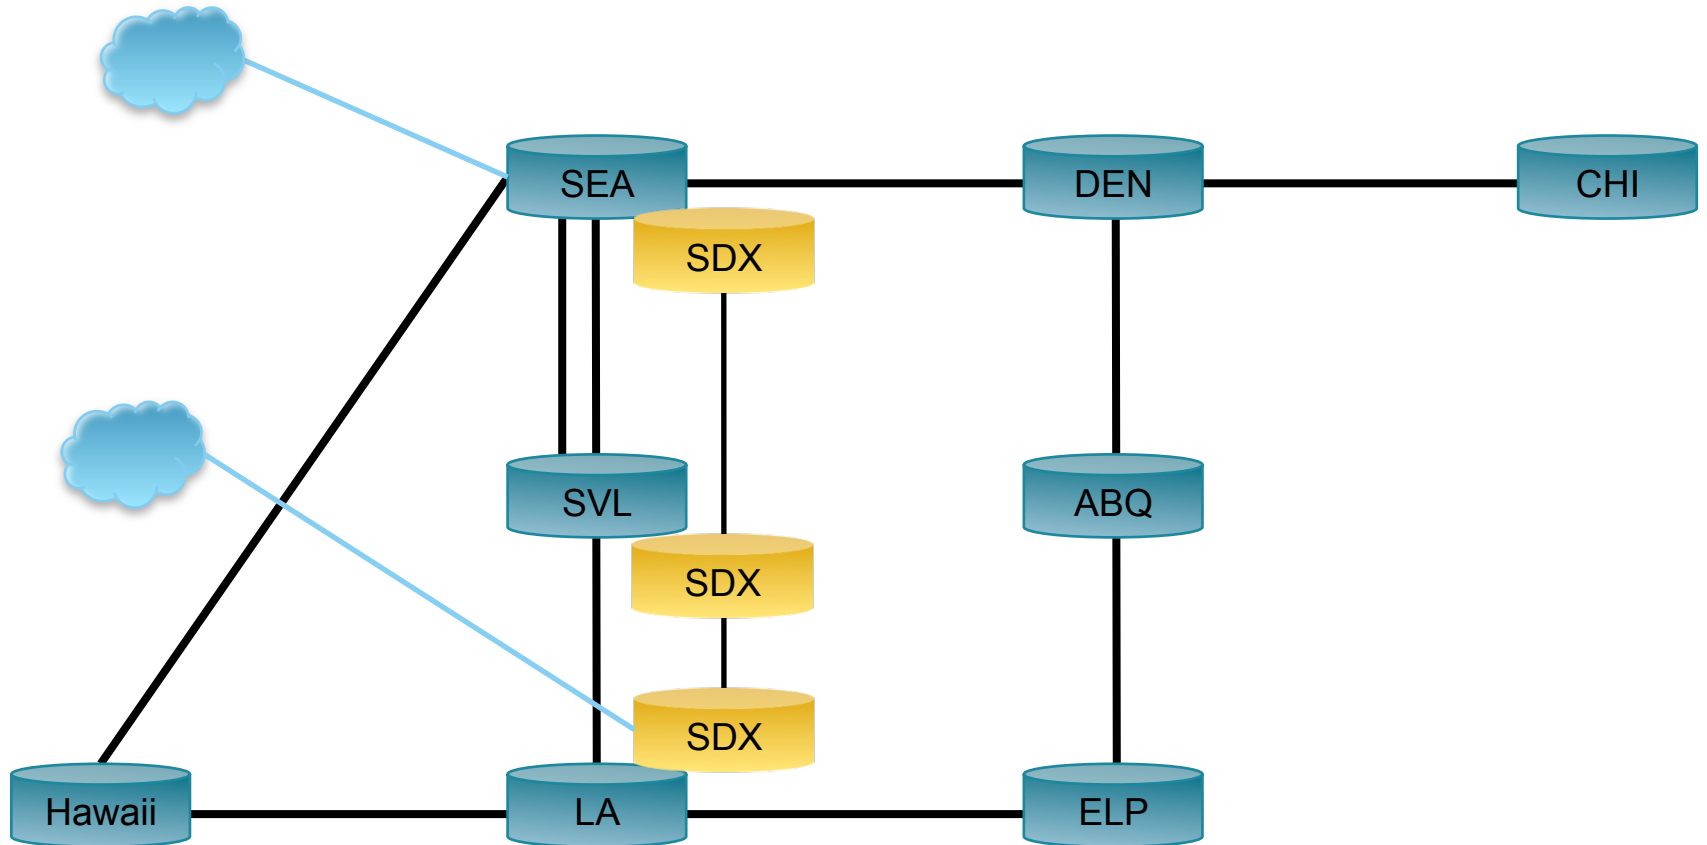

■ Western Region R&E Exchange Points

- PW has exchange points in the Western United States at Seattle, SF Bay Area (Sunnyvale), Los Angeles, Denver, Albuquerque and El Paso
- Includes a diverse ring fabric to allow participating networks to peer across that fabric with any other participant

■ 22 major R&E networks directly connect to the Pacific Wave fabric

CENIC/Pacific Wave NSF Award

- Pacific Wave Expansion Supporting SDX & Experimentation (ACI-1451050, September 2015)
 - Continued enhancement, upgrade and evolution of Pacific Wave to support more 100G connections
 - Additional 100G capacity between exchanges points along West Coast
 - SDN/SDX deployment on parallel infrastructure to enable experimentation while maintaining production use of the Pacific Wave exchange
 - Collaboration with other IRNC awardees on SDX development, measurement and monitoring.

Traditional Peerings between all Pacific Wave participants can remain on the Pacific Wave Exchange Switches.

SDX Services can be accessed via direct connection to Enhanced SDXchange Switches *OR* via connections to the Pacific Wave Exchange Switches.

Mixed connections can also take place between participants where one is connected to the Pacific Wave Exchange Switch and the other to an Enhanced SDXchange Switch.

Pacific Wave SDX – Year One

Pacific Wave SDX – Year Two