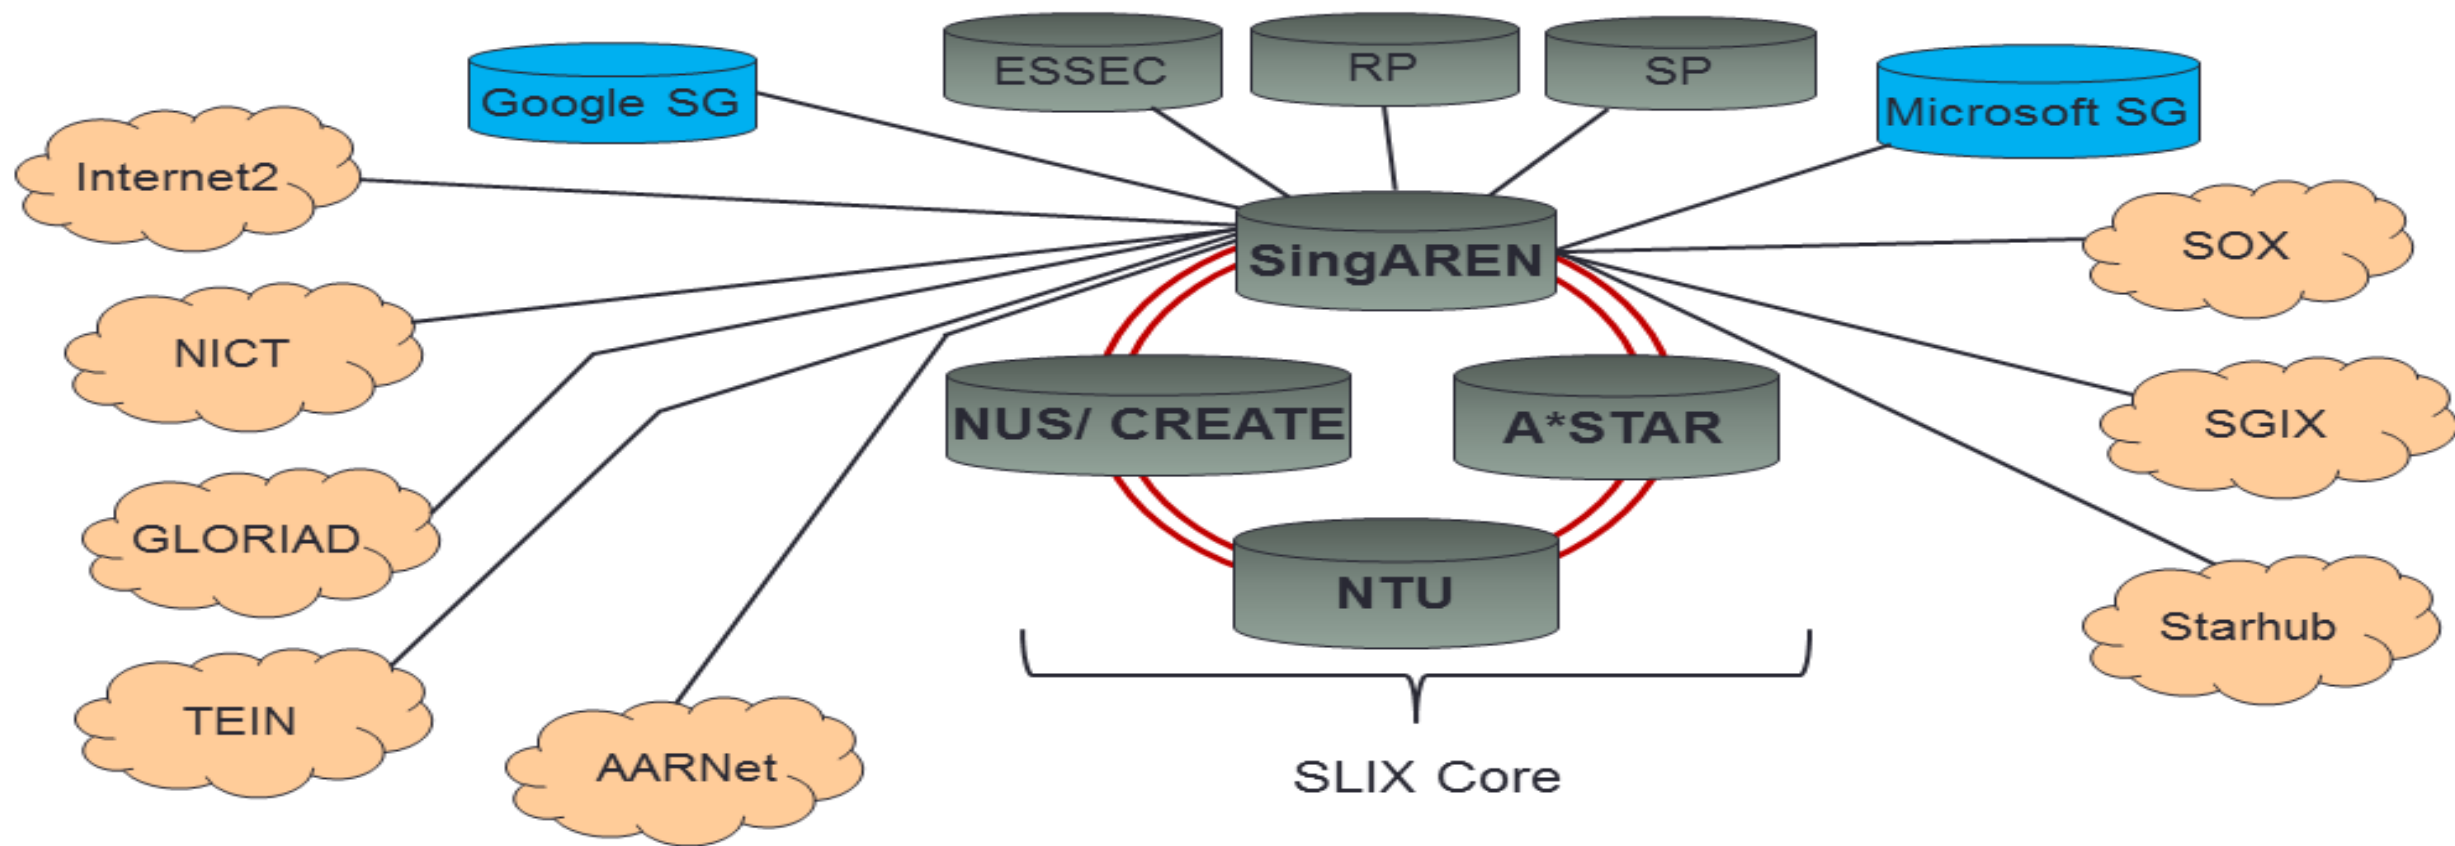

cy, future capacity upgrade, and technology-proof network connectivity.

Funded by SingAREN and the National Research Foundation (NRF), SLIX is a collaboration and a network built between SingAREN, the Agency for Science, Technology and Research (A*STAR), the Nanyang Technological Univer-

so enable research organisations to test different protocols for interconnections such as the Infiniband.

It will also allow optical network researchers to carry out their experiments.

"SingAREN is proud to be the first to launch a 100 Gbps research and education network in the region. By increasing the network speed 10-fold and with our

SingAREN-Lightwave Internet Exchange (SLIX)

National Supercomputing Centre (NSCC) Singapore

- ***State-of-the-art national facility*** with computing, data and resources to enable ***users to solve science and technological problems***, and ***stimulate industry*** to use computing for problem solving, testing designs and advancing technologies.
- Facility will be linked by ***high bandwidth networks*** to connect these resources and provide high speed access to users anywhere and everyone.

SingAREN Network Topology

Trans-Eurasia Information Network (TEIN)

Trans-Eurasia Information Network (TEIN)