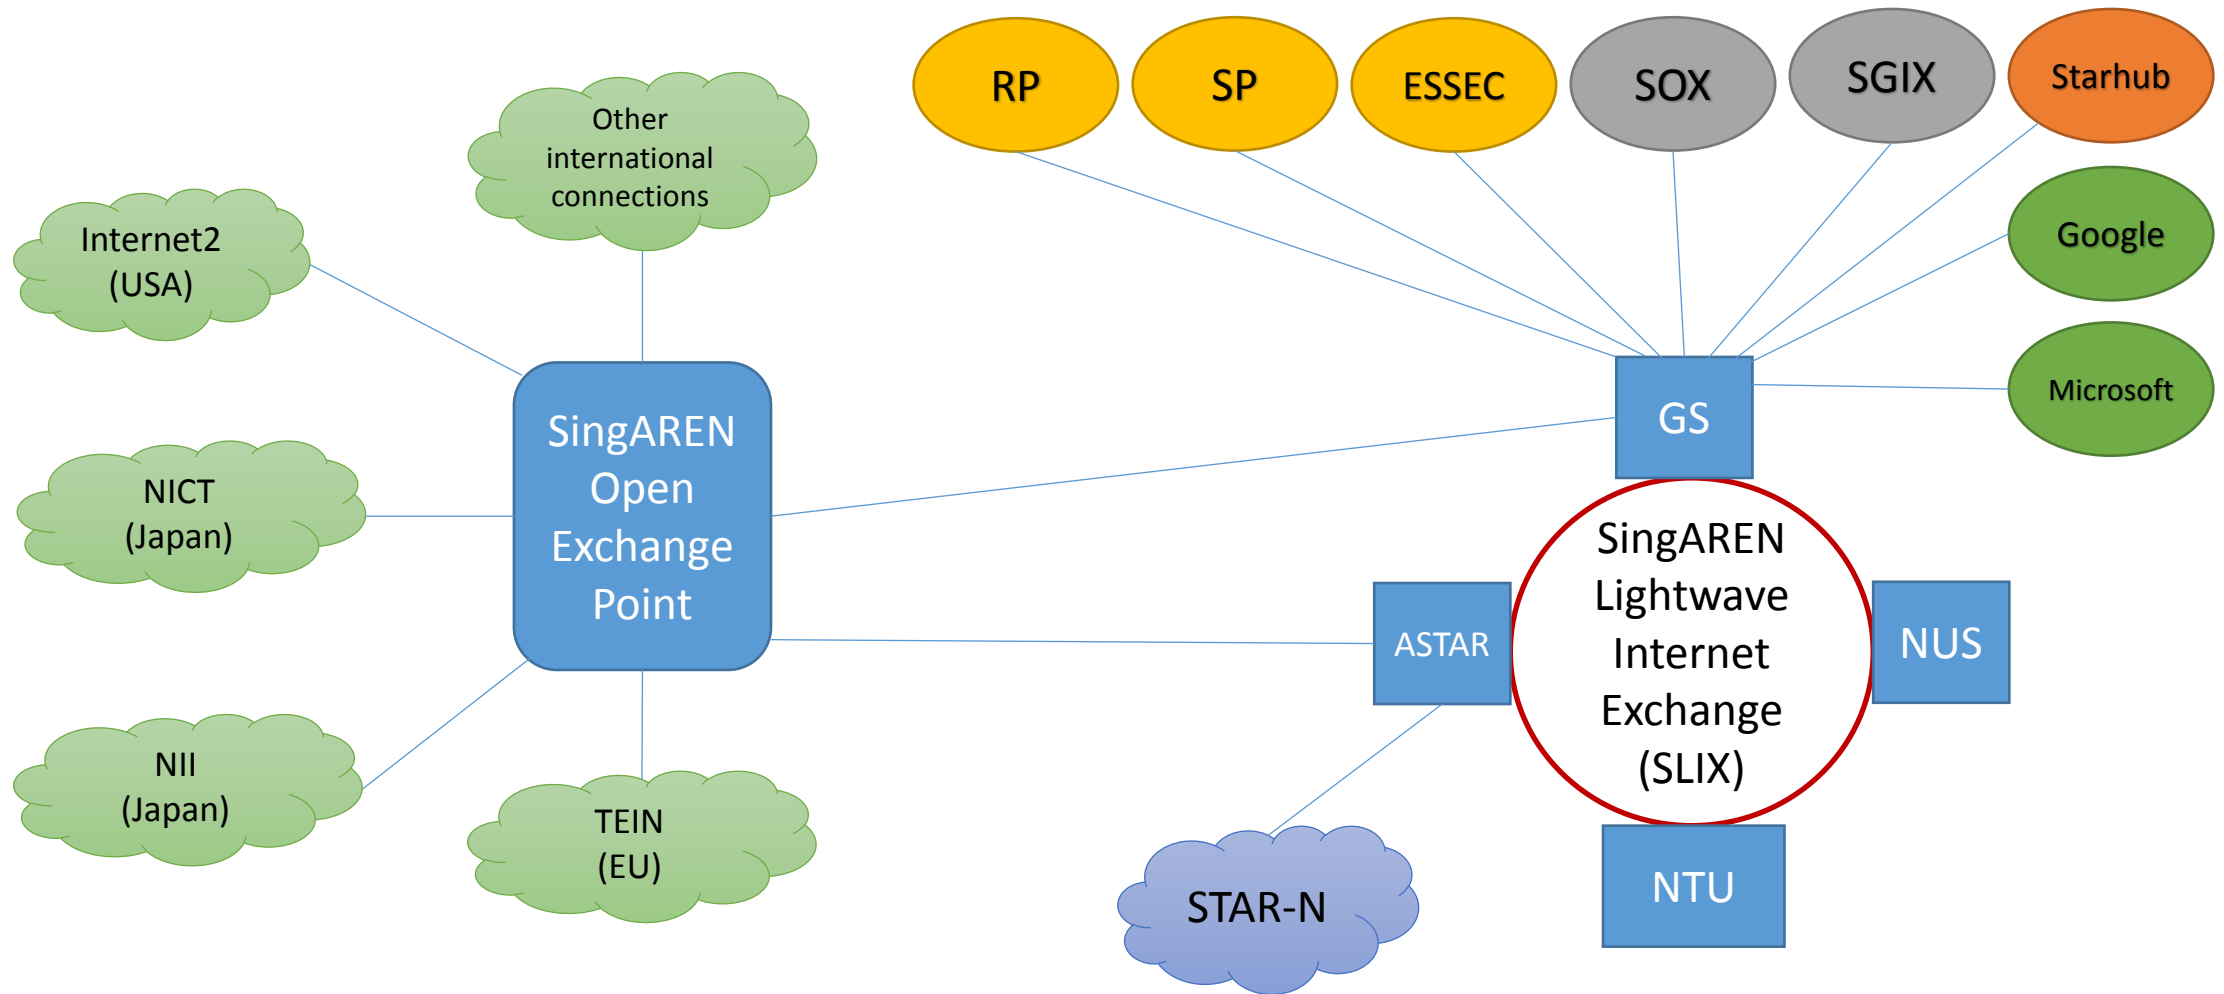

so enable research organisations to test different protocols for interconnections such as the Infiniband.

It will also allow optical network researchers to carry out their experiments.

"SingAREN is proud to be the first to launch a 100 Gbps research and education network in the region. By increasing the network speed 10-fold and with our

ue-added services. SingAREN aims to foster collaborations with local researchers and with international counterparts. Associate Prof Bu Sung, president of SingAREN, would like to thank the NUS and NUS for their support and collaboration with us to launch this network."

SingAREN-Lightwave Internet Exchange (SLIX)

National Supercomputing Centre (NSCC) Singapore

- ***State-of-the-art national facility*** with computing, data and resources to enable ***users to solve science and technological problems***, and ***stimulate industry*** to use computing for problem solving, testing designs and advancing technologies.
- Facility will be linked by ***high bandwidth networks*** to connect these resources and provide high speed access to users anywhere and everyone.

SingAREN Network Topology

Trans-Eurasia Information Network (TEIN)

Trans-Eurasia Information Network (TEIN)