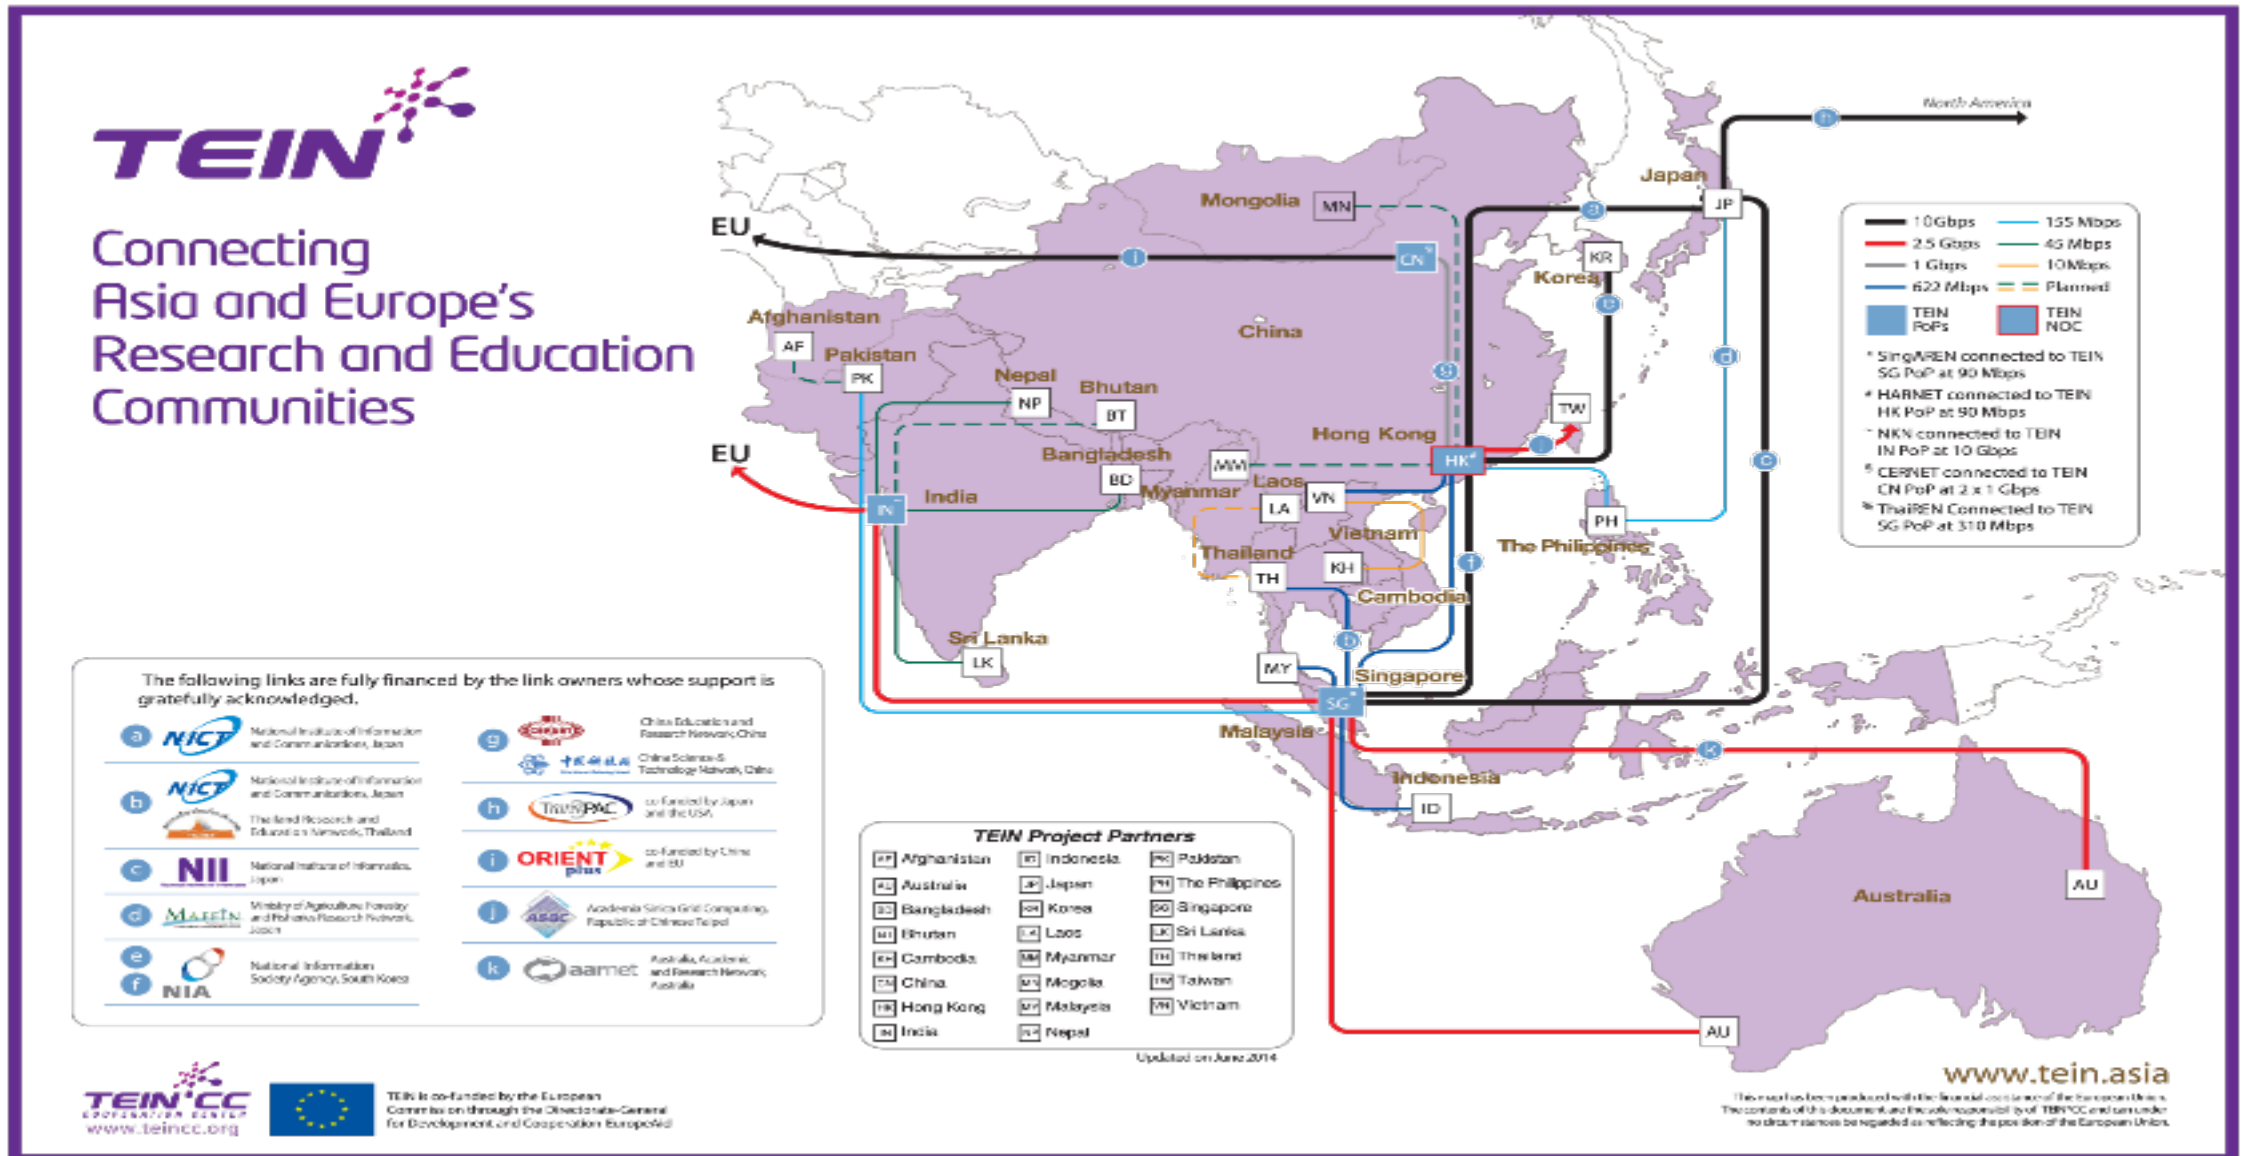

SINGAPORE Advanced Research and Education Network (SingAREN) on Thursday launched South-east Asia's first 100 Gbps (gigabytes per second) community network which will help Singapore's research and education (R&E) community to gain access to high-speed network 100 times the

SingAREN-Lightwave Internet Exchange (SLIX)

National Supercomputing Centre (NSCC) Singapore

- ***State-of-the-art national facility*** with computing, data and resources to enable ***users to solve science and technological problems***, and ***stimulate industry*** to use computing for problem solving, testing designs and advancing technologies.
- Facility will be linked by ***high bandwidth networks*** to connect these resources and provide high speed access to users anywhere and everyone.

SingAREN Network Topology

Trans-Eurasia Information Network (TEIN)

Trans-Eurasia Information Network (TEIN)