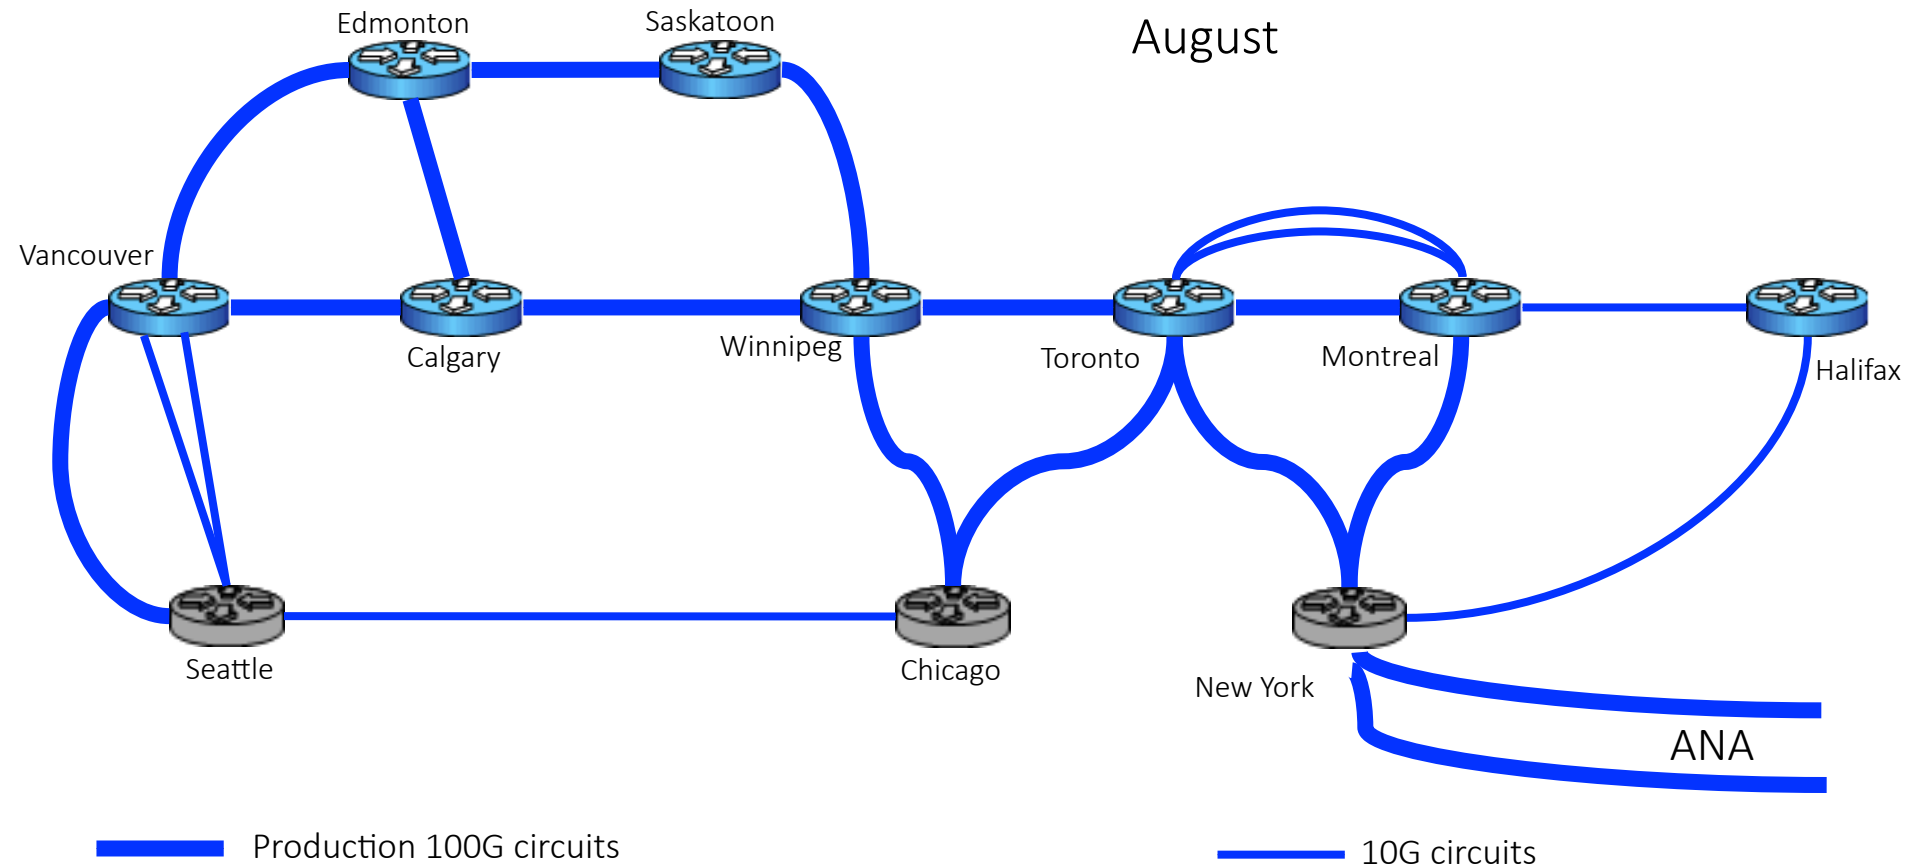

canarie

Network Infrastructure Update

Thomas Tam | September 28, 2015

100G IP Core Upgrade

Completed at the end of August

Optical Infrastructure

Canada's National Research and Education Network (NREN)

A successful nationwide collaboration