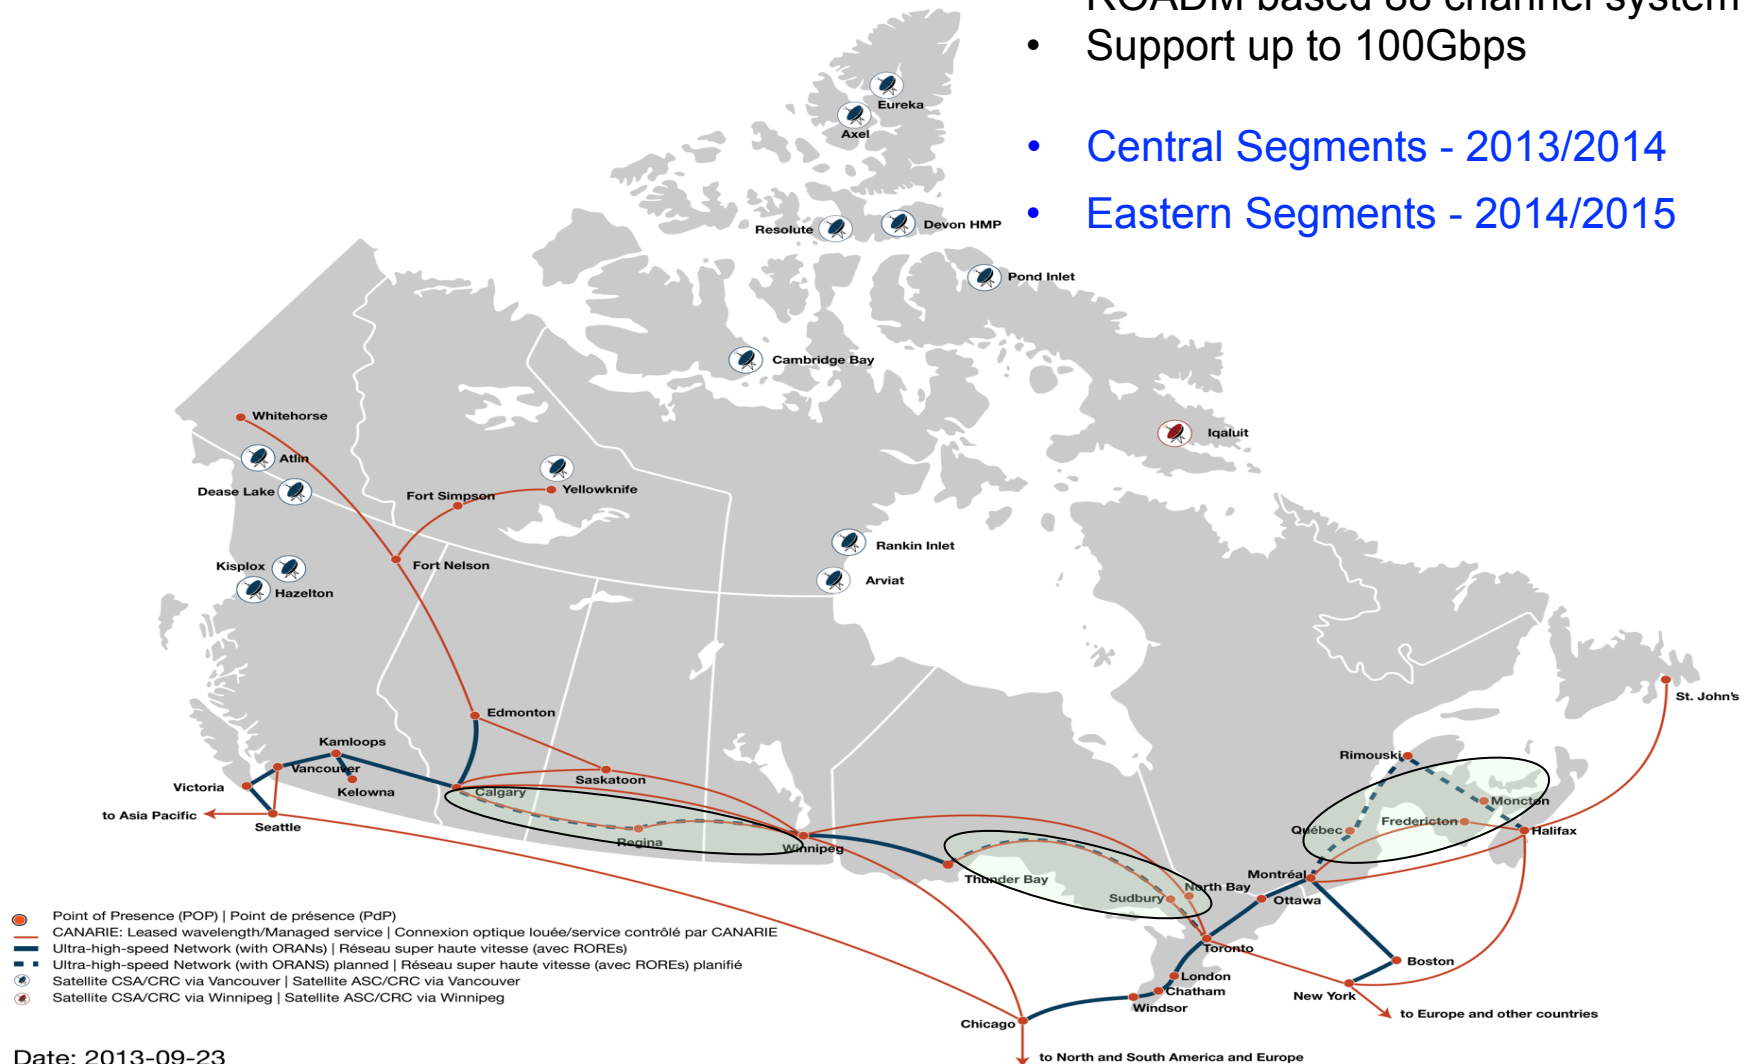

Building Pan-Canadian Fibre Network

- ROADM based 88 channel system
- Support up to 100Gbps
- Central Segments - 2013/2014
- Eastern Segments - 2014/2015

Date: 2013-09-23