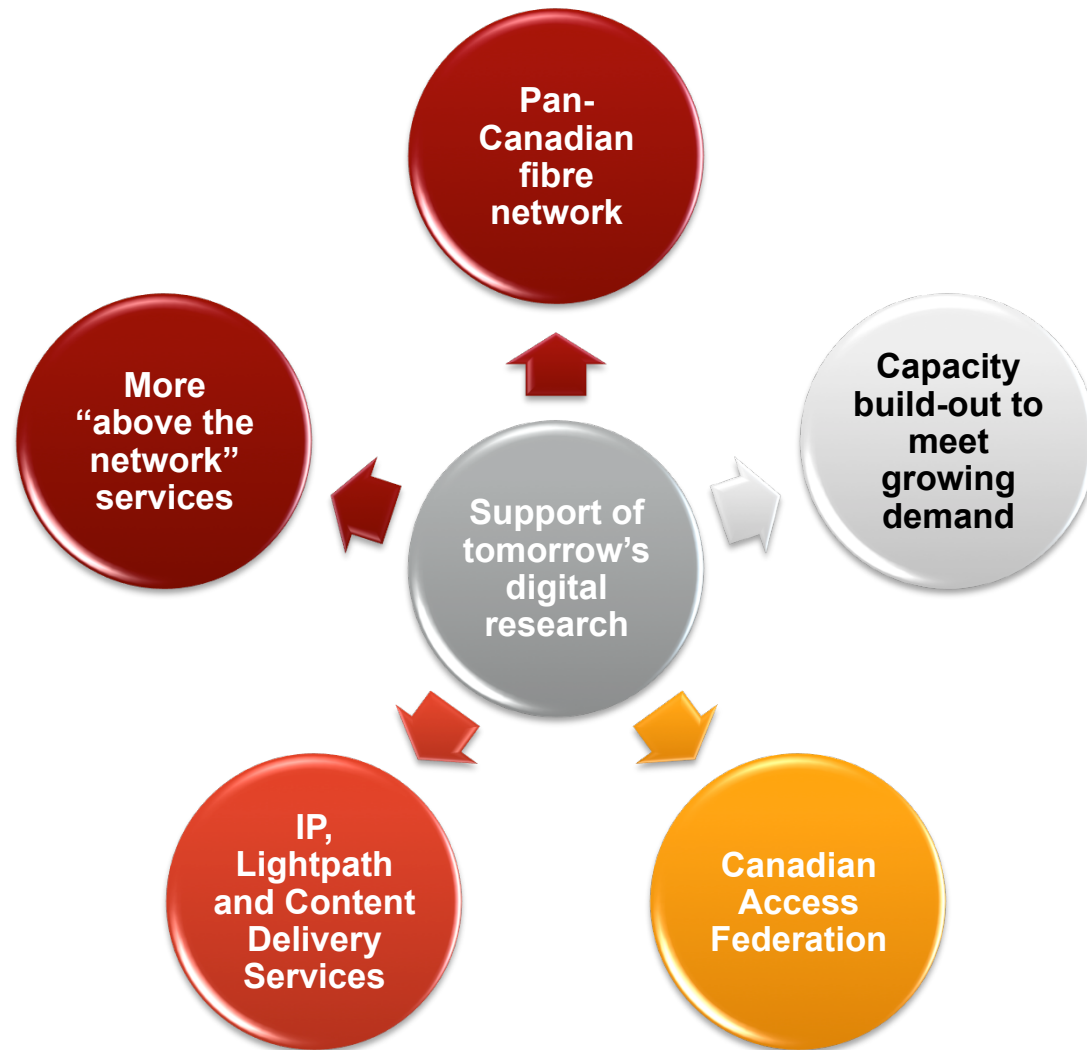

canarie

The Network