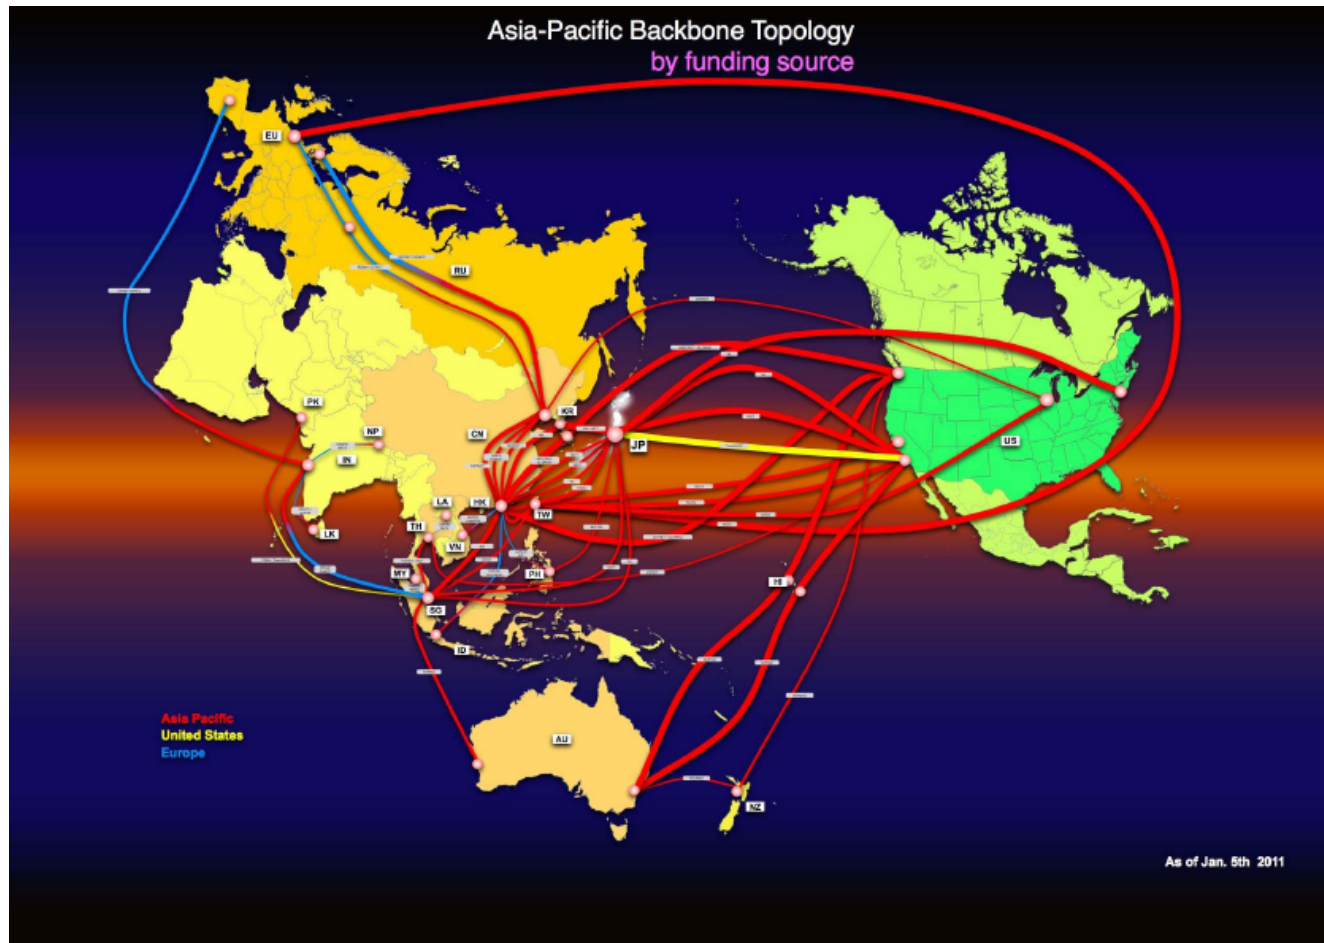

13th Annual Global LambdaGrid Workshop, Singapore Oct '2013

Hosted by:

Singapore
Advanced Research
and Education Network

NANYANG
TECHNOLOGICAL
UNIVERSITY

13th Annual Global LambdaGrid Workshop 2 - 4 October 2013

Singapore: A Premier Conference Destination

- Strong network infrastructure
 - SG is regional REN hub and exchange point
- Accessibility , eg. Major aviation hub
- Extensive range of hotels available
- Variety of dining and leisure options

Singapore Advanced Research and Education Network

- Established in 2003
- National Research and Education Network
- Organized APAN26 Meeting in 2006
- Website: www.singaren.net.sg

International Connections

- Good connections to Asia, Europe and USA
 - NICT, APAN, AARNet, TEIN3, GLORIAD

GLIF Map – Asia Pacific

Event Venue

NANYANG
TECHNOLOGICAL
UNIVERSITY

About NTU

- NTU is a research-intensive university with globally acknowledged strengths in science and engineering.
- Established in 1955, reborn in 1991
- Students: > 33,500, Faculty/ research: 3,600
- Website: www.ntu.edu.sg