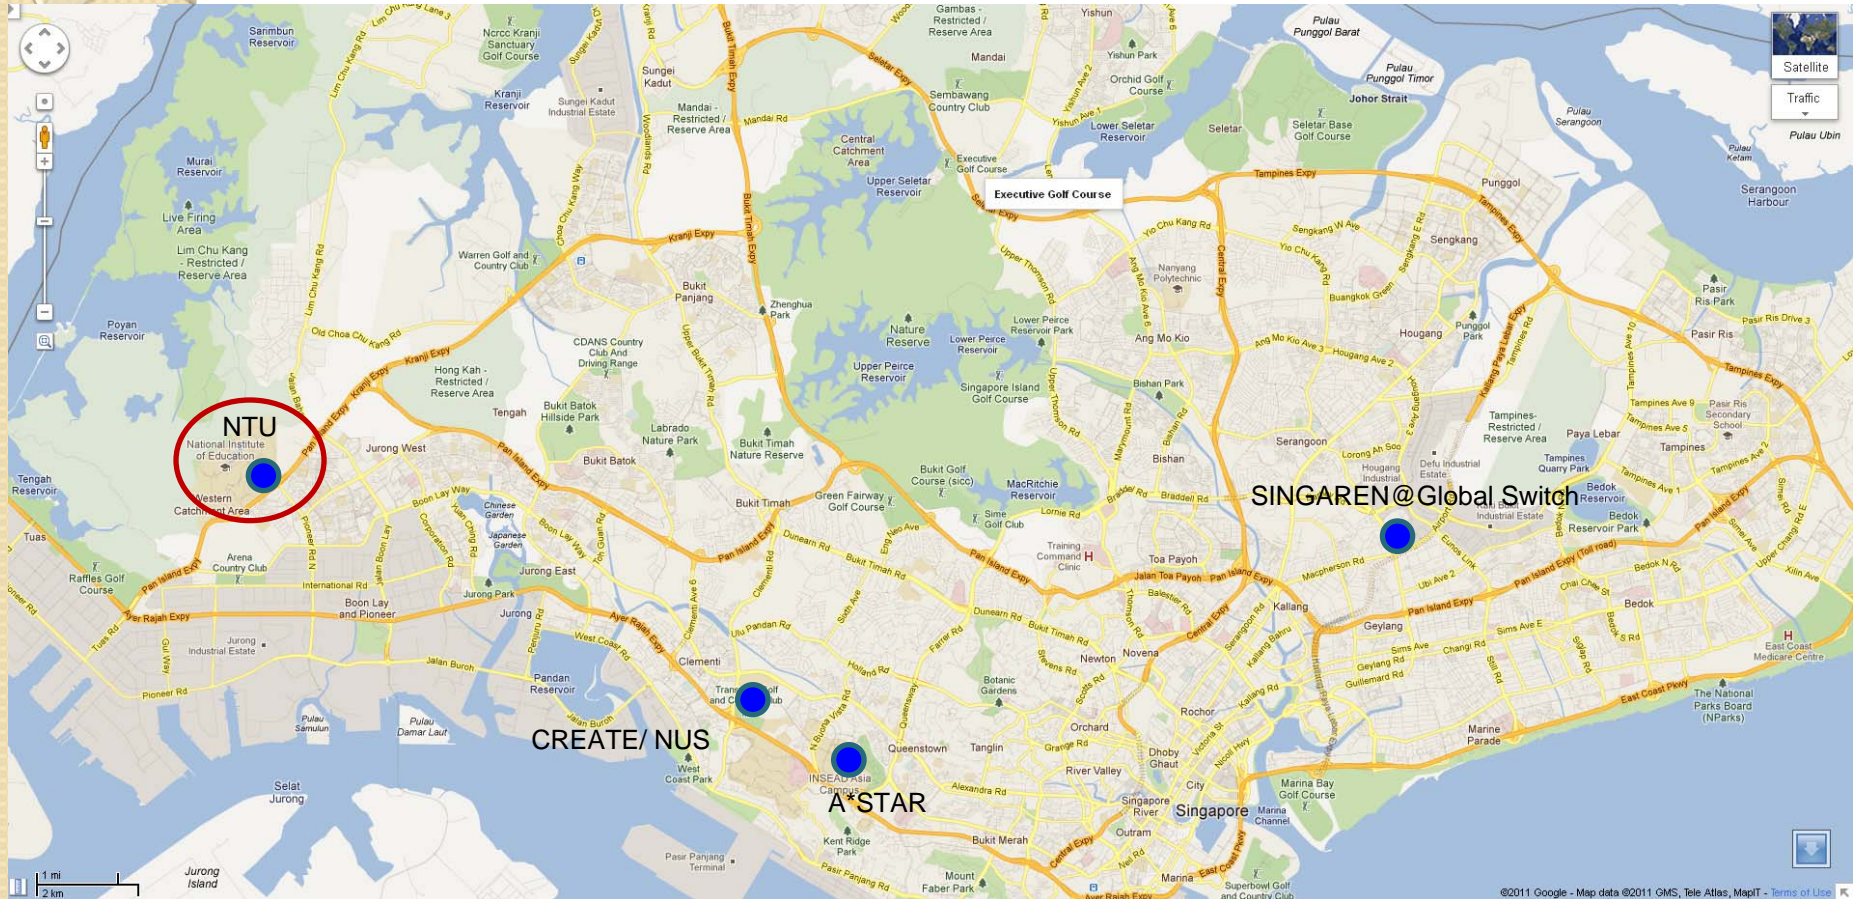

NTU-Location