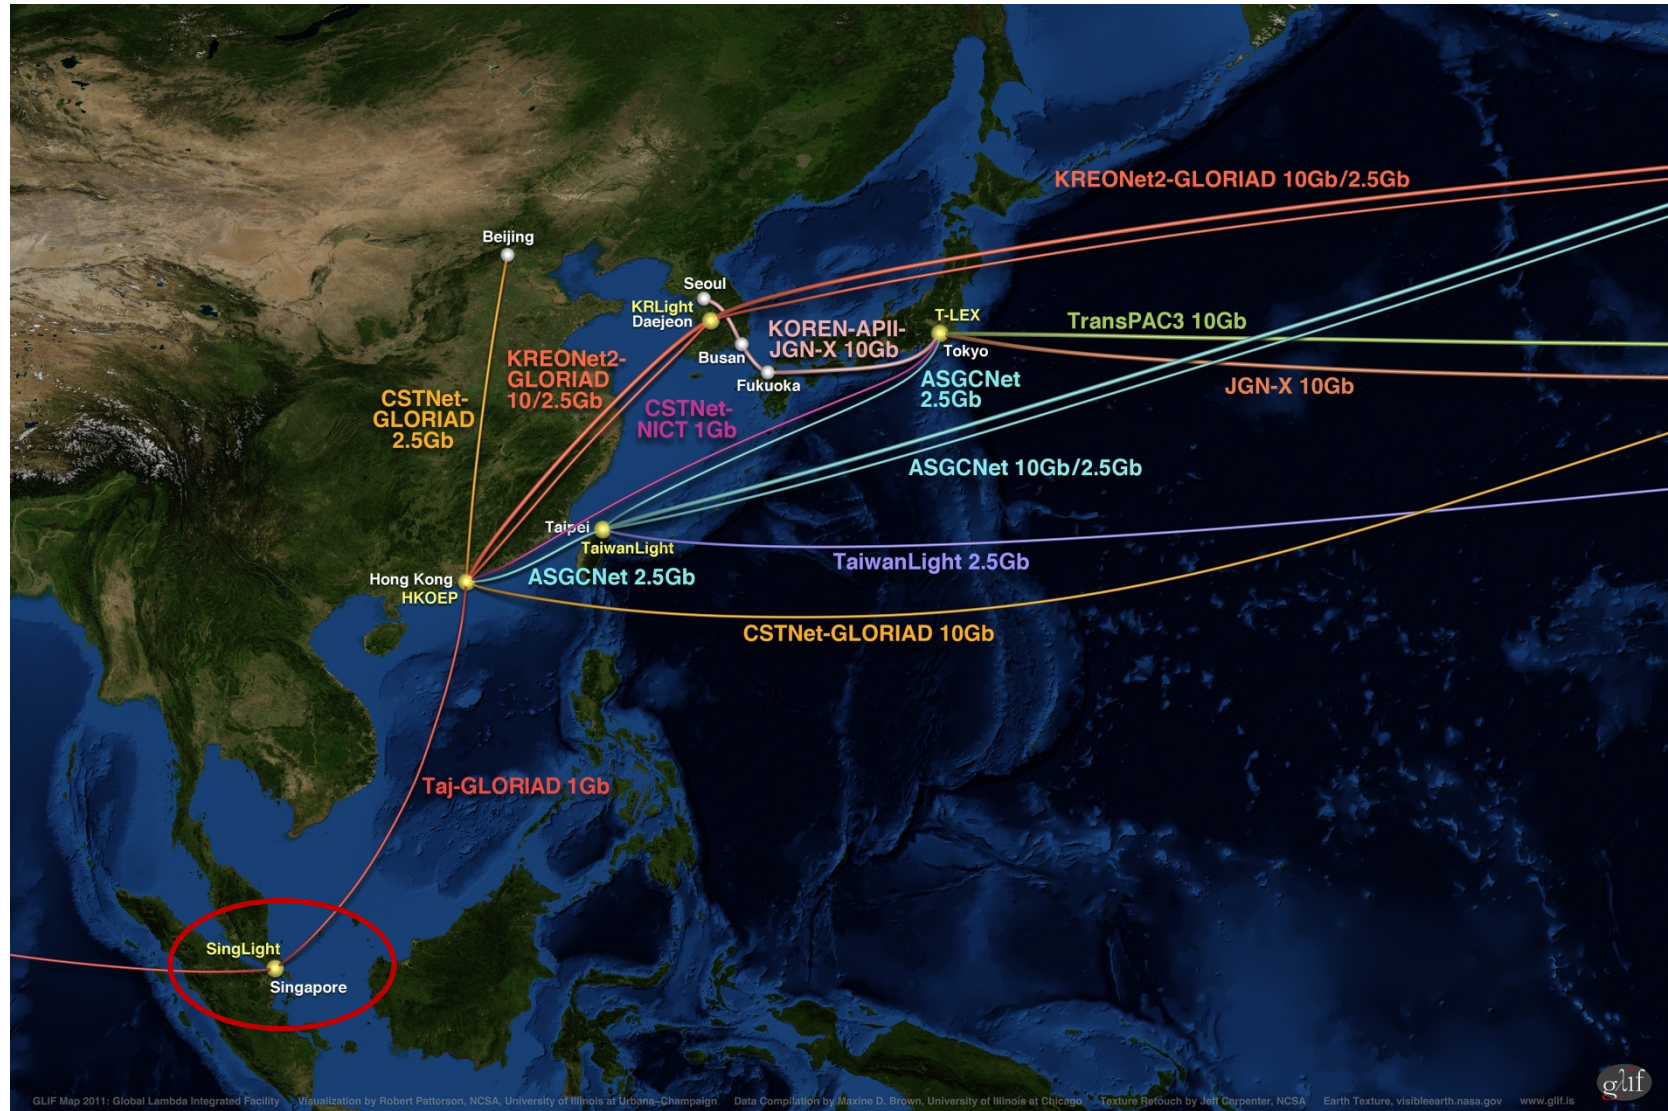

13th Annual Global LambdaGrid Workshop, Singapore Oct '2013

Hosted by:

Singapore
Advanced Research
and Education Network

NANYANG
TECHNOLOGICAL
UNIVERSITY

13th Annual Global LambdaGrid Workshop 2 - 4 October 2013

Singapore: A Premier Conference Destination

- Strong network infrastructure
 - SG is regional REN hub and exchange point
- Accessibility , eg. Major aviation hub
- Extensive range of hotels available
- Variety of dining and leisure options

Singapore Advanced Research and Education Network

- Established in 2003
- National Research and Education Network
- Organized APAN26 Meeting in 2006
- Website: www.singaren.net.sg

International Connections

- Good connections to Asia, Europe and USA
 - NICT, APAN, AARNet, TEIN3, GLORIAD

GLIF Map – Asia Pacific

Event Venue

NANYANG
TECHNOLOGICAL
UNIVERSITY

About NTU

- NTU is a research-intensive university with globally acknowledged strengths in science and engineering.
- Established in 1955, reborn in 1991
- Students: > 33,500, Faculty/ research: 3,600
- Website: www.ntu.edu.sg