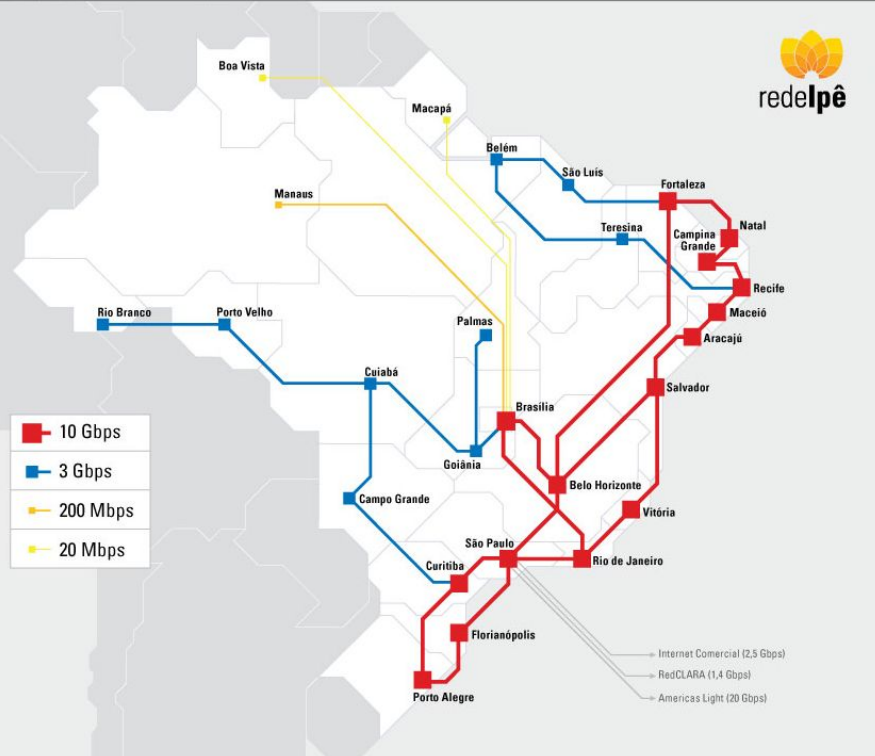

RNP invites you to GLIF2011 in Rio de Janeiro, Brazil 13-14 September, 2011

2011: 20 years of Internet connectivity

- In 2011 we celebrate the 20th anniversary of the first (experimental) Brazilian connection to the Internet at the heady transmission rate of 4,8 kbps, using a DECnet connection between São Paulo and FermiLab multiplexed between Internet, Bitnet and HEPnet traffic.
- This Internet connectivity reached 3 universities (in Porto Alegre, Rio de Janeiro and São Paulo) and a research centre in Rio de Janeiro.

RNP in 2010

- national network connecting over 300 institutions,
- 20G+ of international connectivity since 2009,
- a new version of the national backbone network (rede Ipê) to be deployed by RNP in 2010, which connecting 14 of the 27 state capitals at 10 Gbps
- optical metro networks in all state capitals (except one in 2011)
- hybrid packet-circuit network service to over 90% of our university clients by 2011
- support for high-performance digital media transmission,
- permits federation between "Future Internet" experimental activities in Brazil with those in other parts of the world.
- Brazil has participated in Supercomputing BWC (BandWidth Challenge) events since 2004, in GLIF since 2008 and in CineGrid since 2009.

Brazilian connectivity 2010

The maps show the major networks in Brazil (Ipê Network, GIGA, KyaTera) and international connections to other countries (CLARA network, AMLIGHT)

RNP – optical metro networks (Redecomep) in 2010

Rio de Janeiro metro network:
Total optical cable:
227,6 Km
Rings and branches:
188,3 Km
Access links:
39,3 Km

GLIF 2011 Venue

GLIF2011 will be held at the Windsor Atlantica hotel on Copacabana beach, which will reopen in December 2010 after extensive renovation.