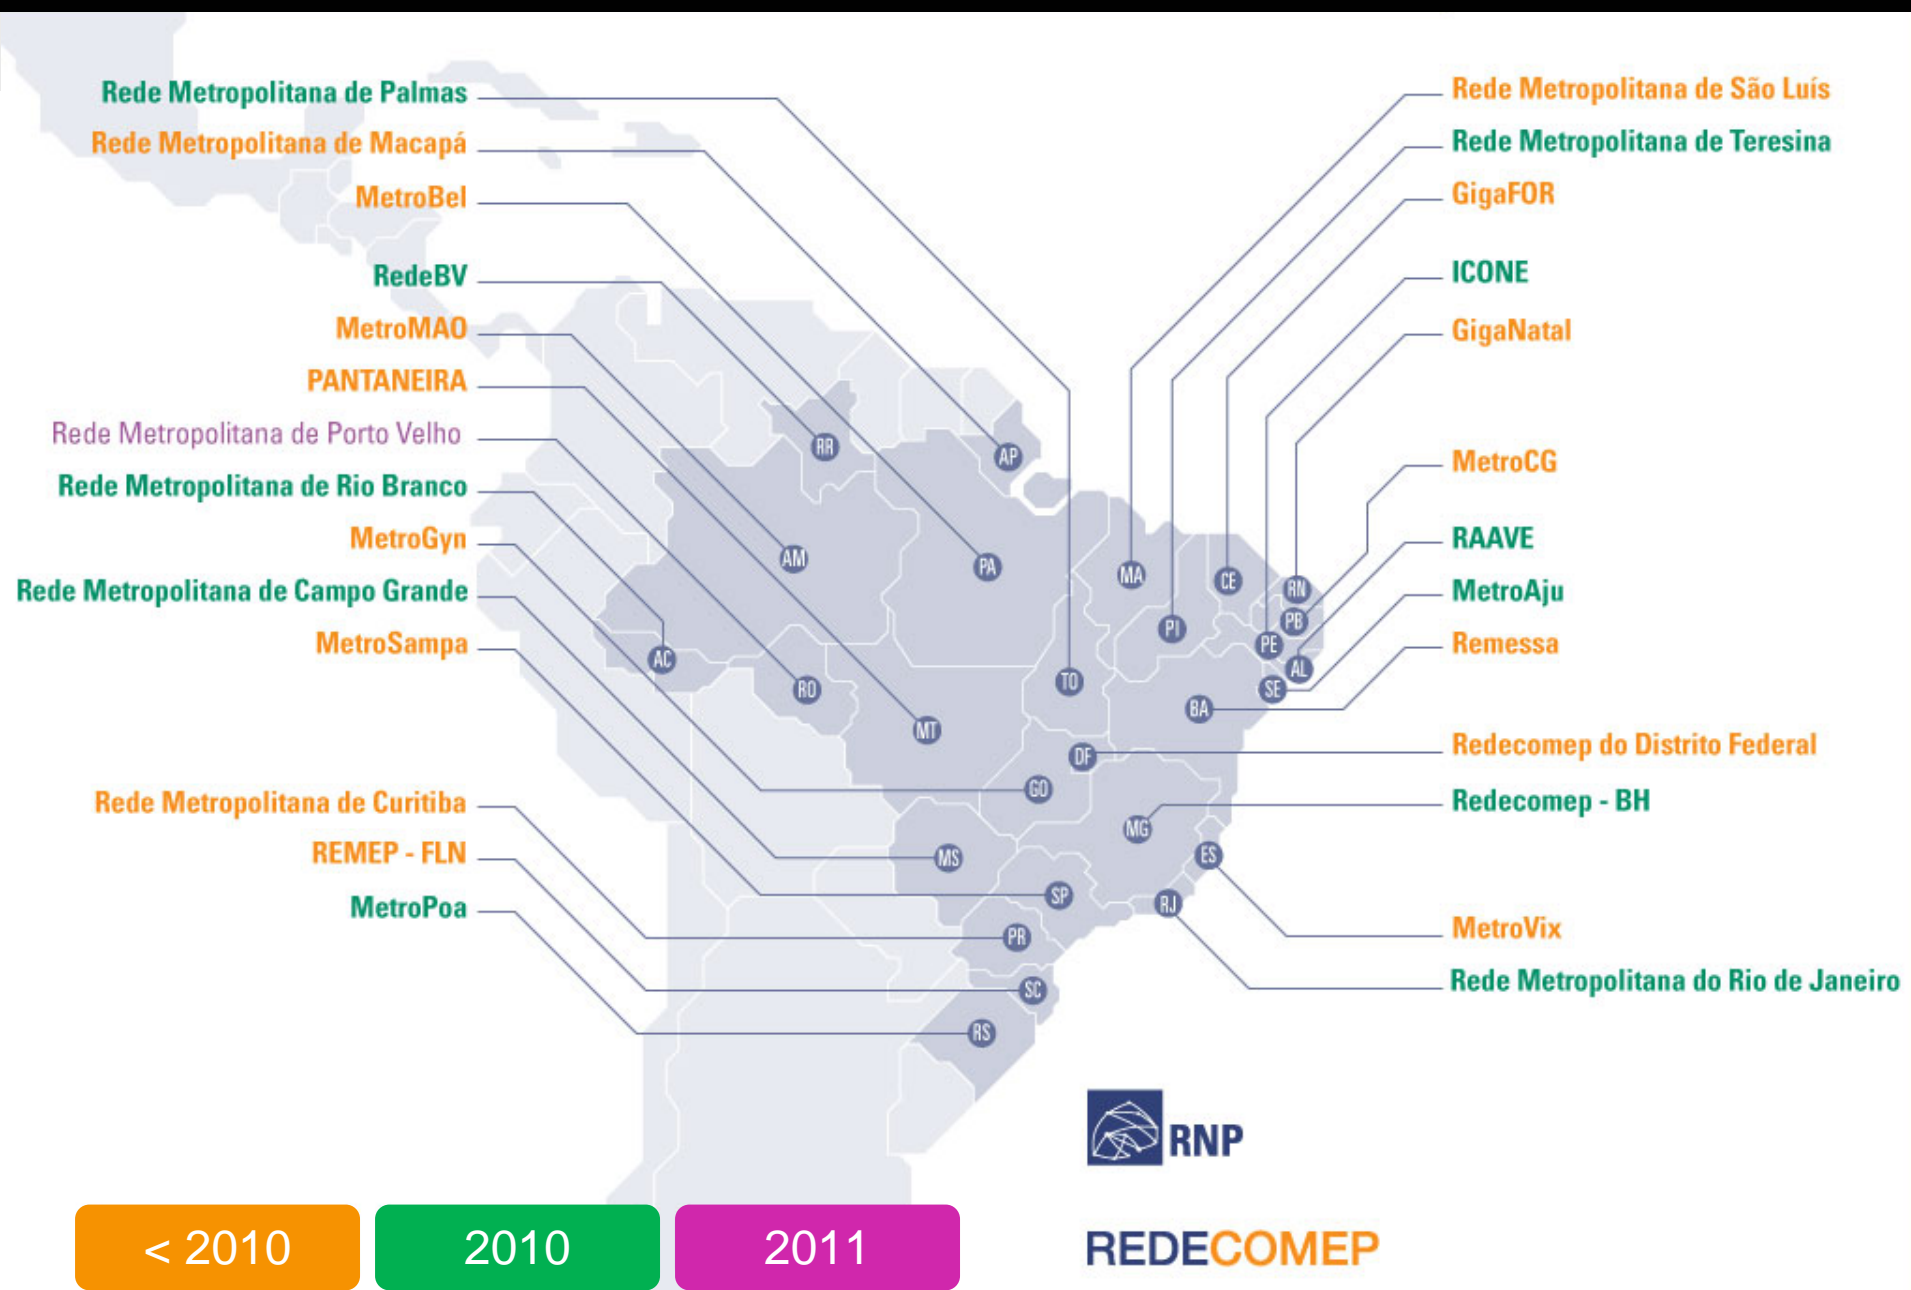

RNP invites you to GLIF2011 in Rio de Janeiro, Brazil 13-14 September, 2011

2011: 20 years of Internet connectivity

- In 2011 we celebrate the 20th anniversary of the first (experimental) Brazilian connection to the Internet at the heady transmission rate of 4,8 kbps, using a DECnet connection between São Paulo and FermiLab multiplexed between Internet, Bitnet and HEPnet traffic.
- This Internet connectivity reached 3 universities (in Porto Alegre, Rio de Janeiro and São Paulo) and a research centre in Rio de Janeiro.

RNP in 2010

- national network connecting over 300 institutions,
- 20G+ of international connectivity since 2009,
- a new version of the national backbone network (rede Ipê) to be deployed by RNP in 2010, which connecting 14 of the 27 state capitals at 10 Gbps
- optical metro networks in all state capitals (except one in 2011)
- hybrid packet-circuit network service to over 90% of our university clients by 2011
- support for high-performance digital media transmission,
- permits federation between "Future Internet" experimental activities in Brazil with those in other parts of the world.
- Brazil has participated in Supercomputing BWC (BandWidth Challenge) events since 2004, in GLIF since 2008 and in CineGrid since 2009.

Brazilian connectivity 2010

The maps show the major networks in Brazil (Ipê Network, GIGA, KyaTera) and international connections to other countries (CLARA network, AMLIGHT)

RNP – optical metro networks (Redecomep) in 2010

Rio de Janeiro metro network:
Total optical cable:
227,6 Km
Rings and branches:
188,3 Km
Access links:
39,3 Km

GLIF 2011 Venue

GLIF2011 will be held at the Windsor Atlantica hotel on Copacabana beach, which will reopen in December 2010 after extensive renovation.