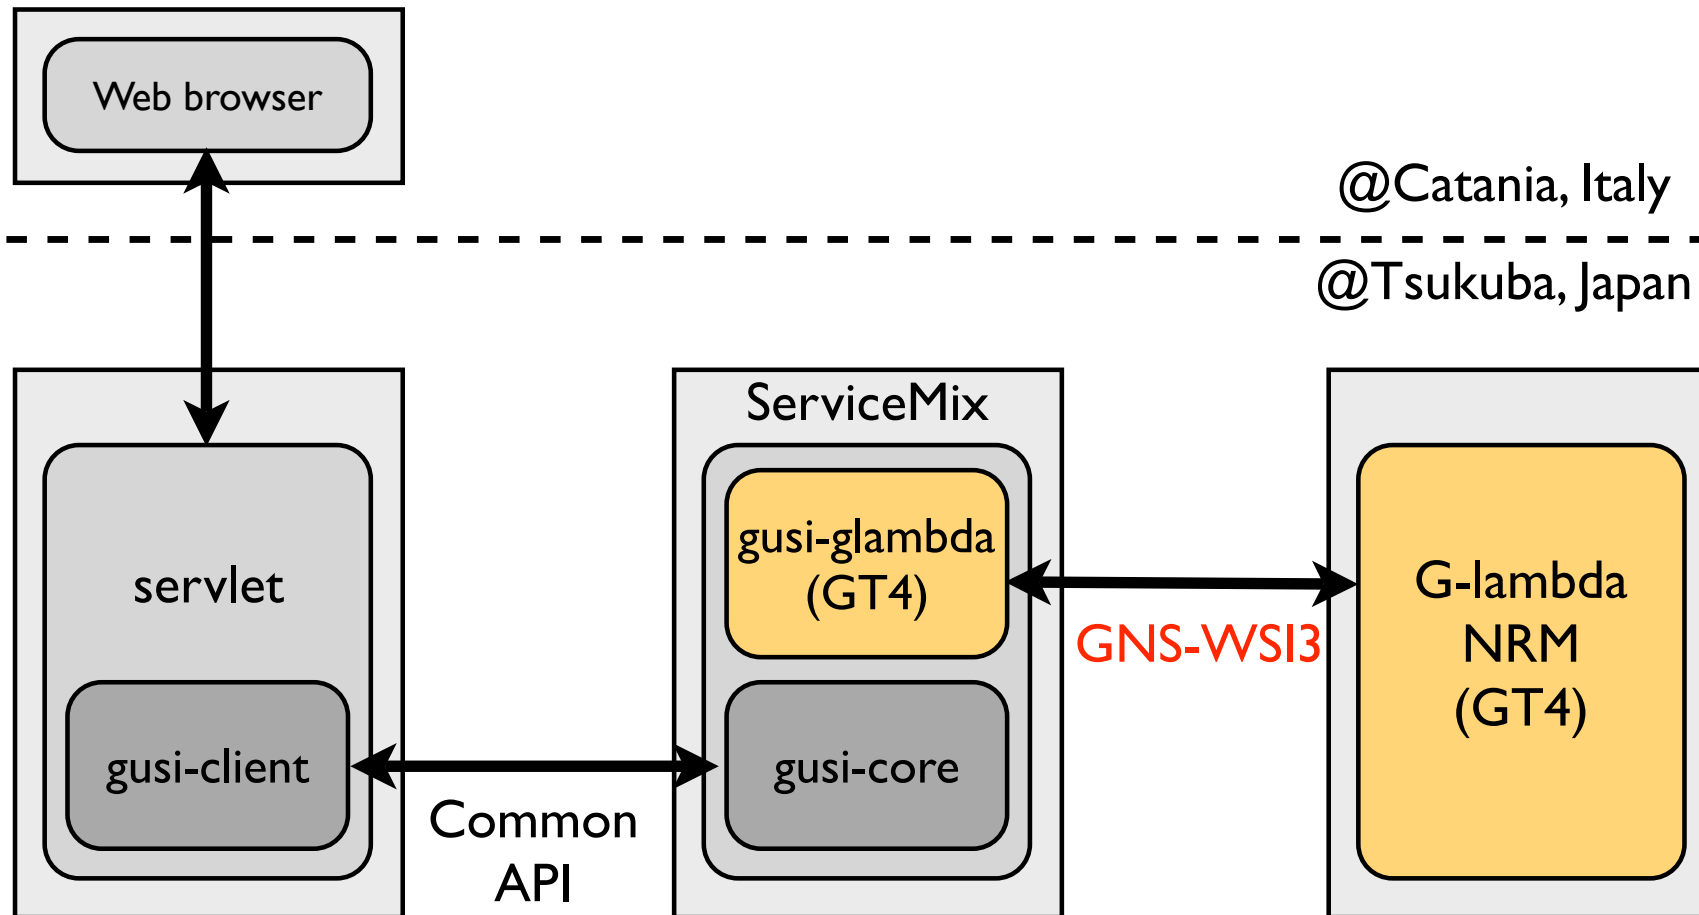

GUSI/G-lambda demo

NRM: Network Resource Manager
GT4: Globus Toolkit 4

Gusi/G-lambda Reservation Creator

Reservation ID	Terminal Point	Terminal Point	Activate Time	Duration Time(sec)	BW (Mbps)	SUBMIT
Glambda-34	IXA2	IXB1	2009/3/3 14:13:9	60	200	Submitted
<input type="text" value="Glambda-35"/>	<input type="text" value="IXA2"/>	<input type="text" value="IXB1"/>	<input type="text" value="2009/3/3 14:15:8"/>	<input type="text" value="60"/>	<input type="text" value="200"/>	<input type="button" value="CREATE"/>

Gusi/G-lambda Reservation Monitor

3/3 14:13:37

Reservation ID	Terminal Point	Terminal Point	Activate Time	Duration Time	BW(Mbps)	Status
Glambda-34	IXA2	IXB1	2009-03-04T02:13:09Z	60	200	Reserved
Glambda-27	IXA2	IXB1	2009-03-03T10:59:23Z	60	200	Released
Glambda-26	IXA2	IXB2	2009-03-03T10:59:14Z	60	200	Released
Glambda-25	IXA1	IXB2	2009-03-03T10:59:00Z	60	200	Released