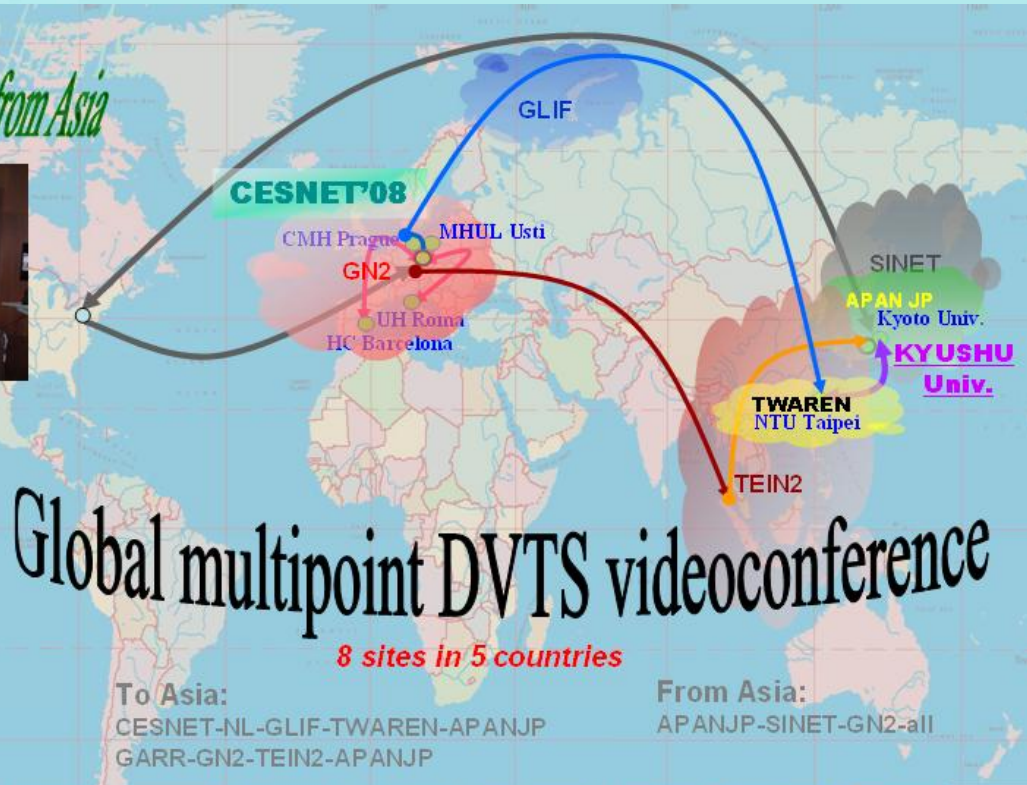

# TWAREN's International Connections

- Pacific Crossing to USA's west coast upgraded to 5 Gb/s
- Connections between LA, Palo Alto, Chicago, and New York are 2.5 Gb/s
- Connects to the rest of the world via the U.S.'s Abilene Network
- Connection expanded to Europe in 2006 (IEEAF donated 622 Mbps of bandwidth/fiber optic cable) ↴

# Live Medical Streaming (1/2)

High-quality video streaming of live surgery with CESNet:

- 2007/10: Ophthalmology surgery (NCKU College of Medicine in Taiwan and Central Military Hospital in Czech).

# Live Medical Streaming (2/2)

- 2008/9: Demo of gastrointestinal endoscopy in CESNET08 conference (8 sites in Japan, Taiwan, Italy, Spain and Czech).

*Live endoscopy lesson from Asia*

September 25th 2008,  
Prague, Usti o.Elbe., Fukuoka, Kyoto, Rome, Barcelona