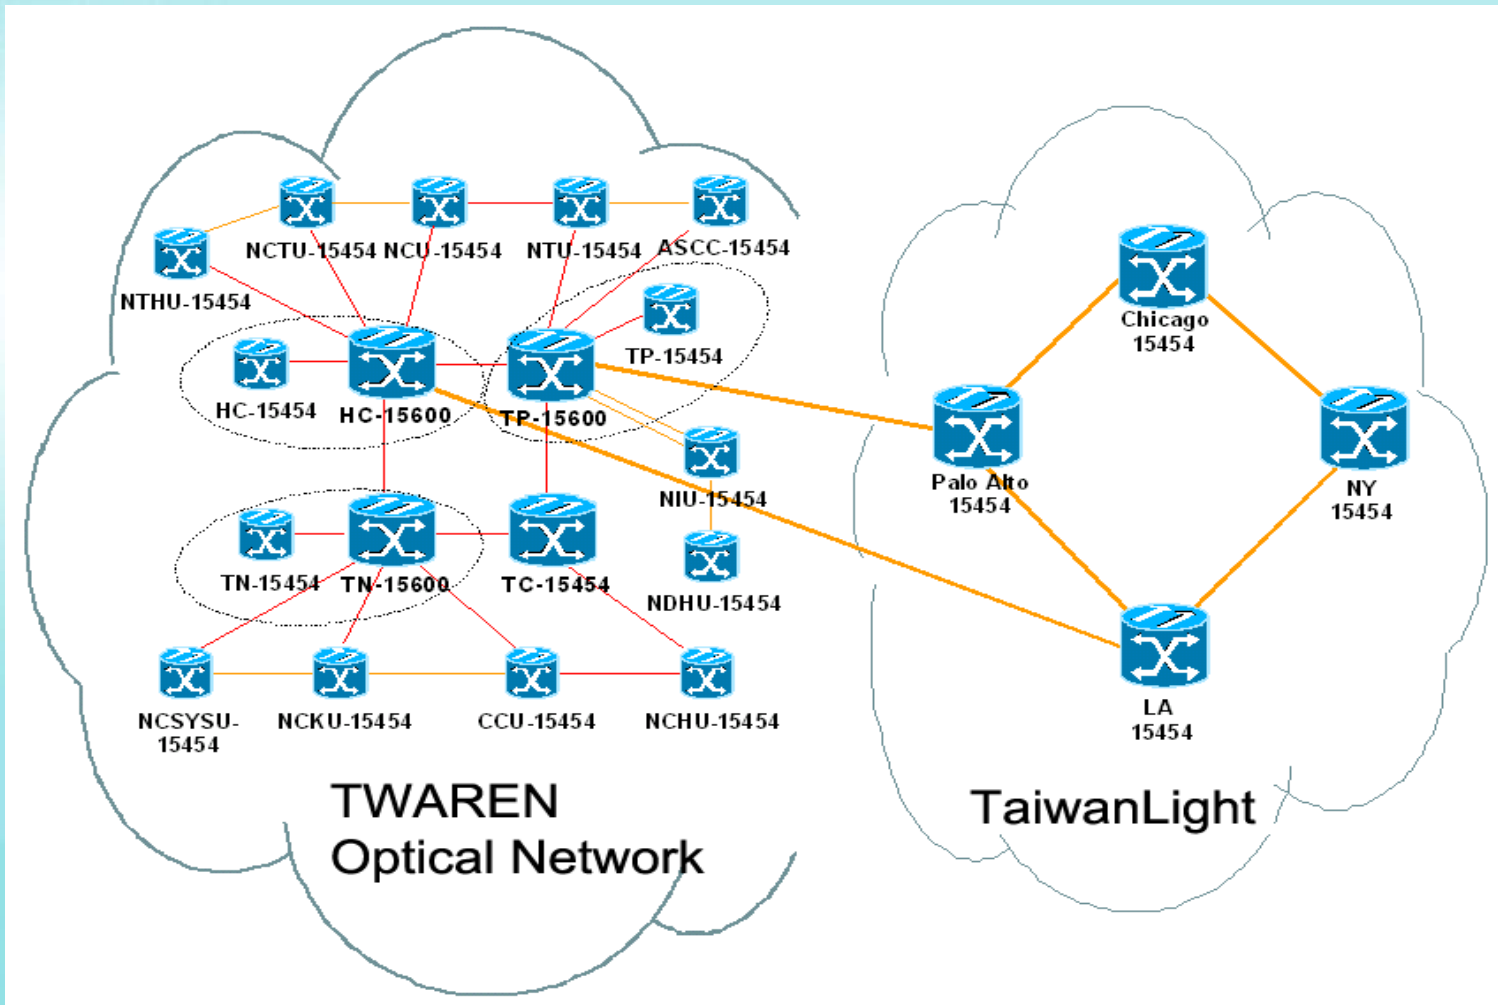

TaiwanLight Logical Topology

- TaiwanLight is the international part of TWAREN (Taiwan Advanced Research and Education Network) ↗