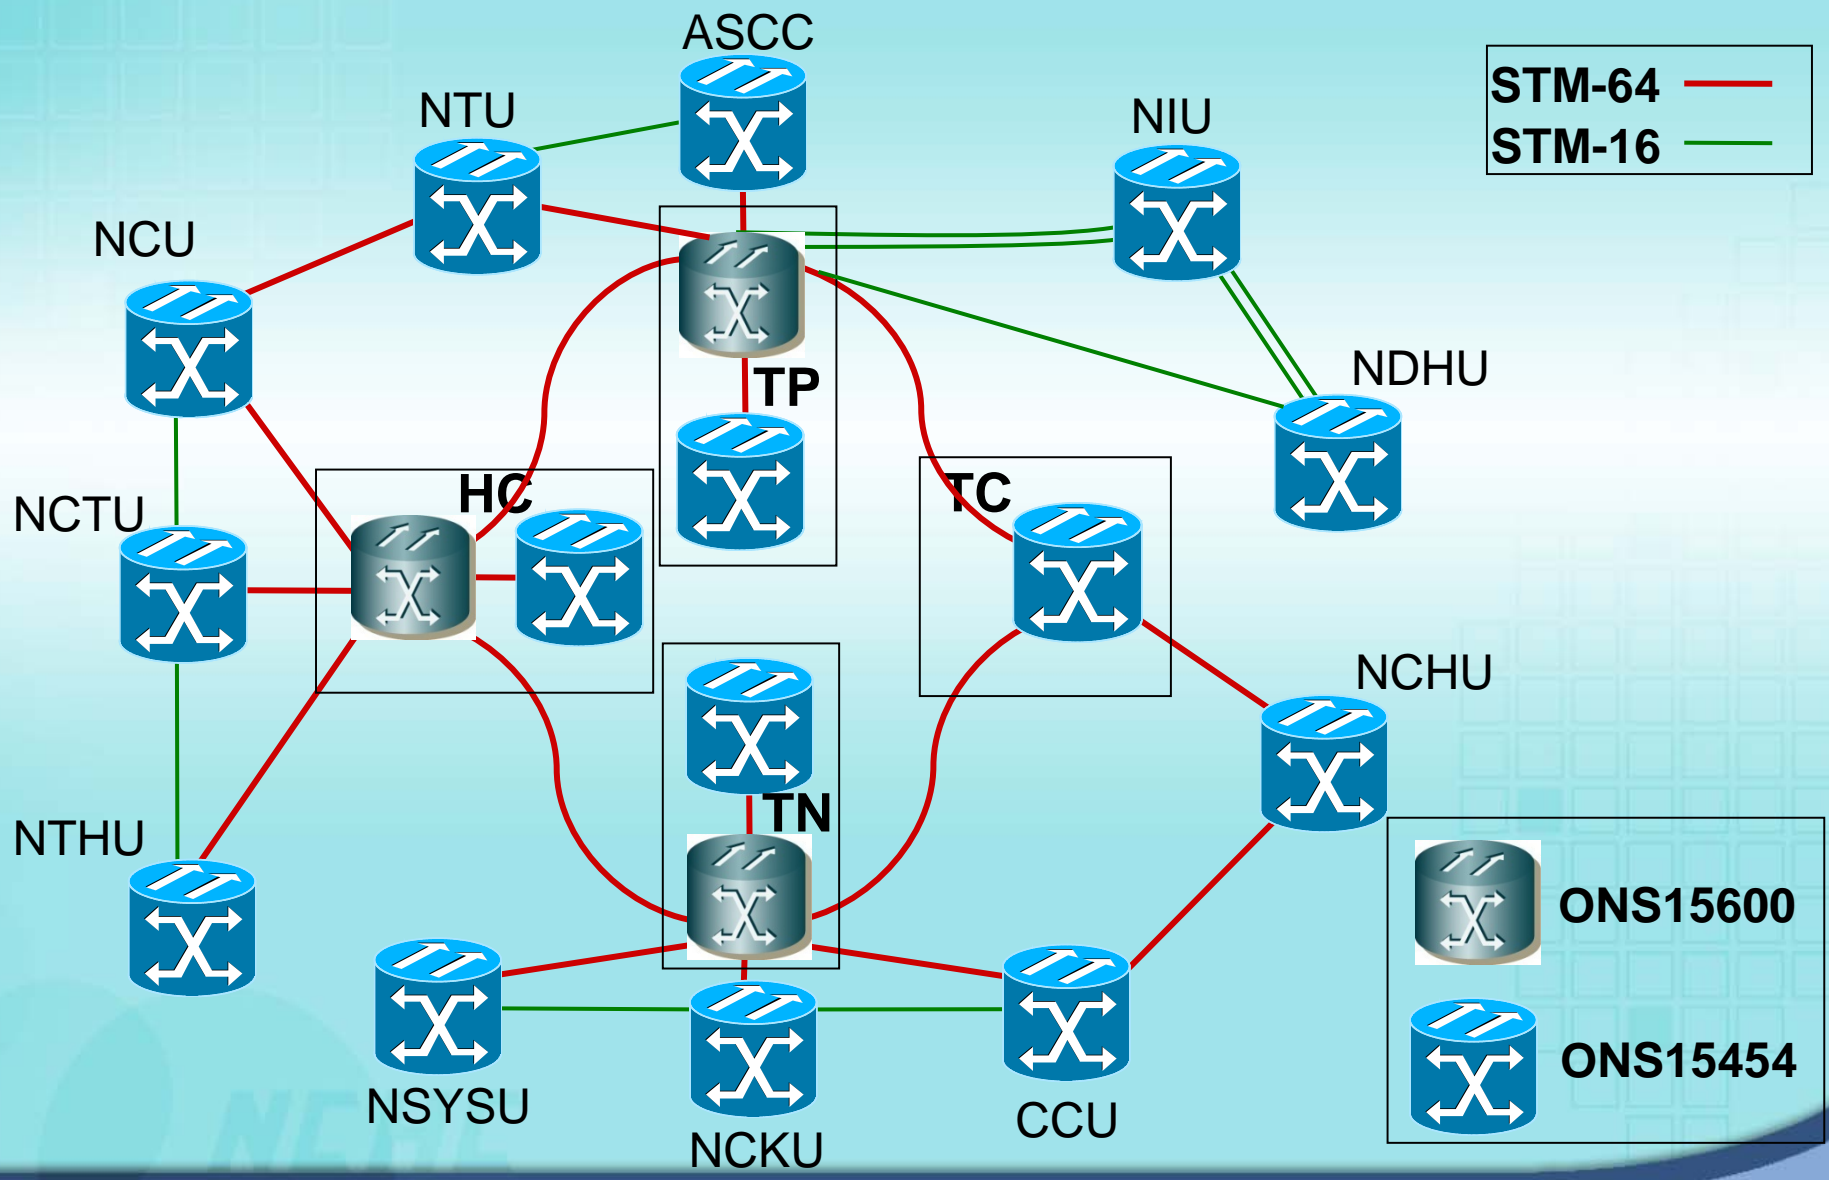

# TAIWANLight Update

Te-Lung Liu,  
NCHC

# Domestic Network: TWAREN

TaiWan Advanced Research and Education Network

- 4000 schools, 80+ colleges / research organizations
- 5 million users
- ◆ 4 core nodes
- ◆ 20G backbone
- ◆ 12 GigaPops
- ◆ Connects HPC resources in North and South Taiwan
- ◆ Built-in fault-tolerance

# Interconnecting with L1/L2/L3 devices

# TWAREN's International Connections

- Pacific Crossing to USA's west coast upgraded to 5 Gb/s
- Connections between LA, Palo Alto, Chicago, and New York are 2.5 Gb/s
- Connects to the rest of the world via the U.S.'s Abilene Network
- Connection expanded to Europe in 2006 (IEEAF donated 622 Mbps of bandwidth/fiber optic cable) ↴