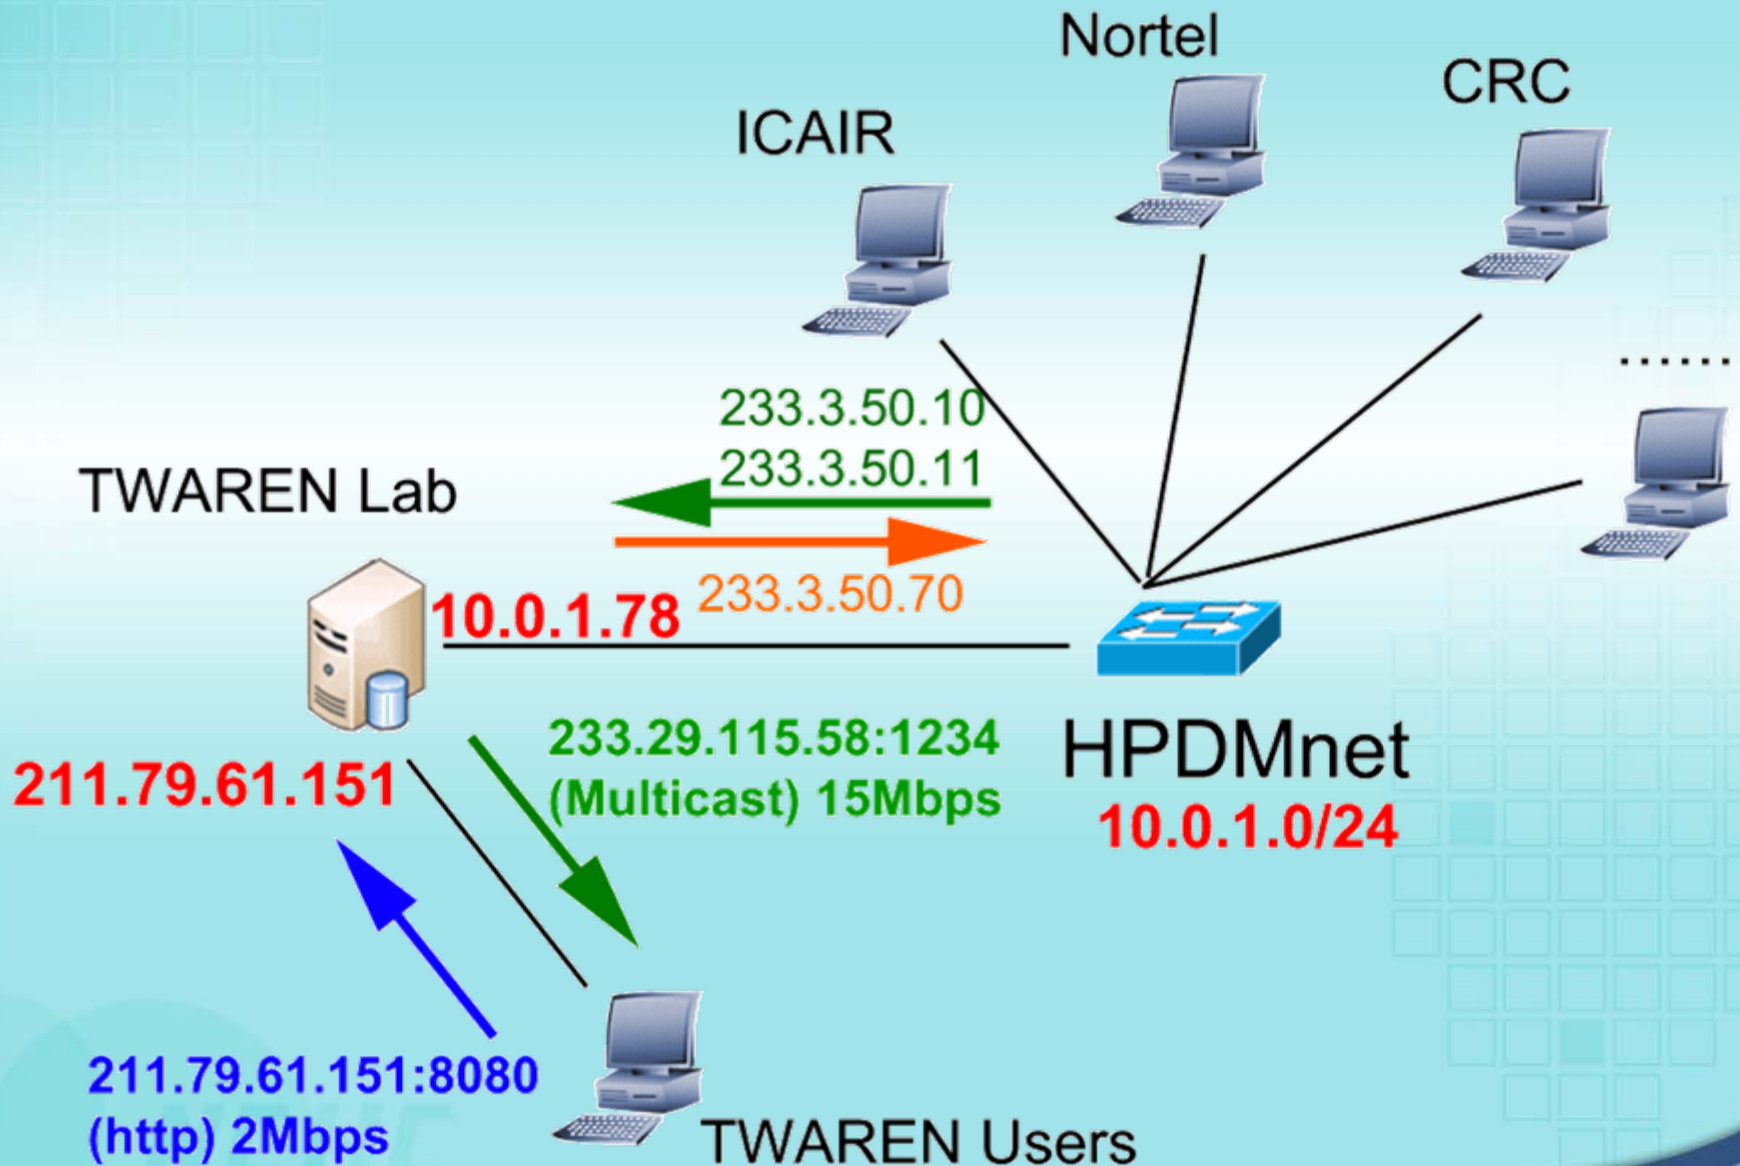

TWAREN-HPDMnet ICAIR Topology