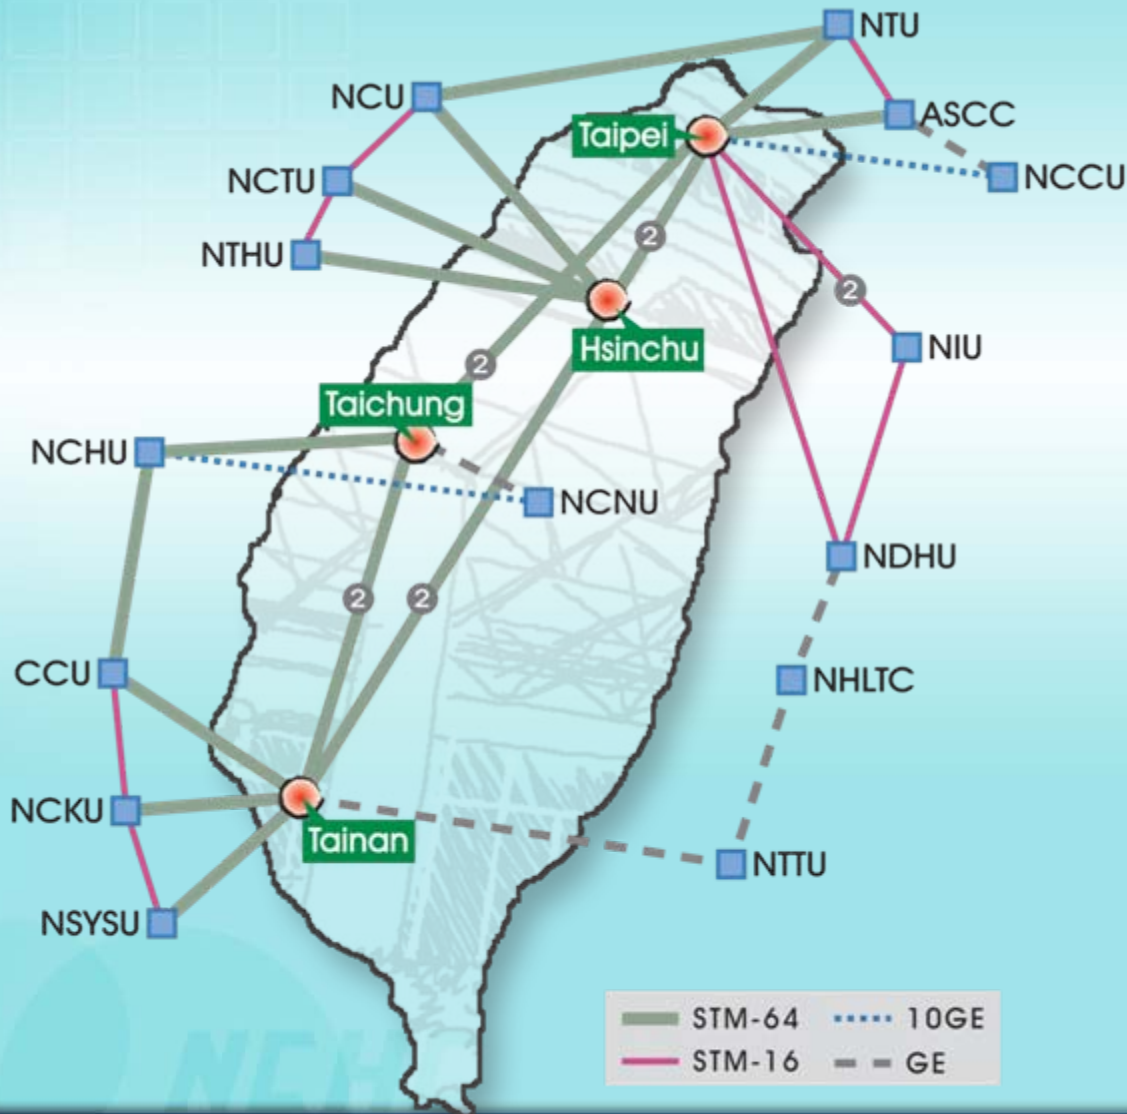

# TAIWANLight Update

Te-Lung Liu,  
NCHC

# Domestic Network: TWAREN

TaiWan Advanced Research and Education Network

- 4000 schools, 80+ colleges / research organizations
- 5 million users
- ◆ 4 core nodes
- ◆ 20G backbone
- ◆ 12 GigaPops
- ◆ Connects HPC resources in North and South Taiwan
- ◆ Built-in fault-tolerance

# Interconnecting with L1/L2/L3 devices

# TWAREN's International Connections

- Pacific Crossing to USA's west coast upgraded to 5 Gb/s
- Connections between LA, Palo Alto, Chicago, and New York are 2.5 Gb/s
- Connects to the rest of the world via the U.S.'s Abilene Network
- Connection expanded to Europe in 2006 (IEEAF donated 622 Mbps of bandwidth/fiber optic cable) ↴