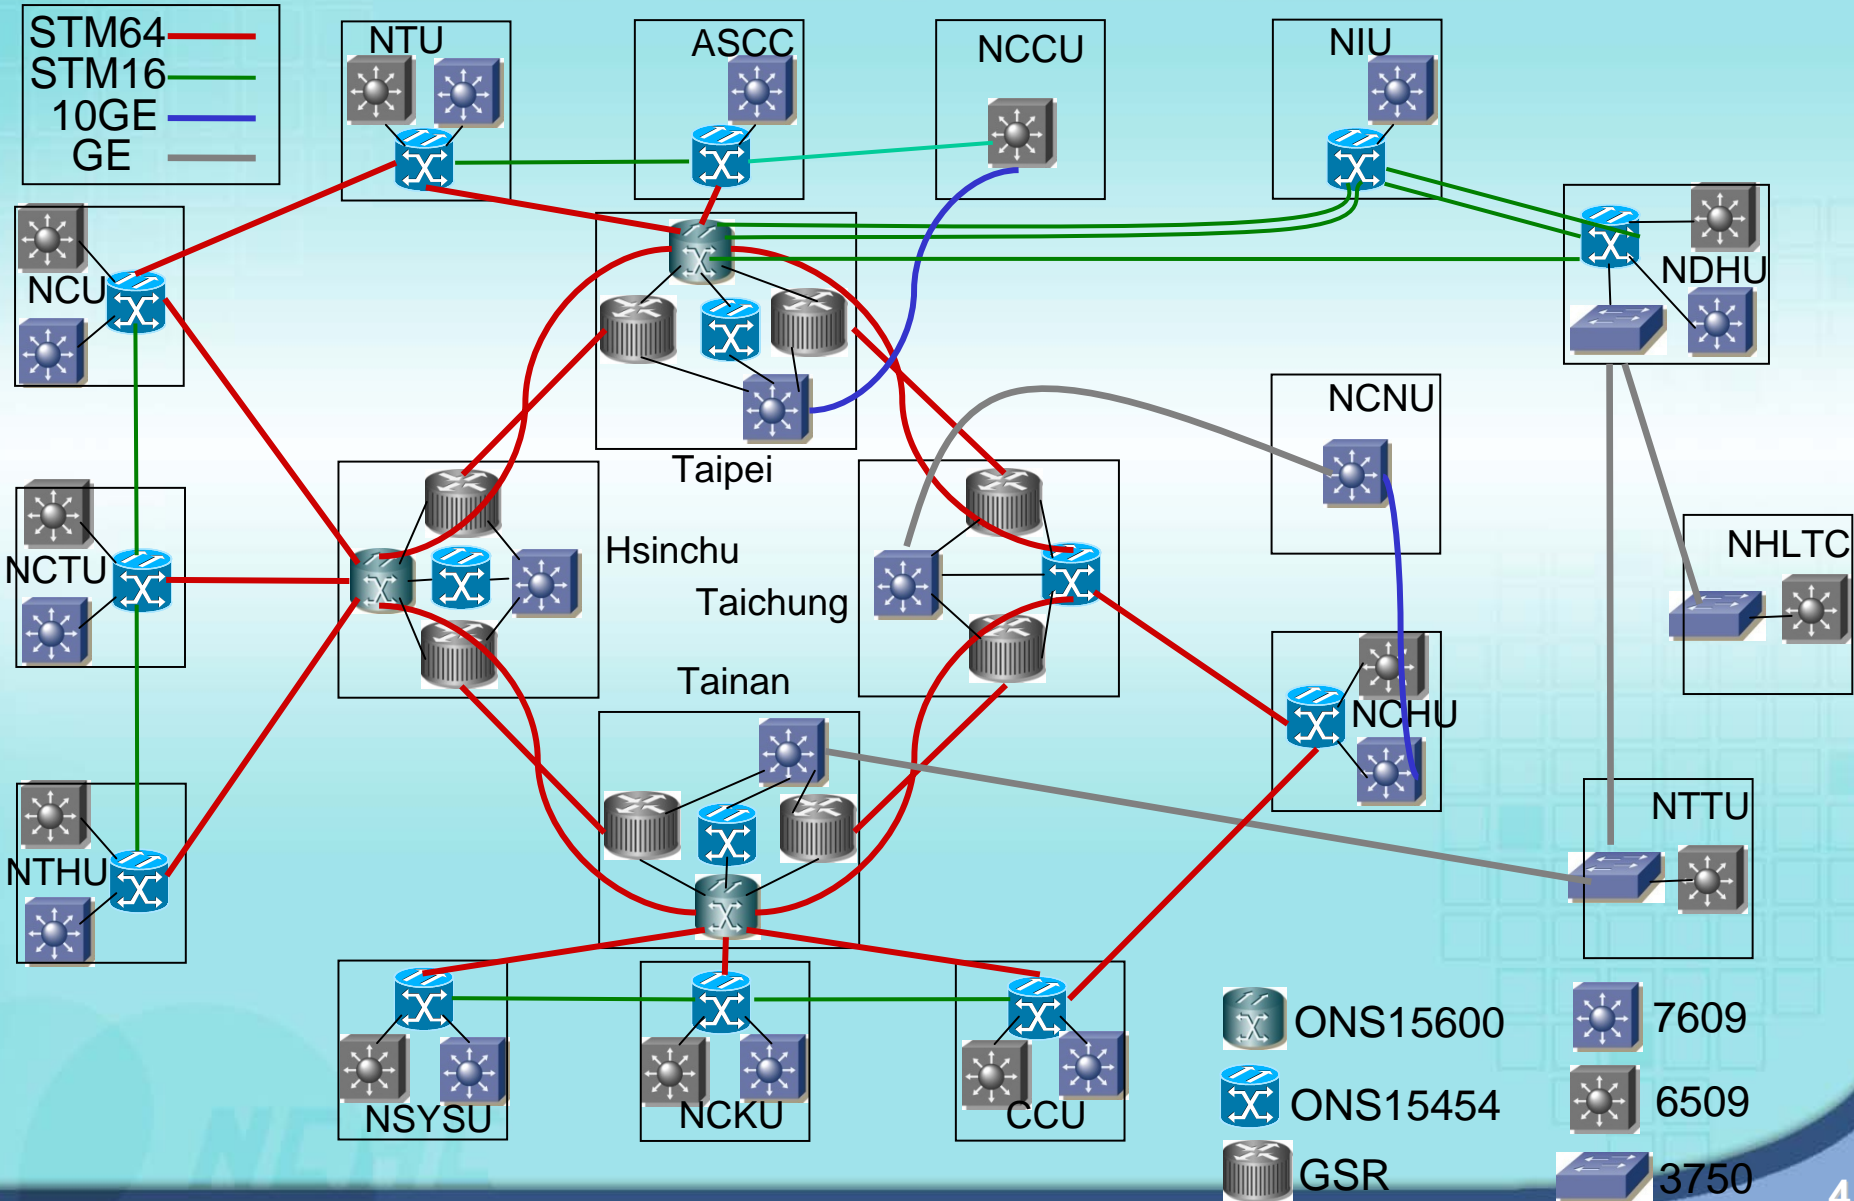

# Domestic Network: TWAREN

TaiWan Advanced Research and Education Network

- 4000 schools, 80+ colleges / research organizations
- 5 million users
- ◆ 4 core nodes
- ◆ 20G backbone
- ◆ 12 GigaPops
- ◆ Connects HPC resources in North and South Taiwan
- ◆ Built-in fault-tolerance

# Interconnecting with L1/L2/L3 devices

# TWAREN's International Connections

- Pacific Crossing to USA's west coast upgraded to 5 Gb/s
- Connections between LA, Palo Alto, Chicago, and New York are 2.5 Gb/s
- Connects to the rest of the world via the U.S.'s Abilene Network
- Connection expanded to Europe in 2006 (IEEAF donated 622 Mbps of bandwidth/fiber optic cable) ↴