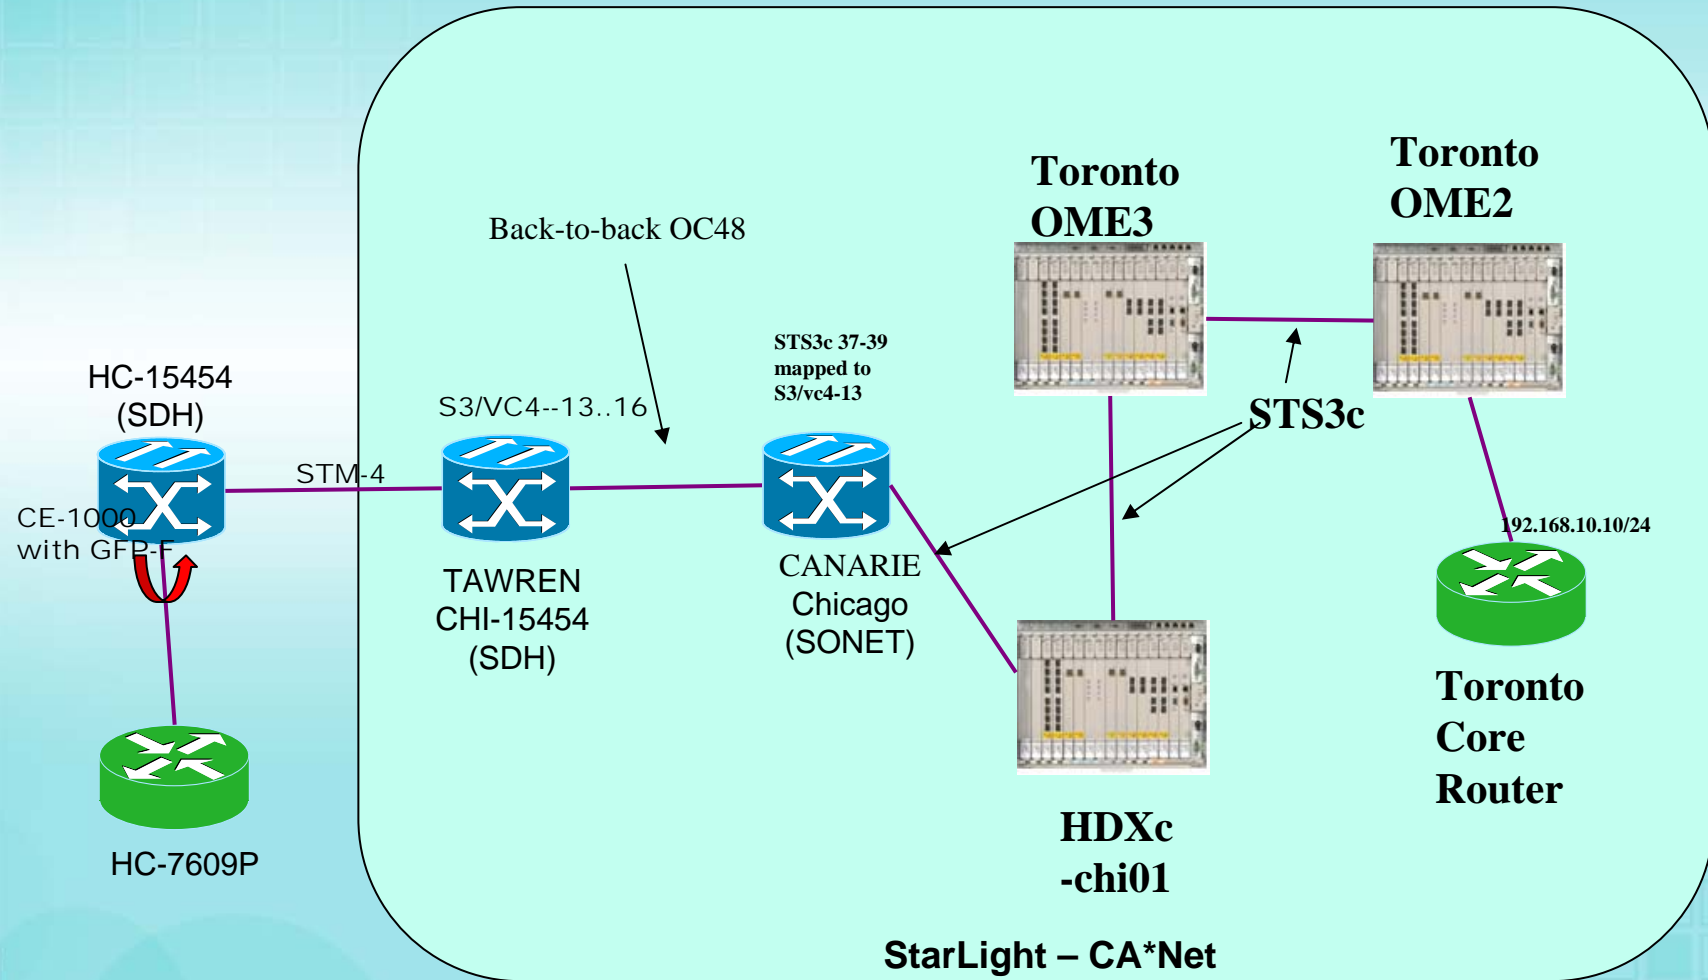

# Live Medical Streaming (1/2)

High-quality video streaming of live surgery with CESNet:

- 2007/10: Ophthalmology surgery (NCKU College of Medicine in Taiwan and Central Military Hospital in Czech).

# Live Medical Streaming (2/2)

- 2008/9: Demo of gastrointestinal endoscopy in CESNET08 conference (8 sites in Japan, Taiwan, Italy, Spain and Czech).

*Live endoscopy lesson from Asia*

September 25th 2008,  
Prague, Usti o.Elbe., Fukuoka, Kyoto, Rome, Barcelona

# TWAREN – STARLight-CANARIE

## HPDMnet Circuit