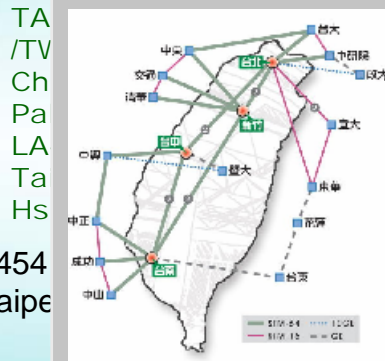

# TWAREN's International Connections

- Pacific Crossing to USA's west coast upgraded to 5 Gb/s
- Connections between LA, Palo Alto, Chicago, and New York are 2.5 Gb/s
- Connects to the rest of the world via the U.S.'s Abilene Network
- Connection expanded to Europe in 2006 (IEEAF donated 622 Mbps of bandwidth/fiber optic cable) ↴

# TaiwanLight Logical Topology

- TaiwanLight is the international part of TWAREN (Taiwan Advanced Research and Education Network) ↗

# TWAREN-CESNET Link

Taiwan

U.S.A

Europe

15454

I2 HDXc

Amsterdam

applications  
not connected yet

*TW-CZ Lightpath*  
Single hop  
RTT 310ms  
Bandwidth 576Mbps

TWAREN

CESNET

15454  
@Taipe

15454  
@Hsinchu

7609P  
@Hsinchu

Back to back  
fiber

15454  
@LA