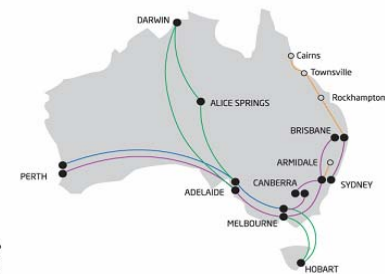

Domestic Footprint

AARNet National Network 2006