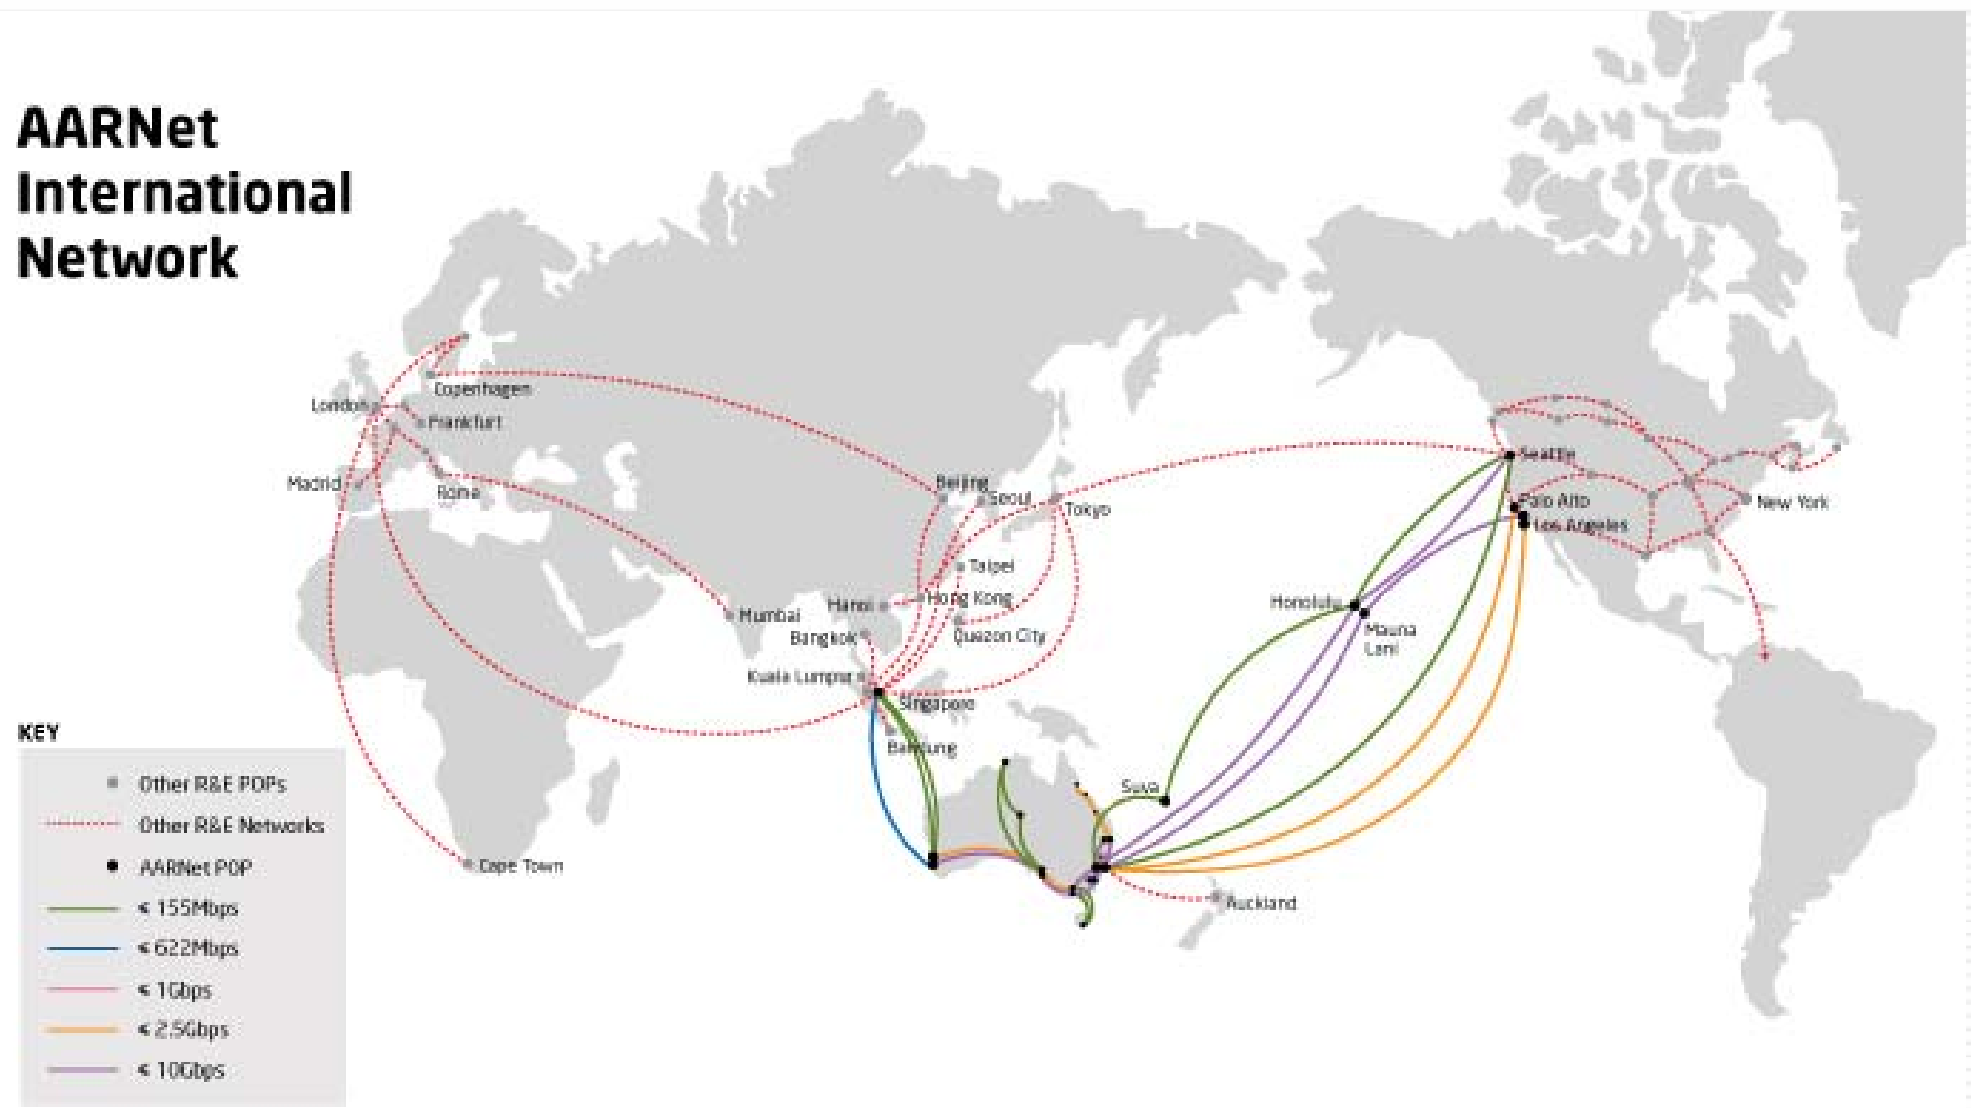

AARNet – Australia's NREN

AARNet International Network