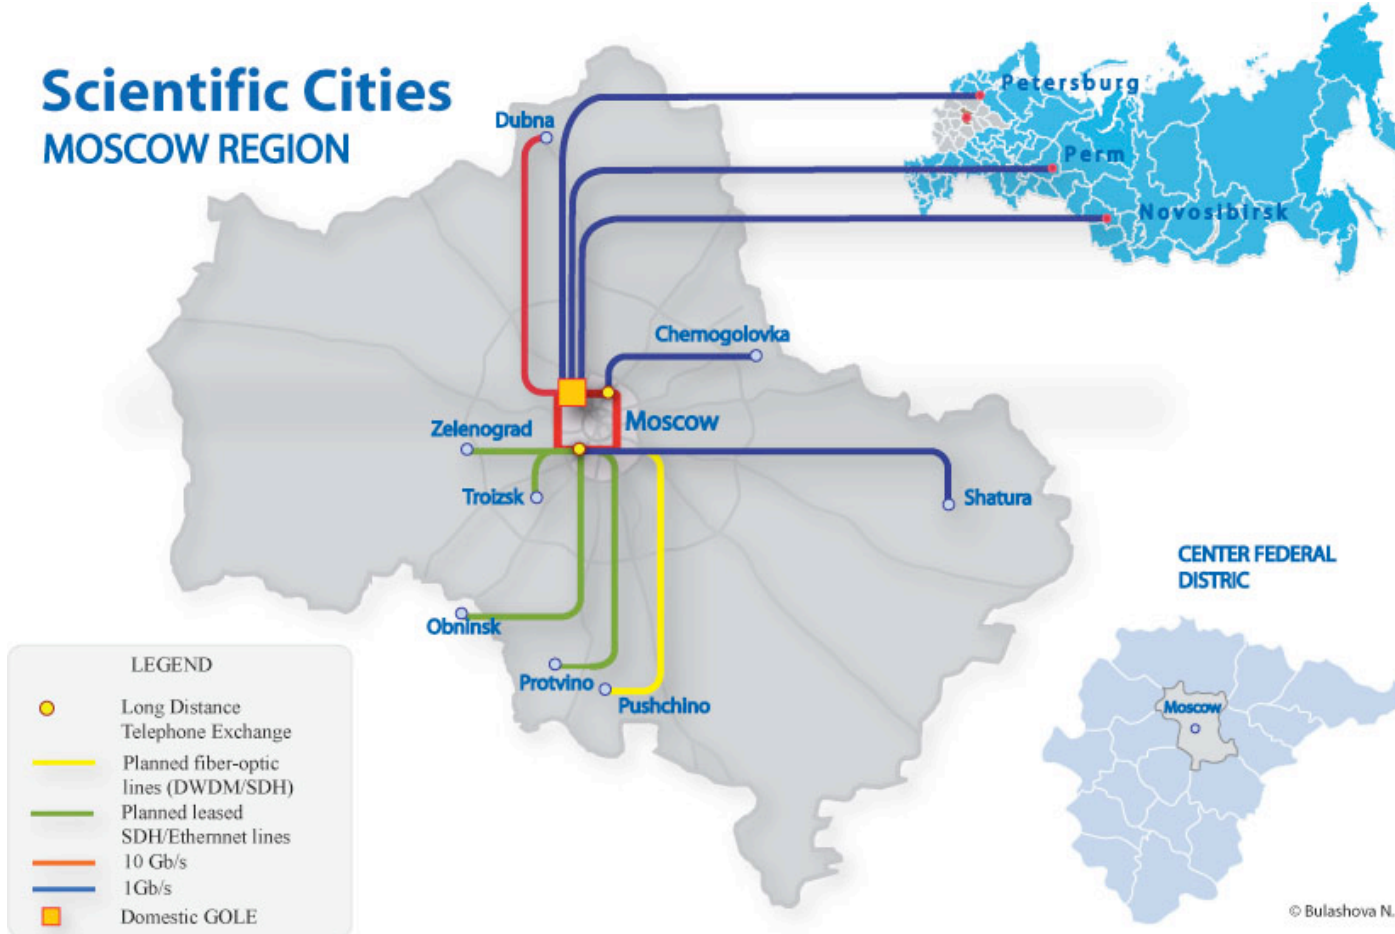

➤ **RBnet's connections**

NORDUnet - NorthenLight - NetherLight - StarLight

➤ **RBnet's chnnels:**

Moscow – Petersburg - Stockholm - Amsterdam - Chicago

STM-64

➤ **RUNnet's connection:**

NORDUnet

➤ **RUNnet's chanel:**

Moscow – Petersburg - Stockholm STM-64

Domestic connection

- Constructed on R&E Russian networks - joint efforts of the RBNET/RUNNet/RASnet (e-arena)
- RBnet/Runnet have constructed own DWDM-infrastructure S.Petersburg - Helsinki (32 channels, NORTEL equipment)
- S.Petersburg - Moscow; lease optical channels
- Today: 2-level structure, 7 main PoPs at Russia
- Cover over 50 regions of Russian Federation
- Based on Russian optical infrastructure of the providers such as Rostelecom/TransTeleCom/Eurotel

GLIF-2009
Daejeon, Korea, 2009

RUSSIAN R&E IP-BACKBONE NETWORK

RIPN		LEGEND	
	Planned SDH/Ethernet lines		Domestic GOLE
	IP-lines		RBNNet Regional POPs
	International GOLE		RBNNet POPs

GLIF-2009
Daejeon, Korea, 2009

2008 - RIPN in partnership with Regions. Moscow Region. High Energy Physics

Advanced Networking infrastructure for the National Large scale science application.

Scientific Cities MOSCOW REGION

GLIF-2009
Daejeon, Korea, 2009