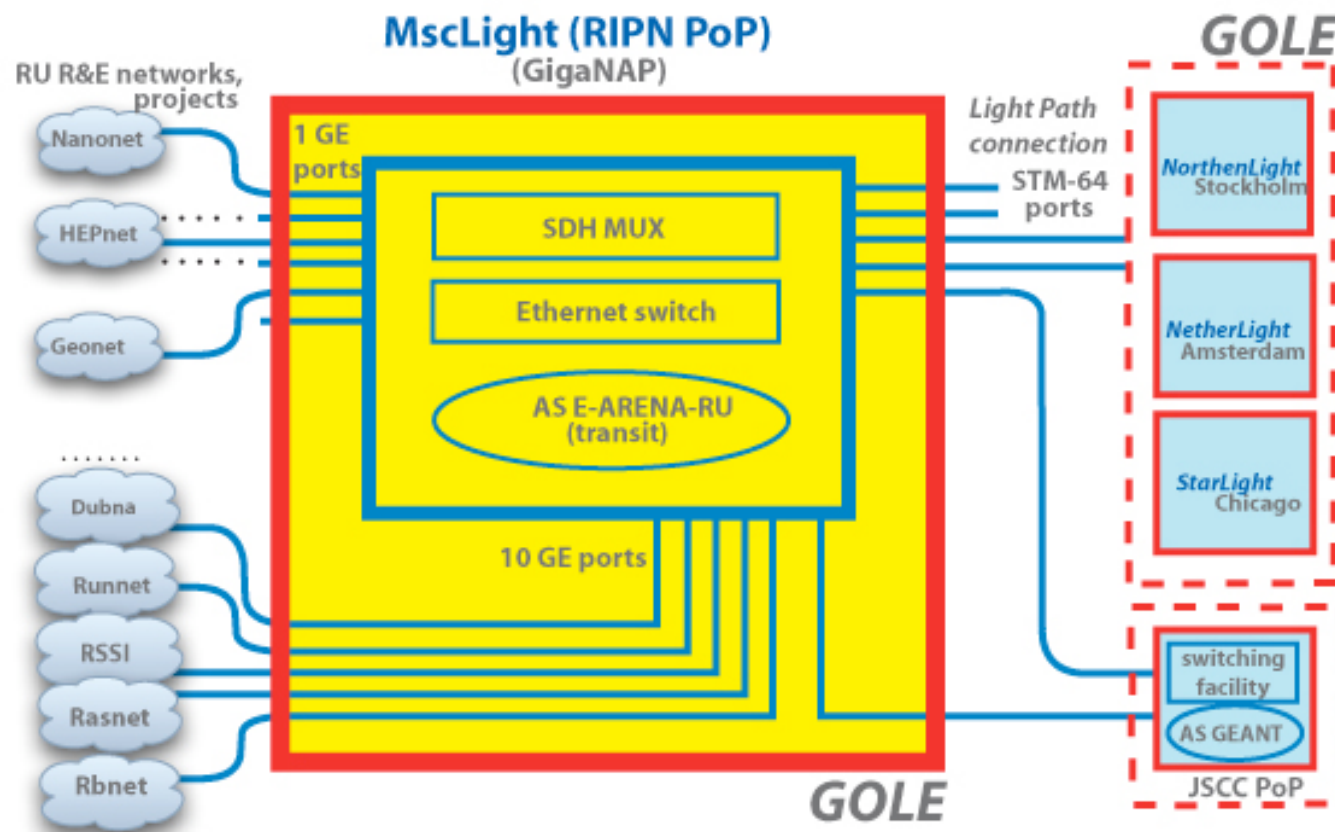

1
MscLight

GEANT-PoP

2
MscLight

Locations

1
ROSNIROS,
1, Kurchatov square
Moscow, Russia, 123182

2
M9 Telephone Exchange, 7,
Butlerov Street,
Moscow, Russia

Sponsoring Organization

Russian Institute for Public Networks (RIPN) has been founded in 1992 by the Science and Higher School State Committee of Russia, Russian Research Centre "Kurchatov Institute"

MscLight

Equipment

123182, Russia,
Moscow, Kurchatov
square, 1
(ROSNIROS)

GLIF-2009
Daejeon, Korea, 2009

MscLight

Summary

Location	1.ROSNIROS, Kurchatov square, 1, Moscow, Russia, 123182, 2.M9 Telephone Exchange, 7, Butlerov Street, Moscow, Russia
Sponsoring Organization(s)	RIPN (ROSNIROS)
Website	http://www.ripn.net:8080/about/en/
Service Contact	Administrative contact: admin@ripn.net Network Operations Center: noc@rbnet.ru
Interfaces	Cisco, Nortel 1000 Base-T 1000 Base-SX 1000 Base-LX 10GBASE-SX 10GBASE-LX STM-64 (Packet over SONET)
Connectivity	1 x 10 Gbps to NorthernLight (and NetherLigh, STARLight) provided and operated by RIPN Moscow, Russia 1 x 10 Gbps to NORDUnet IP provided and operated by RUNnet Moscow, Russia) Runnet-nordunet
Charging Policy	Free of Charge

Moscow – Petersburg - Stockholm STM-64

Domestic connection

- Constructed on R&E Russian networks - joint efforts of the RBNET/RUNNet/RASnet (e-arena)
- RBnet/Runnet have constructed own DWDM-infrastructure S.Petersburg - Helsinki (32 channels, NORTEL equipment)
- S.Petersburg - Moscow; lease optical channels
- Today: 2-level structure, 7 main PoPs at Russia
- Cover over 50 regions of Russian Federation
- Based on Russian optical infrastructure of the providers such as Rostelecom/TransTeleCom/Eurotel