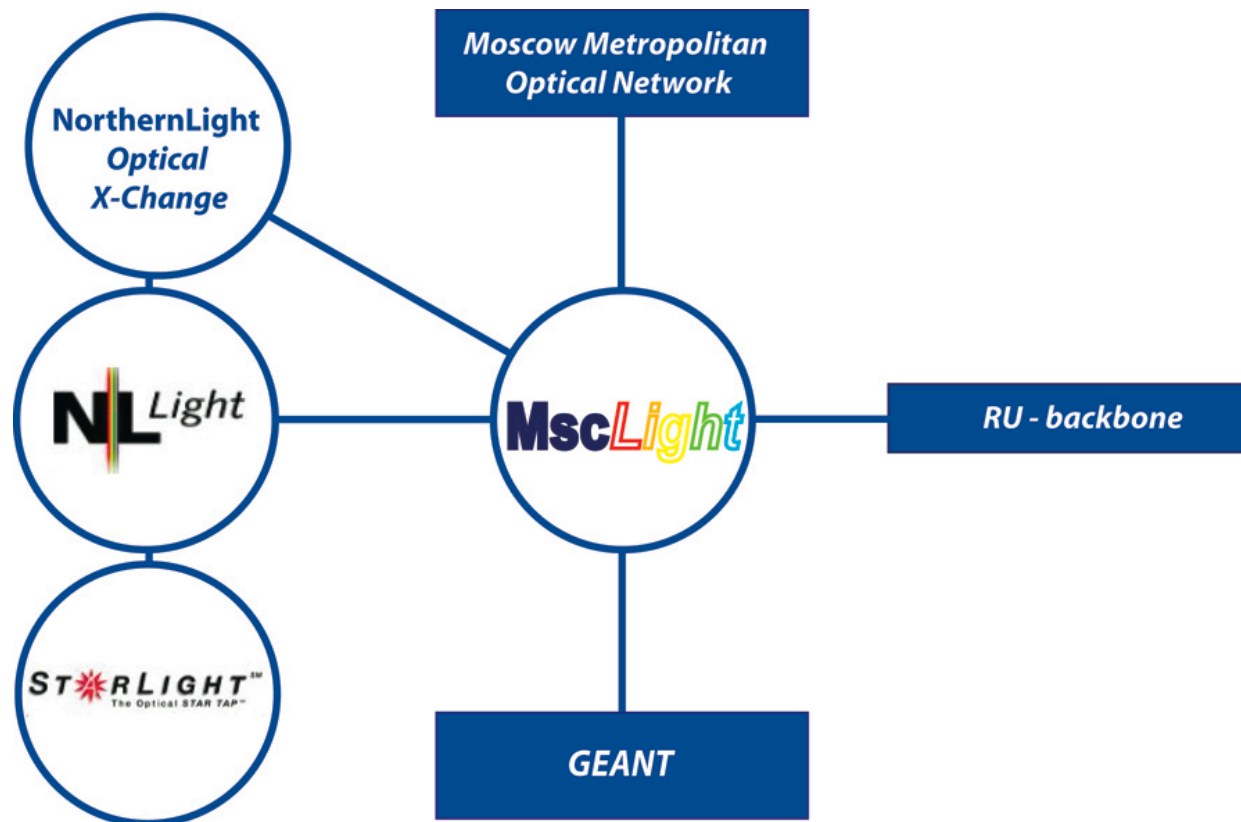

1
MscLight

GEANT-PoP

2
MscLight

Locations

1
ROSNIROS,
1, Kurchatov square
Moscow, Russia, 123182

2
M9 Telephone Exchange, 7,
Butlerov Street,
Moscow, Russia

Sponsoring Organization

Russian Institute for Public Networks (RIPN) has been founded in 1992 by the Science and Higher School State Committee of Russia, Russian Research Centre "Kurchatov Institute"

MscLight

Equipment

123182, Russia,
Moscow, Kurchatov
square, 1
(ROSNIROS)

GLIF-2009
Daejeon, Korea, 2009

MscLight

Summary

Location	1.ROSNIROS, Kurchatov square, 1, Moscow, Russia, 123182, 2.M9 Telephone Exchange, 7, Butlerov Street, Moscow, Russia
Sponsoring Organization(s)	RIPN (ROSNIROS)
Website	http://www.ripn.net:8080/about/en/
Service Contact	Administrative contact: admin@ripn.net Network Operations Center: noc@rbnet.ru
Interfaces	Cisco, Nortel 1000 Base-T 1000 Base-SX 1000 Base-LX 10GBASE-SX 10GBASE-LX STM-64 (Packet over SONET)
Connectivity	1 x 10 Gbps to NorthernLight (and NetherLigh, STARLight) provided and operated by RIPN Moscow, Russia 1 x 10 Gbps to NORDUnet IP provided and operated by RUNnet Moscow, Russia) Runnet-nordunet
Charging Policy	Free of Charge

GLIF-2009
Daejeon, Korea, 2009

MscLight

and connection to GLIF GOLEs

123182, Russia,
Moscow, Kurchatov
square, 1 (ROSNIROS)

GLIF-2009
Daejeon, Korea, 2009

MscLight

Today:

International Connection