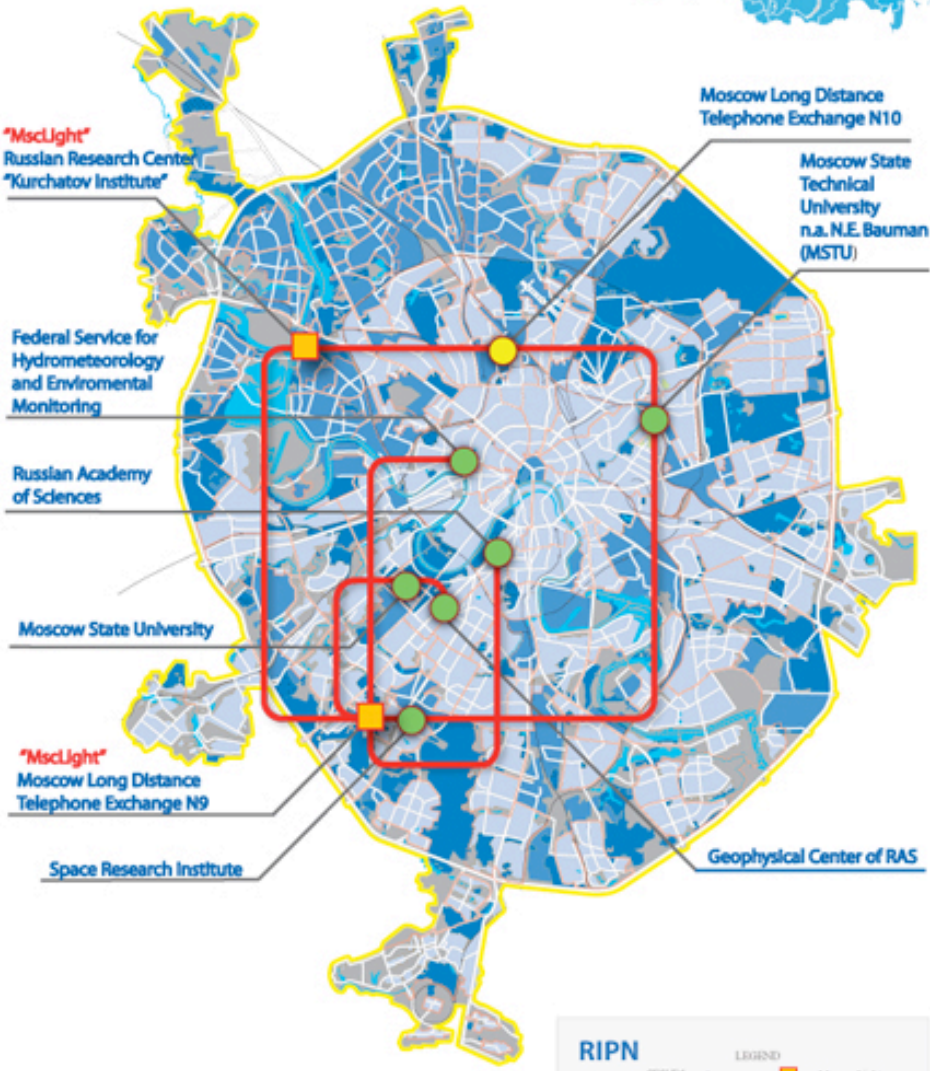

1
MscLight

GEANT-PoP

2
MscLight

Locations

1
ROSNIROS,
1, Kurchatov square
Moscow, Russia, 123182

2
M9 Telephone Exchange, 7,
Butlerov Street,
Moscow, Russia

Sponsoring Organization

Russian Institute for Public Networks (RIPN) has been founded in 1992 by the Science and Higher School State Committee of Russia, Russian Research Centre "Kurchatov Institute"

MscLight

Equipment

123182, Russia,
Moscow, Kurchatov
square, 1
(ROSNIROS)

GLIF-2009
Daejeon, Korea, 2009

MscLight

Summary

Location	1.ROSNIROS, Kurchatov square, 1, Moscow, Russia, 123182, 2.M9 Telephone Exchange, 7, Butlerov Street, Moscow, Russia
Sponsoring Organization(s)	RIPN (ROSNIROS)
Website	http://www.ripn.net:8080/about/en/
Service Contact	Administrative contact: admin@ripn.net Network Operations Center: noc@rbnet.ru
Interfaces	Cisco, Nortel 1000 Base-T 1000 Base-SX 1000 Base-LX 10GBASE-SX 10GBASE-LX STM-64 (Packet over SONET)
Connectivity	1 x 10 Gbps to NorthernLight (and NetherLigh, STARLight) provided and operated by RIPN Moscow, Russia 1 x 10 Gbps to NORDUnet IP provided and operated by RUNnet Moscow, Russia) Runnet-nordunet
Charging Policy	Free of Charge

Moscow – Petersburg - Stockholm STM-64

Domestic connection

- Constructed on R&E Russian networks - joint efforts of the RBNET/RUNNet/RASnet (e-arena)
- RBnet/Runnet have constructed own DWDM-infrastructure S.Petersburg - Helsinki (32 channels, NORTEL equipment)
- S.Petersburg - Moscow; lease optical channels
- Today: 2-level structure, 7 main PoPs at Russia
- Cover over 50 regions of Russian Federation
- Based on Russian optical infrastructure of the providers such as Rostelecom/TransTeleCom/Eurotel

Russia in World-wide LHC Computing Grid

Moscow (1-10Gps)	ITEP, RRC KI, SINP MSU, ...LPI, MEPhI
Protvino (plans 1Gbps)	IHEP
Dubna (10Gbps)	JINR
Novosibirsk (1Gps)	BINP
Troisk (100Mbps now, 1Gbps)	INR RAS
Gatchina (Plans 1 Gbps)	PNPI
S-Peterburg (1Gbps now)	SPbSU 8