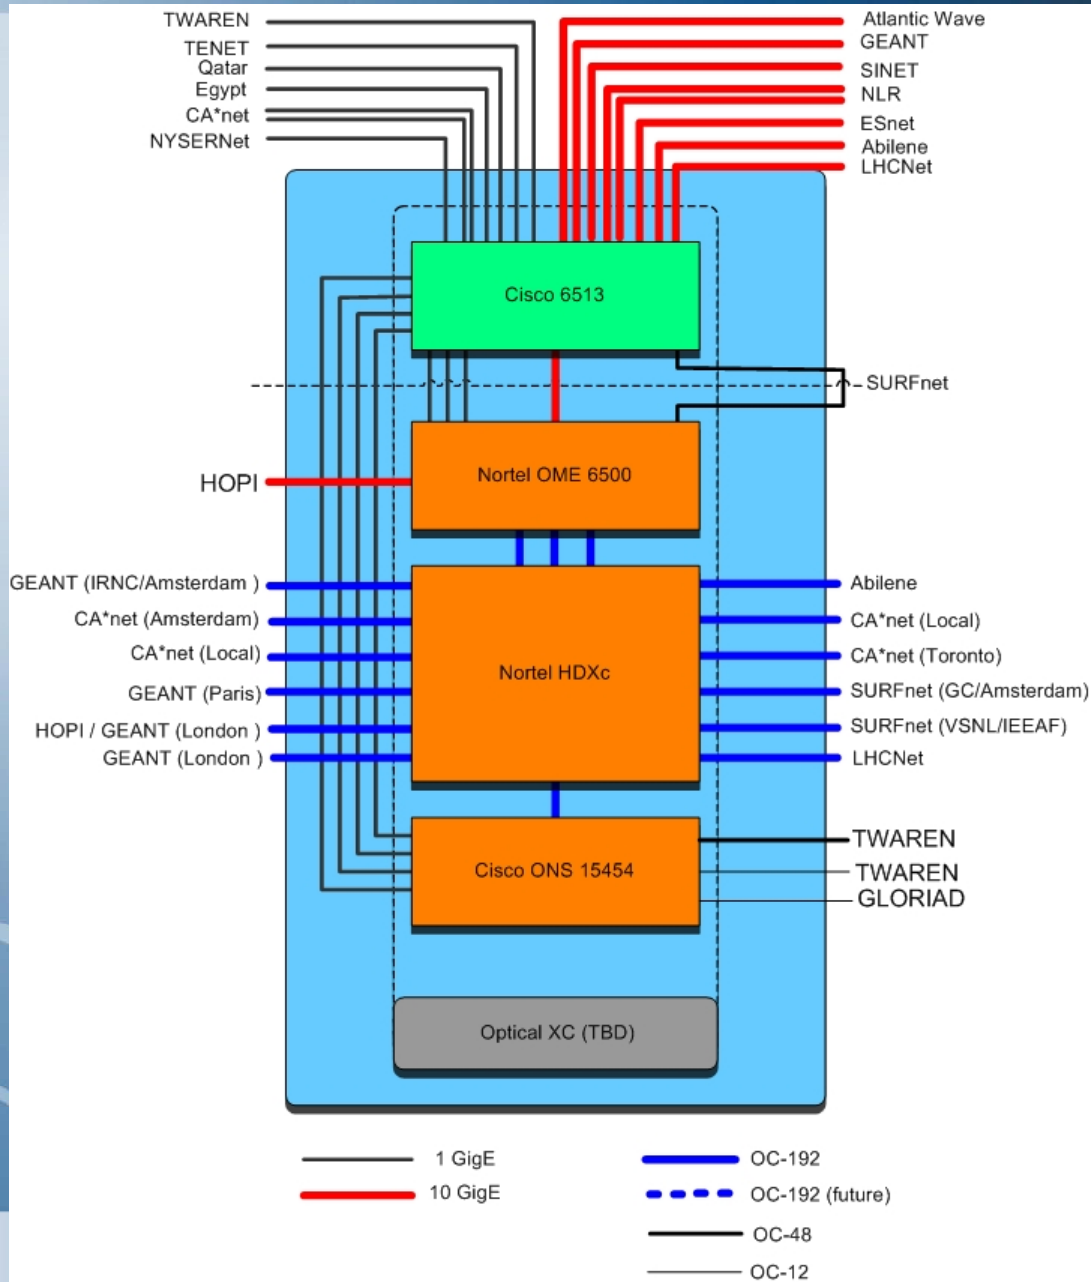

MAN LAN Update

Christian Todorov
January 20, 2008

MAN LAN Fee Changes 2008

- 2008 MAN LAN Connection Fees
 - Optical connections (HDX, OME, 15454)
 - 10GE/OC192: \$14,400
 - OC48: \$9,600
 - OC12: \$4,800
 - Ethernet connections remain the same
 - 10GE: \$14,400
 - 1GE: \$4,800

2009 MAN LAN Connection Fees

- In 2009 all fees will be:
 - 10GE/OC192: \$21,000
 - OC48: \$12,000
 - 1GE/OC12: \$6,000

No fee increases are currently anticipated for 2010

Other Items

- We will be upgrading the code on the HDXc in Q1 2008
- Intend to deploy DRAC on an experimental basis Q1 – Q2 2008
- Intend to deploy PerfSONAR Q2 2008