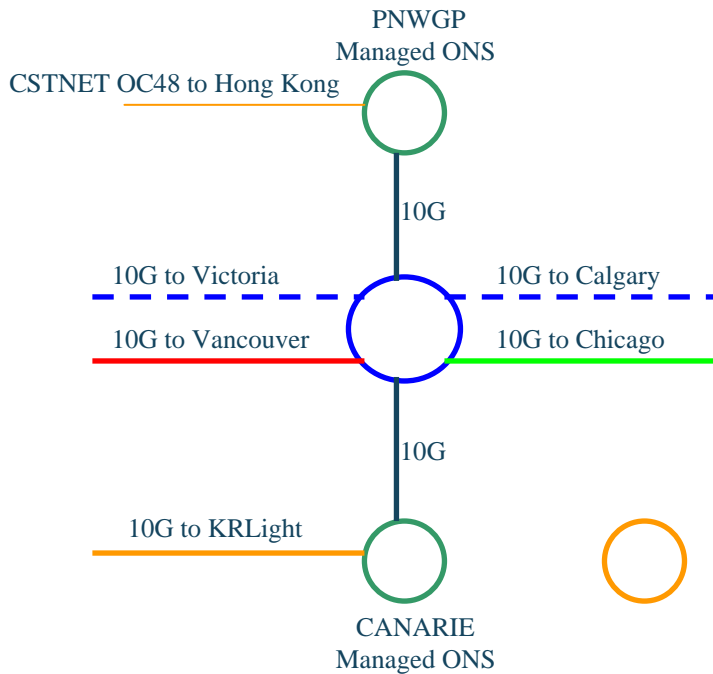

Seattle and Chicago GLOEs

Seattle