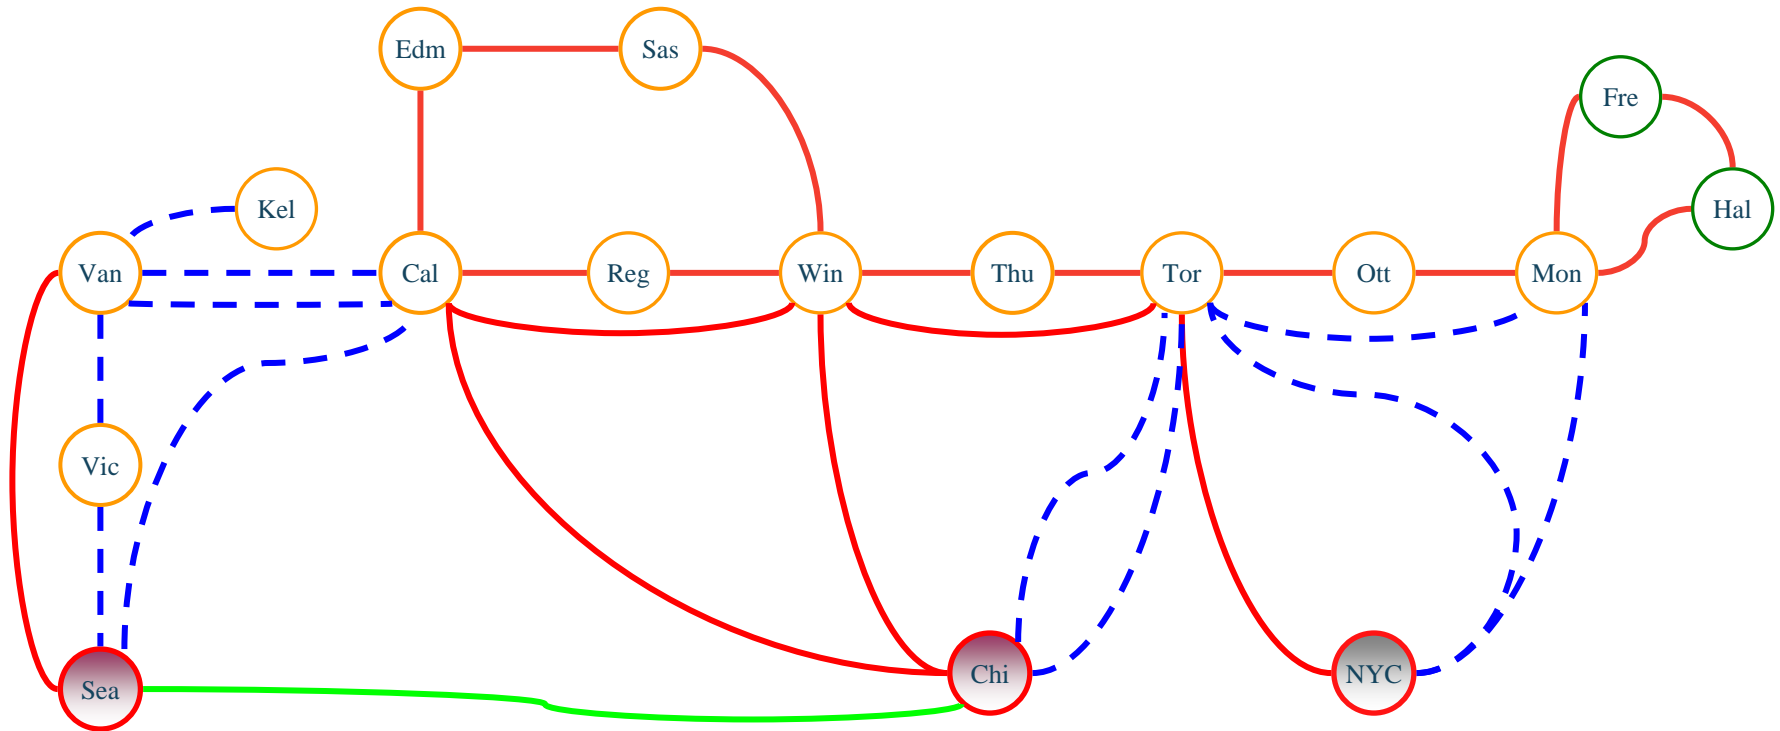

SONET infrastructure

Thu Nortel OME6500

Chi GLOEs

Fre CISCO ONS15454

--- ROADM Waves

— Carries Waves

— Swapped Wave

CANARIE

Canada's Advanced Network

Le réseau évolué du Canada