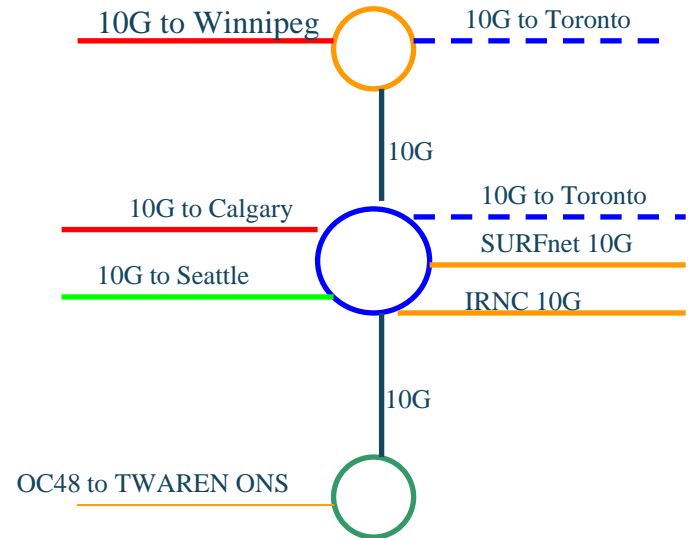

Chicago

Nortel OME6500

Nortel HDXc

CISCO ONS15454

--- ROADM Waves

--- Carriers Waves

--- Swapped Wave

--- Other Waves or circuits

CANARIE

Canada's Advanced Network

Le réseau évolué du Canada