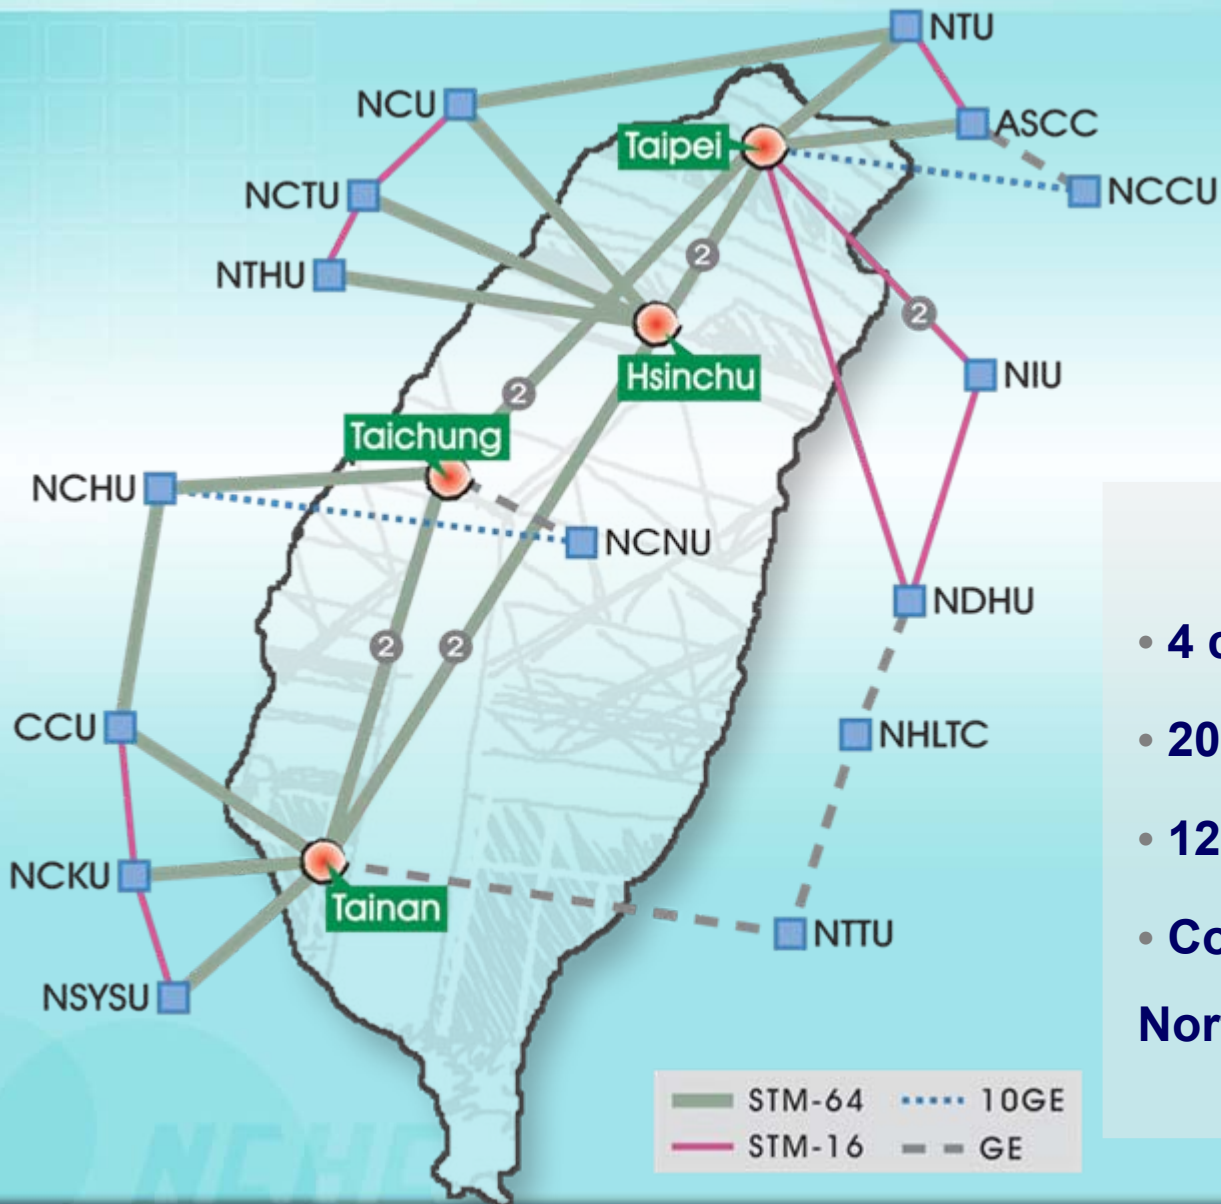

National
Center
for
High-Performance
Computing

TaiwanLight Updates

Li-Chi Ku

財團法人國家實驗研究院

國家高速網路與計算中心

NATIONAL CENTER FOR HIGH-PERFORMANCE COMPUTING

TWAREN Architecture

- 4 core nodes
- 20G backbone
- 12 GigaPops
- Connects HPC resources in North and South Taiwan

TWAREN Optical Backbone

TaiwanLight Logical Topology

- TaiwanLight is the international part of TWAREN (Taiwan Advanced Research and Education Network)

TaiwanLight Architecture

TaiwanLight Lightpath Topology

Live Ophthalmology Surgery

High-quality streaming of live ophthalmology surgery transmission with CESNet on 2007/10 (collaboration with NCKU College of Medicine and Central Military Hospital in Czech Republic).