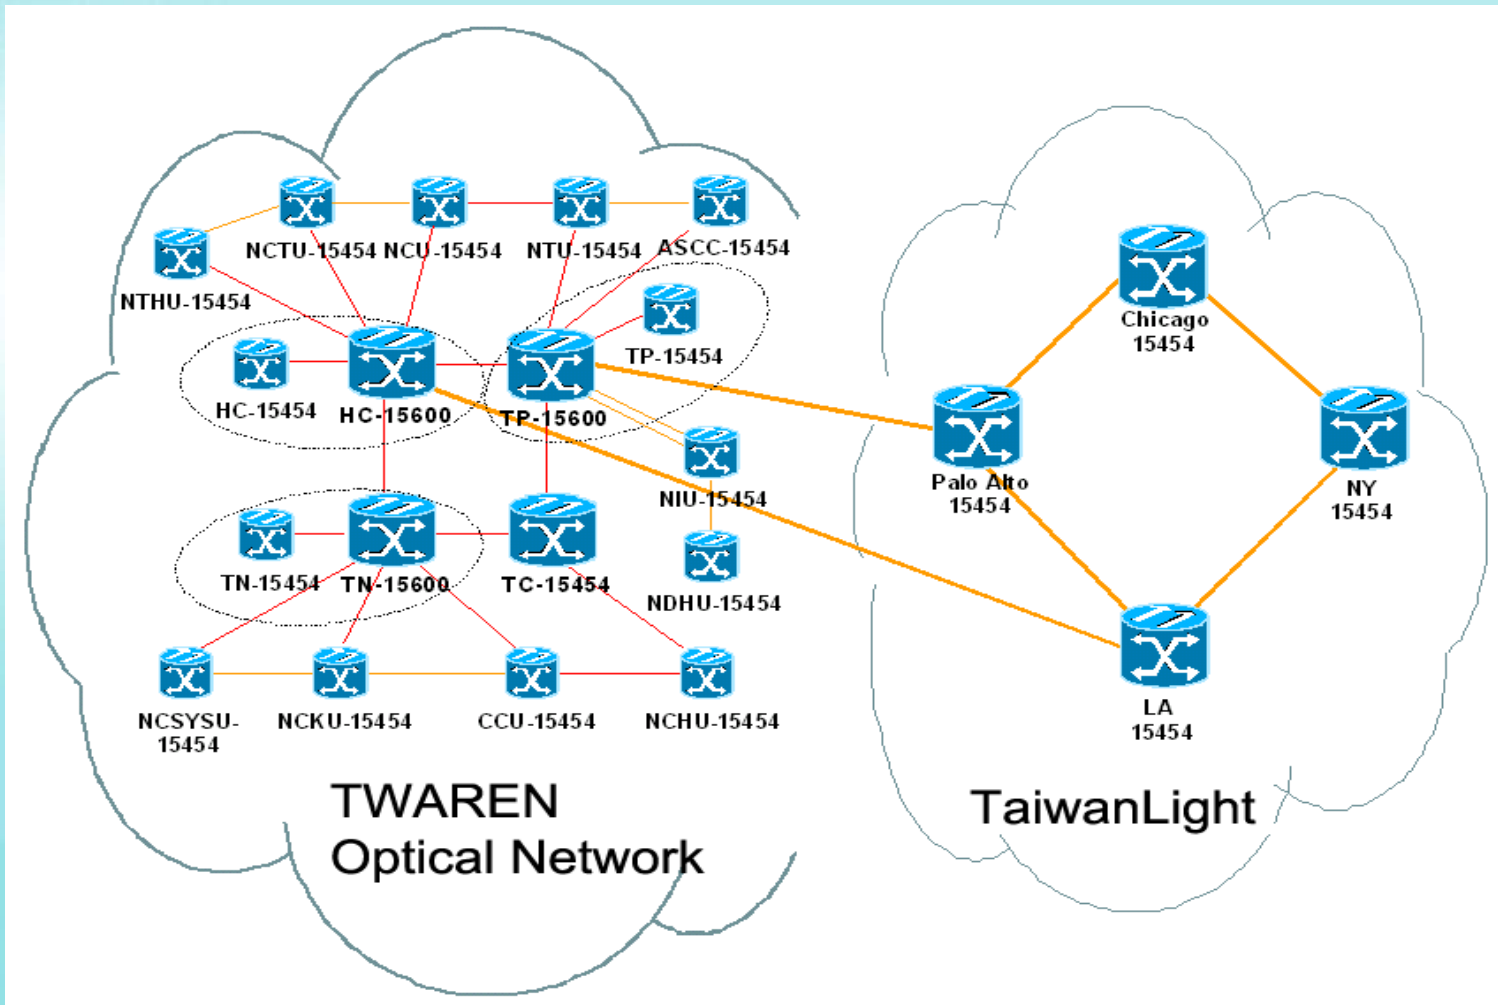

National
Center
for
High-Performance
Computing

TaiwanLight Updates

Li-Chi Ku

財團法人國家實驗研究院

國家高速網路與計算中心

NATIONAL CENTER FOR HIGH-PERFORMANCE COMPUTING

TWAREN Architecture

- 4 core nodes
- 20G backbone
- 12 GigaPops
- Connects HPC resources in North and South Taiwan

TWAREN Optical Backbone

TaiwanLight Logical Topology

- TaiwanLight is the international part of TWAREN (Taiwan Advanced Research and Education Network)

TaiwanLight Architecture

TaiwanLight Lightpath Topology