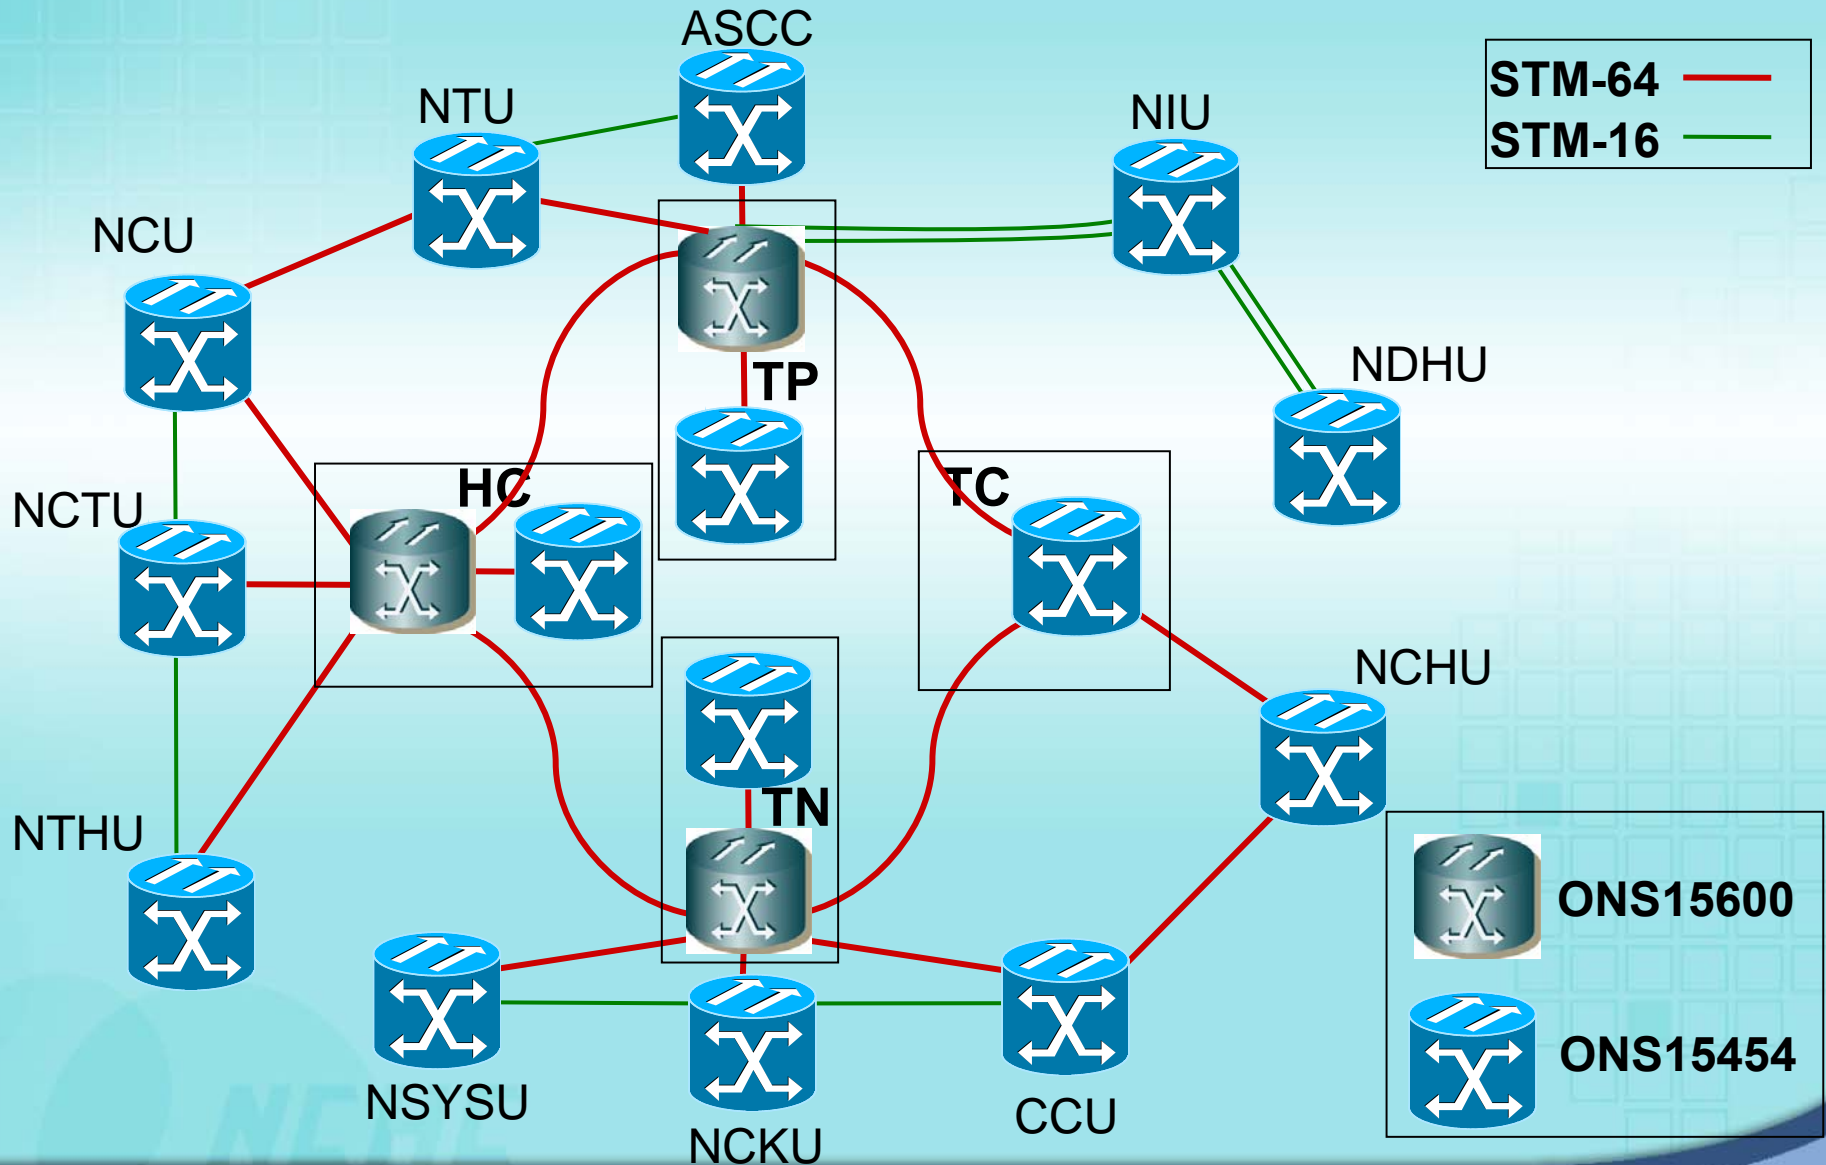

National
Center
for
High-Performance
Computing

TaiwanLight Updates

Li-Chi Ku

財團法人國家實驗研究院

國家高速網路與計算中心

NATIONAL CENTER FOR HIGH-PERFORMANCE COMPUTING

TWAREN Architecture

- 4 core nodes
- 20G backbone
- 12 GigaPops
- Connects HPC resources in North and South Taiwan

TWAREN Optical Backbone

TaiwanLight Logical Topology

- TaiwanLight is the international part of TWAREN (Taiwan Advanced Research and Education Network)

TaiwanLight Architecture

TaiwanLight Lightpath Topology

Live Ophthalmology Surgery

High-quality streaming of live ophthalmology surgery transmission with CESNet on 2007/10 (collaboration with NCKU College of Medicine and Central Military Hospital in Czech Republic).