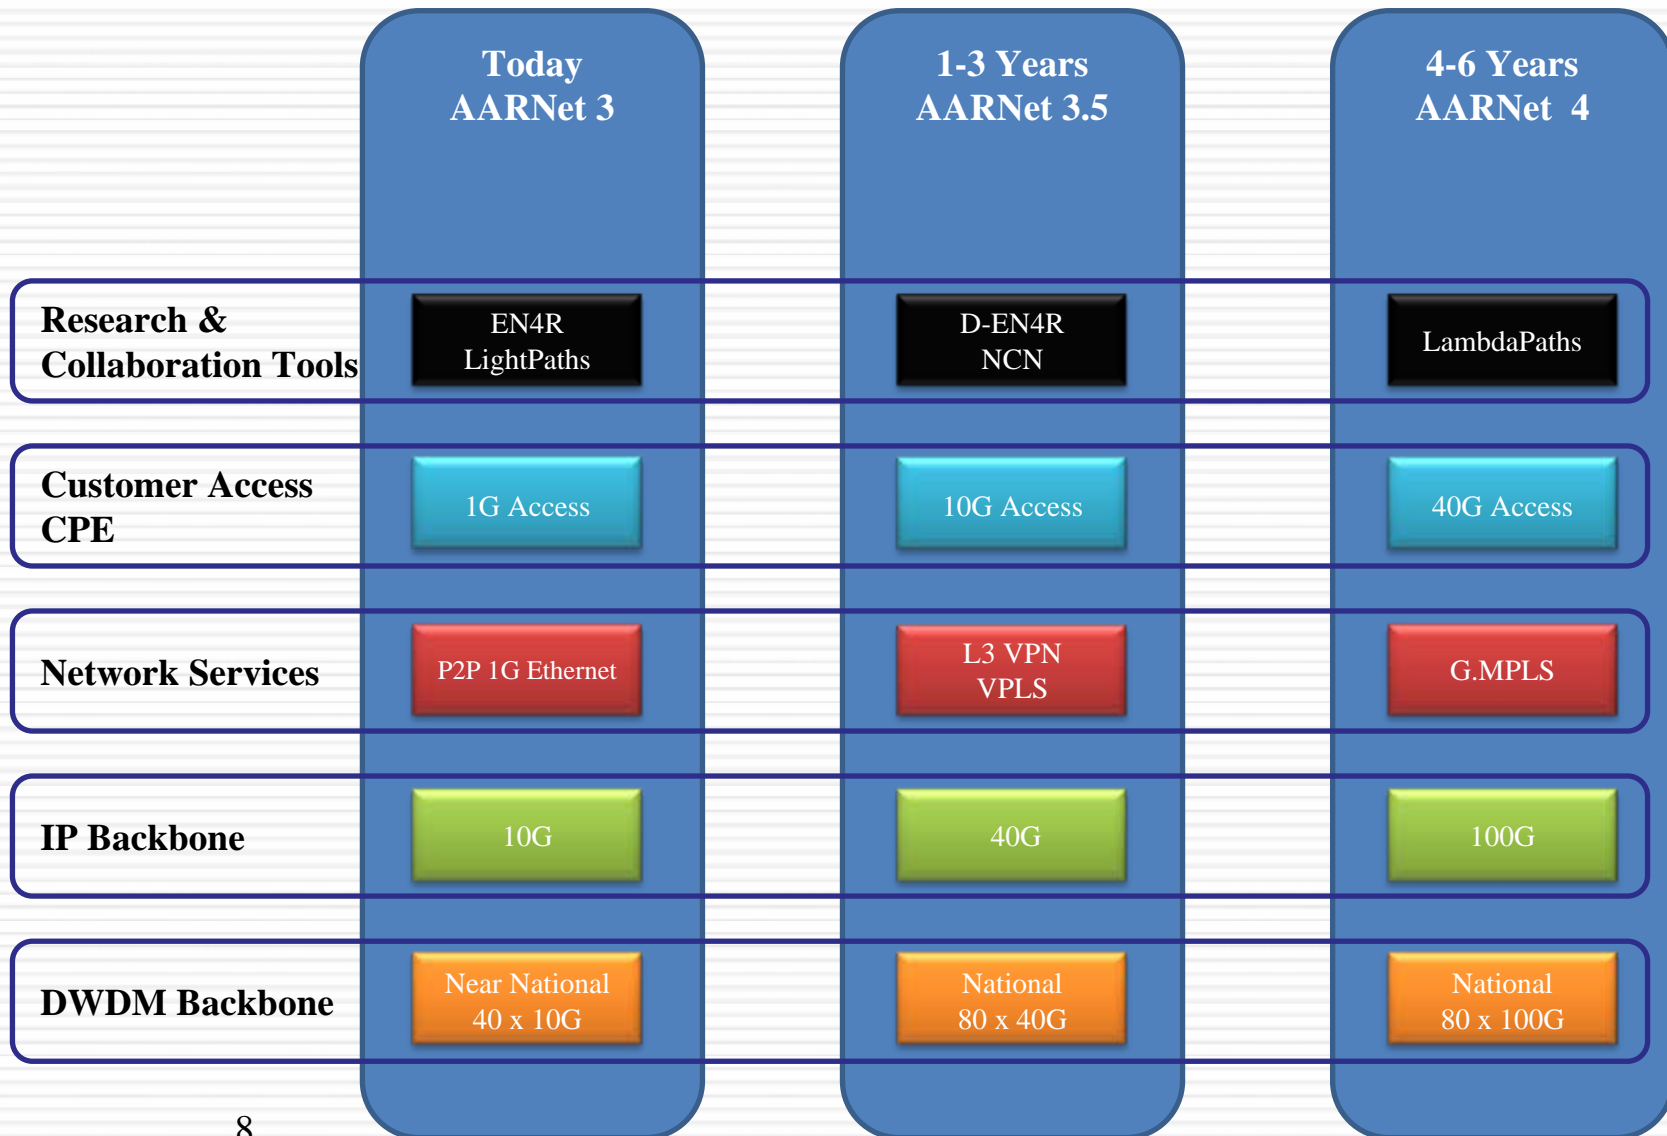

AARNet Network Roadmap