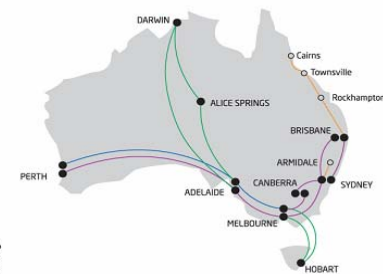

Domestic Footprint

AARNet National Network 2006