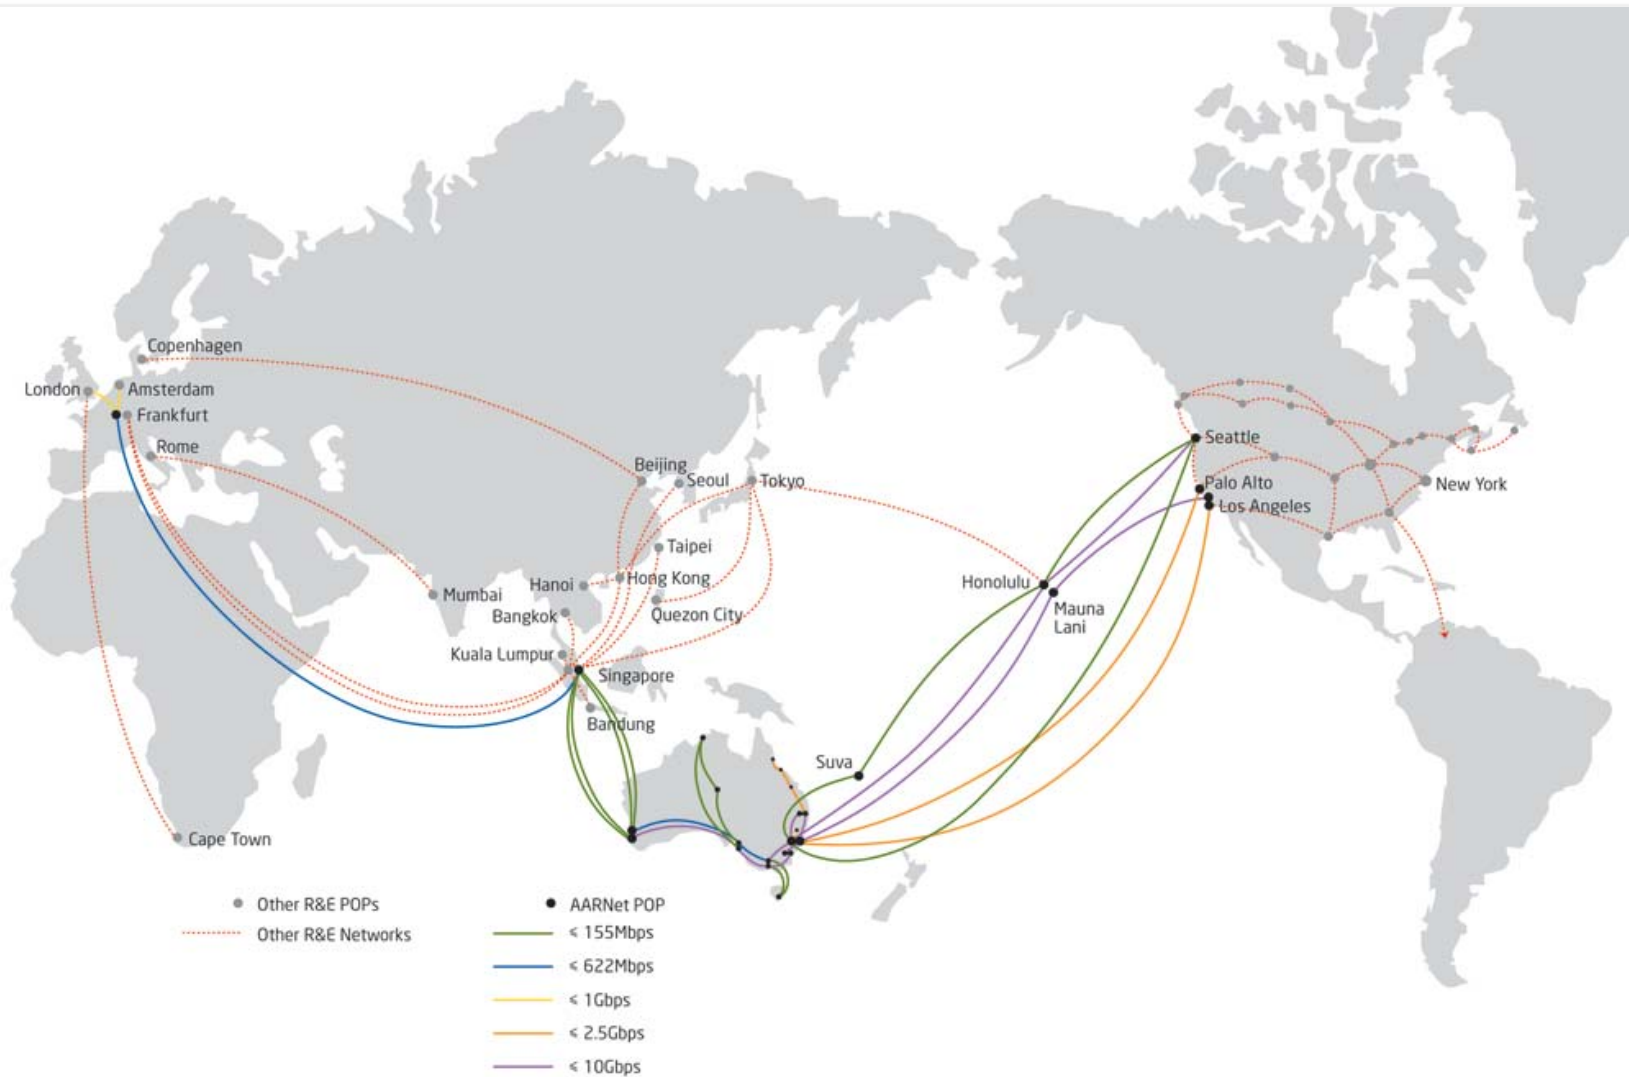

# Domestic Footprint

AARNet National Network 2006

- AARNet POP
- < 155 Mbps
- < 622 Mbps
- < 2.5 Gbps
- < 10 Gbps