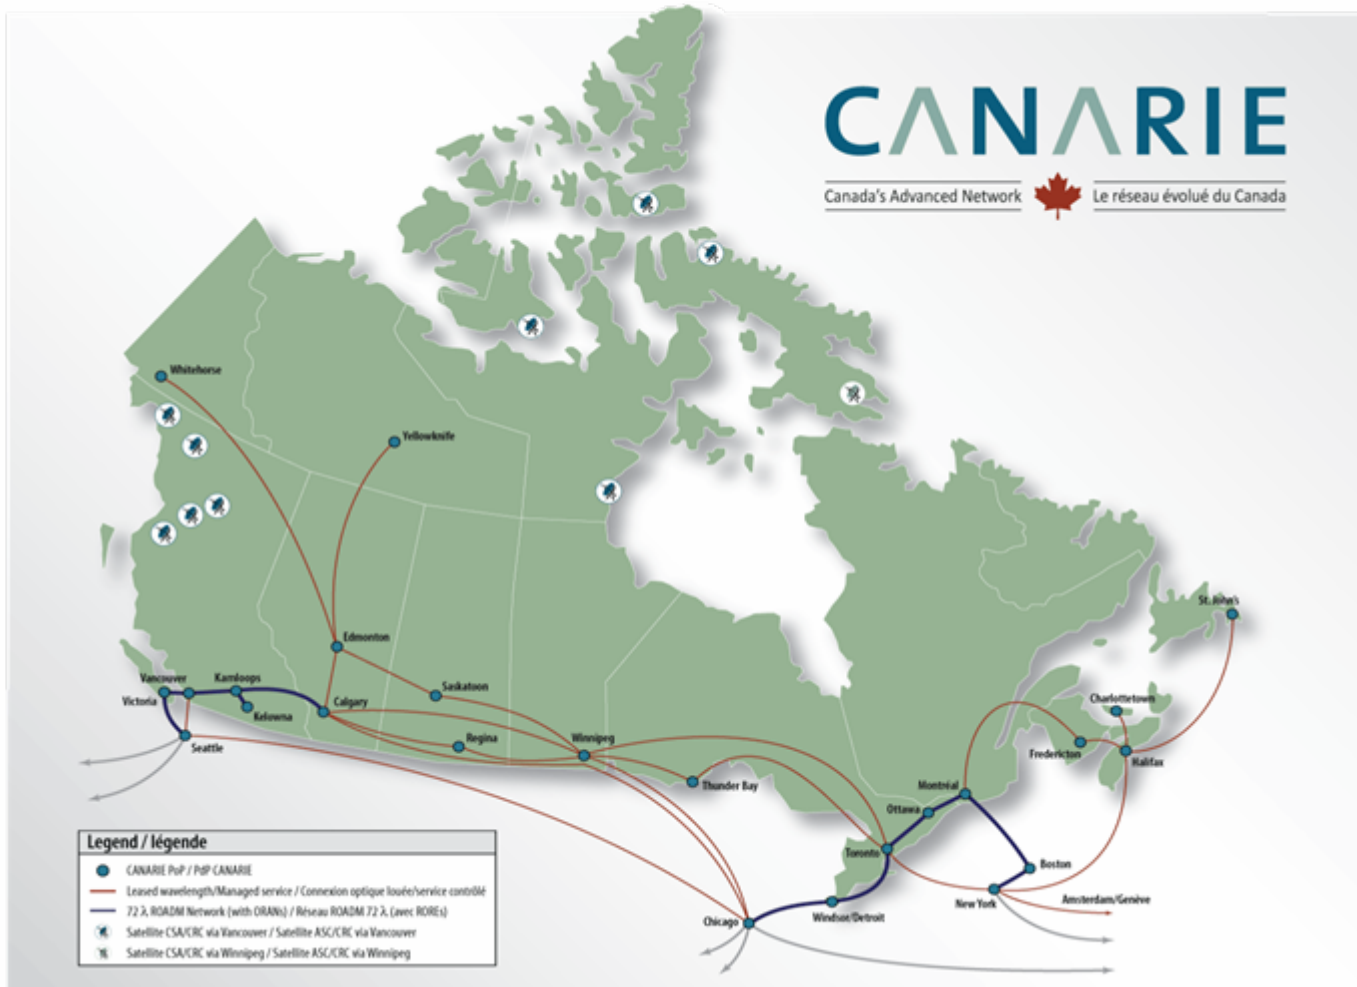

CANARIE Network Update

Eric Bernier, CTO

Presentation to GLIF Seattle, Washington

October 1st, 2008

eric.bernier@canarie.ca

A lot of Change at CANARIE

- NEW President and CEO, Guy Bujold
- NEW Chief Technology Officer, Eric Bernier
- NEW Chief Engineer, Thomas Tam

- **CANARIE-lit Wavelengths**
 - Used within the eastern and western ROADMs footprint.
- **Carriers-lit Wavelengths**
 - Required between the geographic expense of the Eastern and Western ROADMs and eastward beyond the Montreal PoP.
- **Swapped Wavelengths**
 - NLR provided a Seattle-Chicago 10G wave.
 - CANARIE provides 4 x Boston-New York 10G wavelengths and 1 Boston-Chicago 10G wave.