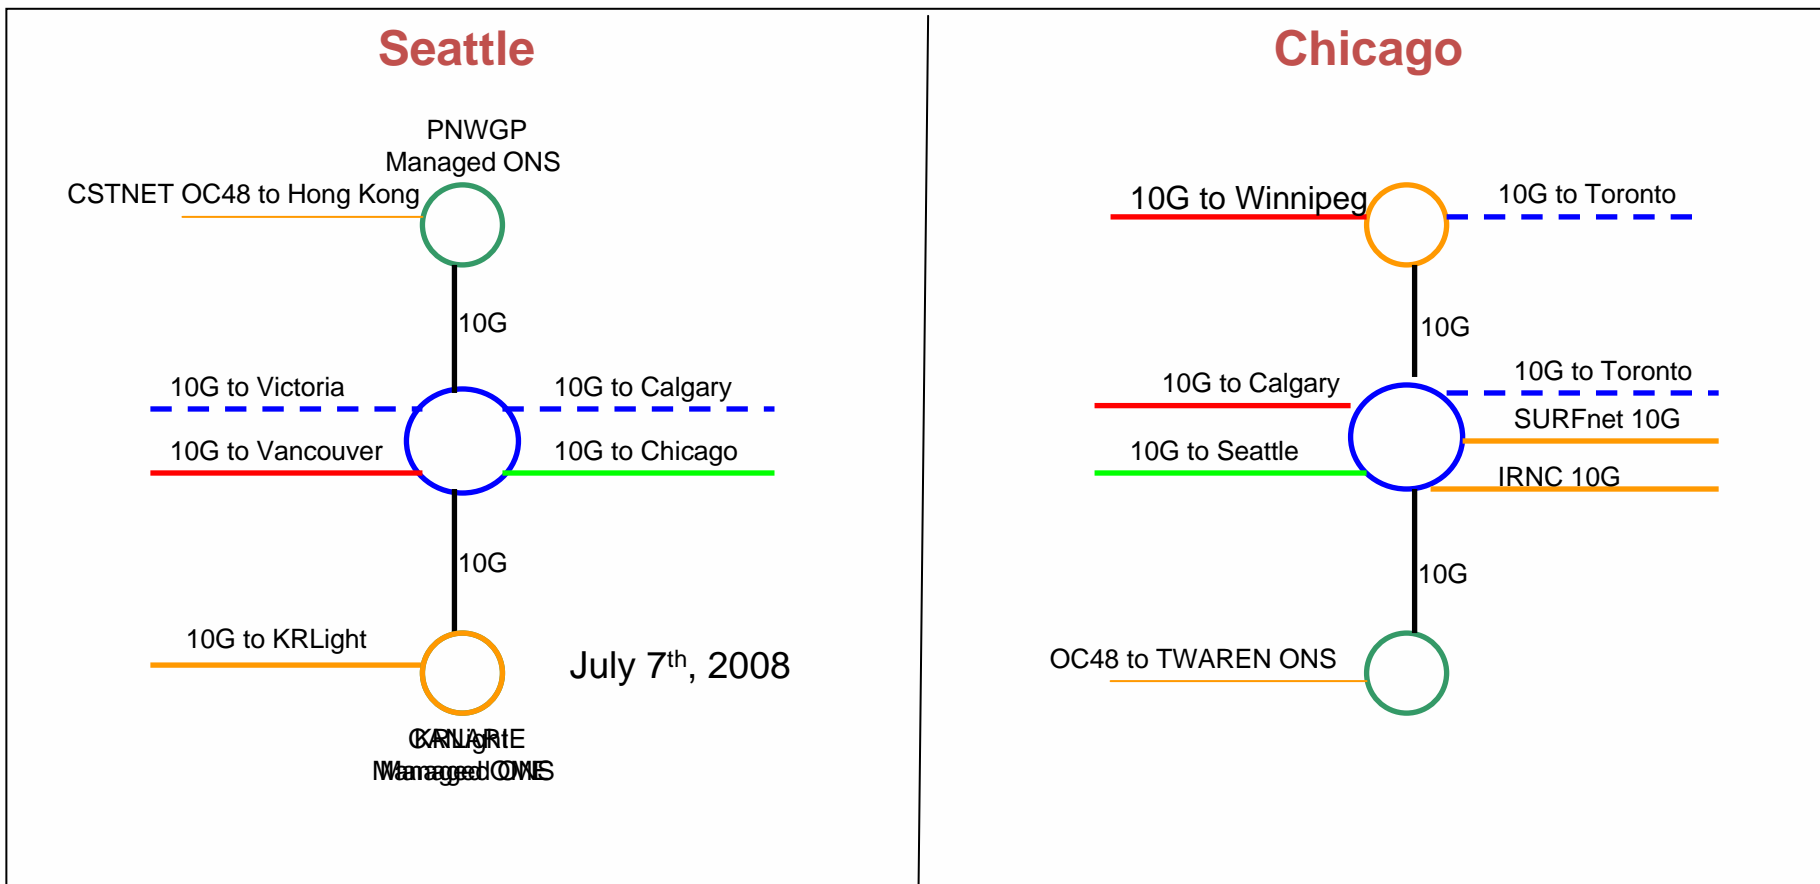

Seattle and Chicago GOLEs

Nortel OME6500

Nortel HDXc

CISCO ONS1545

--- ROADM Waves

--- Carries Waves

--- Swapped Wave

--- Other Waves or circuits