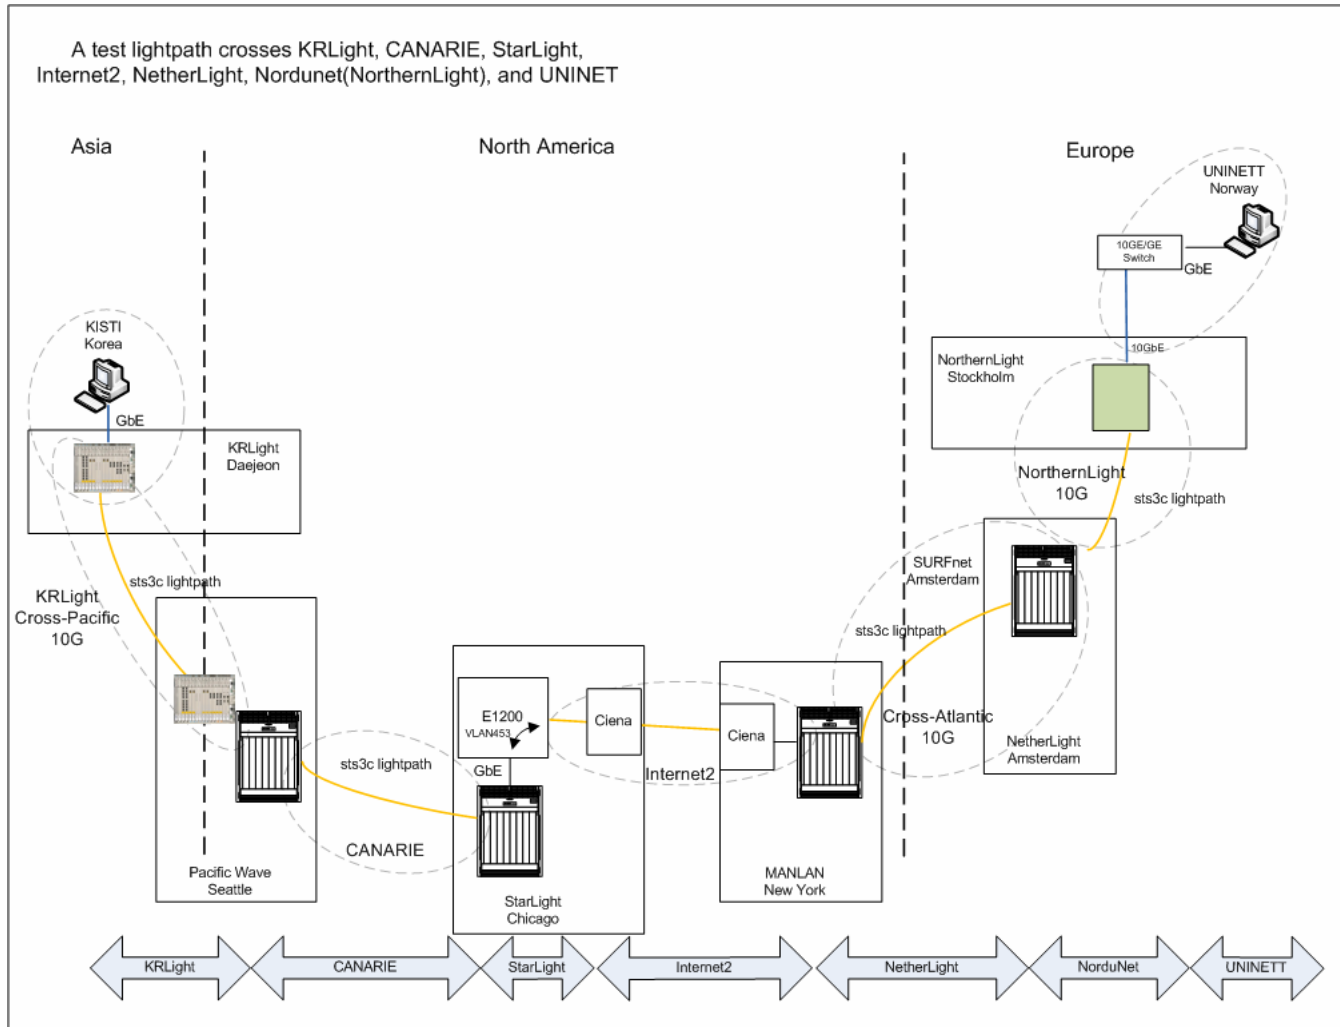

- **CANARIE-lit Wavelengths**
 - Used within the eastern and western ROADMs footprint.
- **Carriers-lit Wavelengths**
 - Required between the geographic expense of the Eastern and Western ROADMs and eastward beyond the Montreal PoP.
- **Swapped Wavelengths**
 - NLR provided a Seattle-Chicago 10G wave.
 - CANARIE provides 4 x Boston-New York 10G wavelengths and 1 Boston-Chicago 10G wave.

SONET Infrastructure

Seattle and Chicago GOLEs

Nortel OME6500

Nortel HDXc

CISCO ONS1545

--- ROADM Waves

--- Carries Waves

--- Swapped Wave

--- Other Waves or circuits

Thank you.

Any questions?