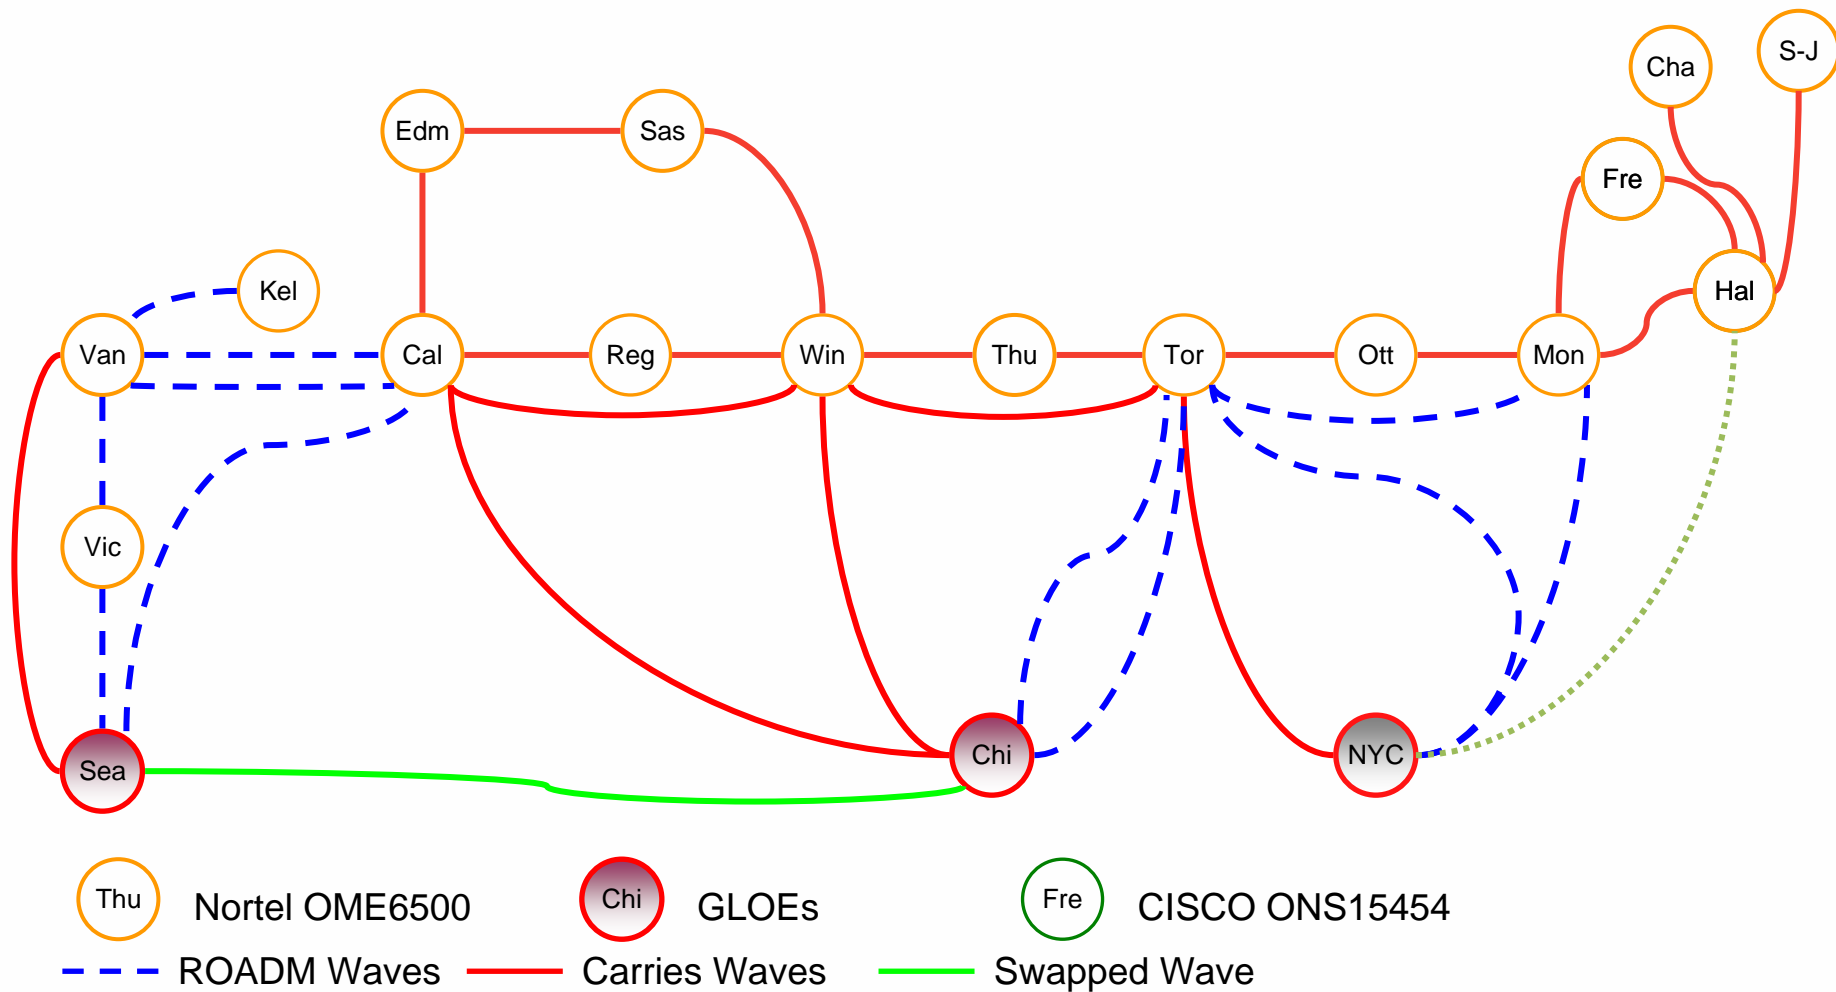

CANARIE Network Update

Eric Bernier, CTO

Presentation to GLIF Seattle, Washington

October 1st, 2008

eric.bernier@canarie.ca

A lot of Change at CANARIE

- NEW President and CEO, Guy Bujold
- NEW Chief Technology Officer, Eric Bernier
- NEW Chief Engineer, Thomas Tam

- **CANARIE-lit Wavelengths**
 - Used within the eastern and western ROADMs footprint.
- **Carriers-lit Wavelengths**
 - Required between the geographic expense of the Eastern and Western ROADMs and eastward beyond the Montreal PoP.
- **Swapped Wavelengths**
 - NLR provided a Seattle-Chicago 10G wave.
 - CANARIE provides 4 x Boston-New York 10G wavelengths and 1 Boston-Chicago 10G wave.

SONET Infrastructure

Seattle and Chicago GOLEs

Nortel OME6500

Nortel HDXc

CISCO ONS1545

--- ROADM Waves

--- Carries Waves

--- Swapped Wave