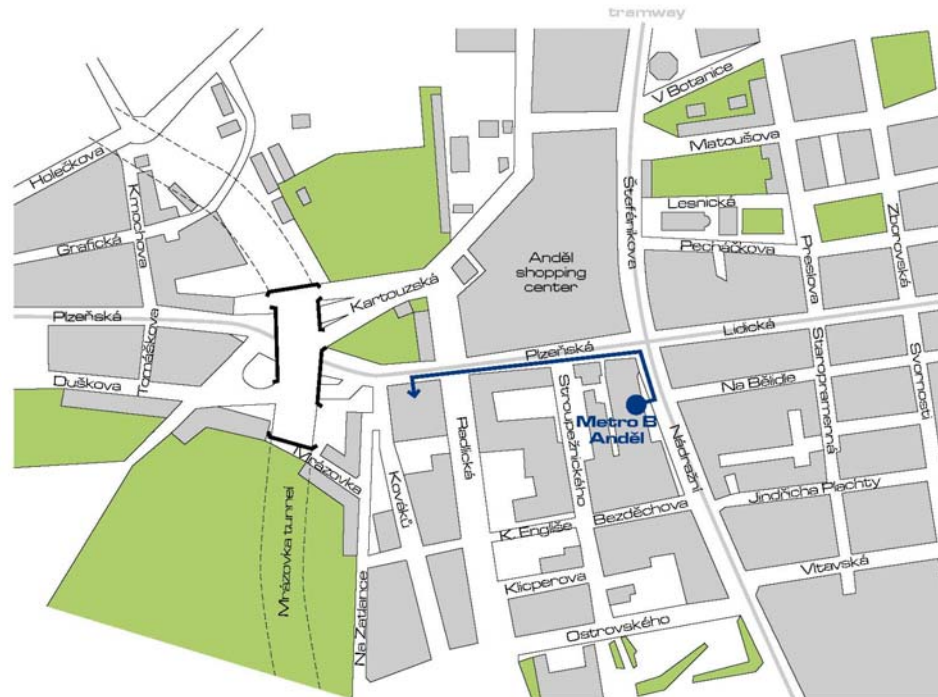

Masaryk College

Czech Republic

Czech Technical University - founded 1707
Masaryk College

7th Annual Global LambdaGrid Workshop

Dinner **Zlatý klas**

Plzeňská 9, Prague

September 17th from 19:30

How to get there from the workshop venue:

Go to Metro station Náměstí republiky (see the How to get there map). Use Metro line B in direction Zlín and go to station Anděl (the 4th station). After leaving the subway turn left and continue through the Plzeňská street until the restaurant entrance. The whole trip should not take you more than 20-30 minutes.